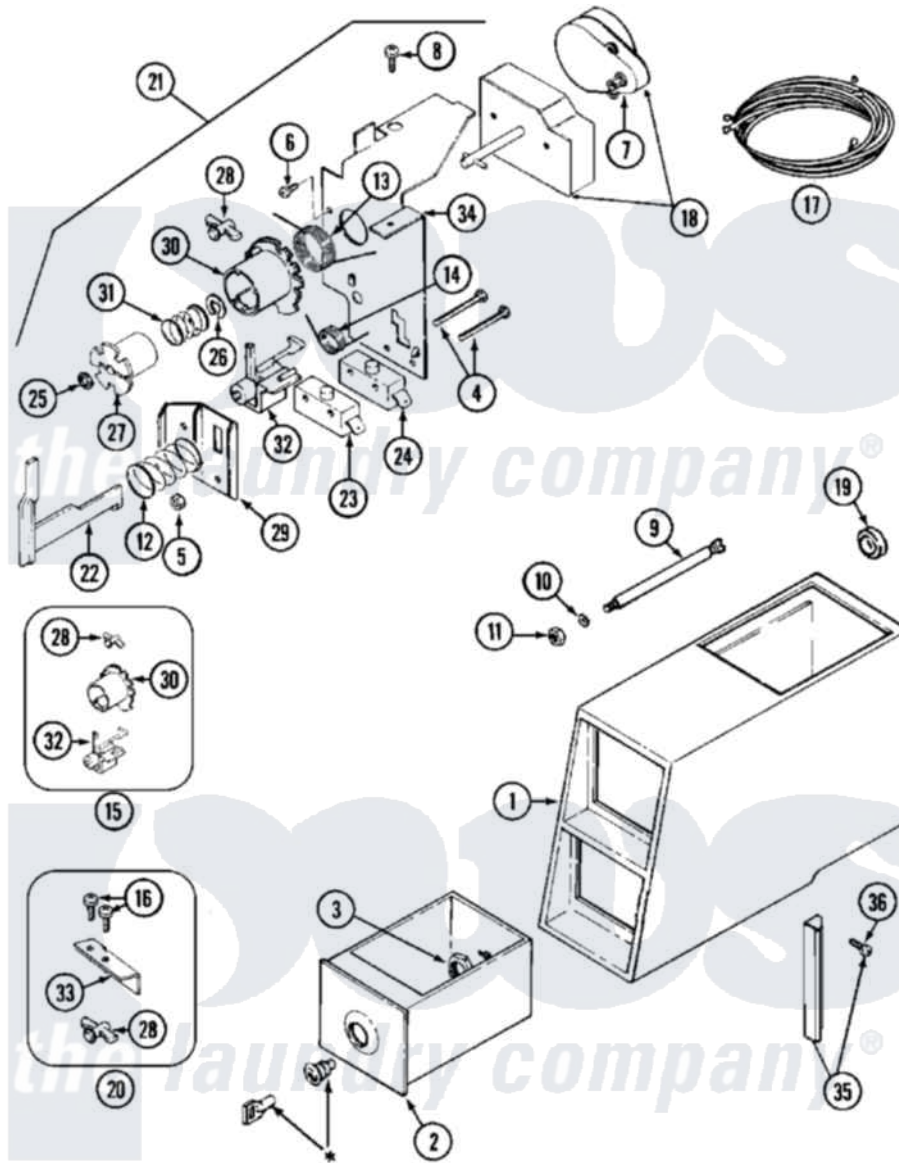

# Maytag MDE13CSAGW 02 - CONTROL CENTER

\* CONTACT YOUR COMMERCIAL LAUNDRY DISTRIBUTOR

Maytag [Commercial Maytag MDE13CSAGW Dryer Parts](#) Parts Diagram 02 - CONTROL CENTER  
 Click on the part number to view part

Item	Original Part Number	Replaced By	Status	Part Description
001	<a href="#">Y307081</a>			Coin Meter Weld Assembly
"	NLA		Not Available	(ALM)
002	205423	<a href="#">208883</a>		Coin Box K
"	205423L	<a href="#">208883</a>		Coin Box K
003	212328	<a href="#">W10139762</a>		Hex Nut, 3/4-27
004	<a href="#">315277</a>			Screw
005	Y052634	<a href="#">701719</a>		Nut, Hex
006	910708	<a href="#">488234</a>		Screw 8-32 X 1/4
007	<a href="#">305870</a>			Timer Motor
"	306527	<a href="#">305812</a>		Timer
008	211168	<a href="#">W10139210</a>		Screw, 8-18 X 5/16
009	<a href="#">215559</a>			Bolt, Coin Slide Locking
010	<a href="#">910387</a>			Lockwasher, Vault Assembly
011	<a href="#">Y052721</a>			Nut, Terminal Block Plate
012	NLA		Not Available	SPRING, HELICAL
013	<a href="#">314331</a>			Spring, Torsion Return