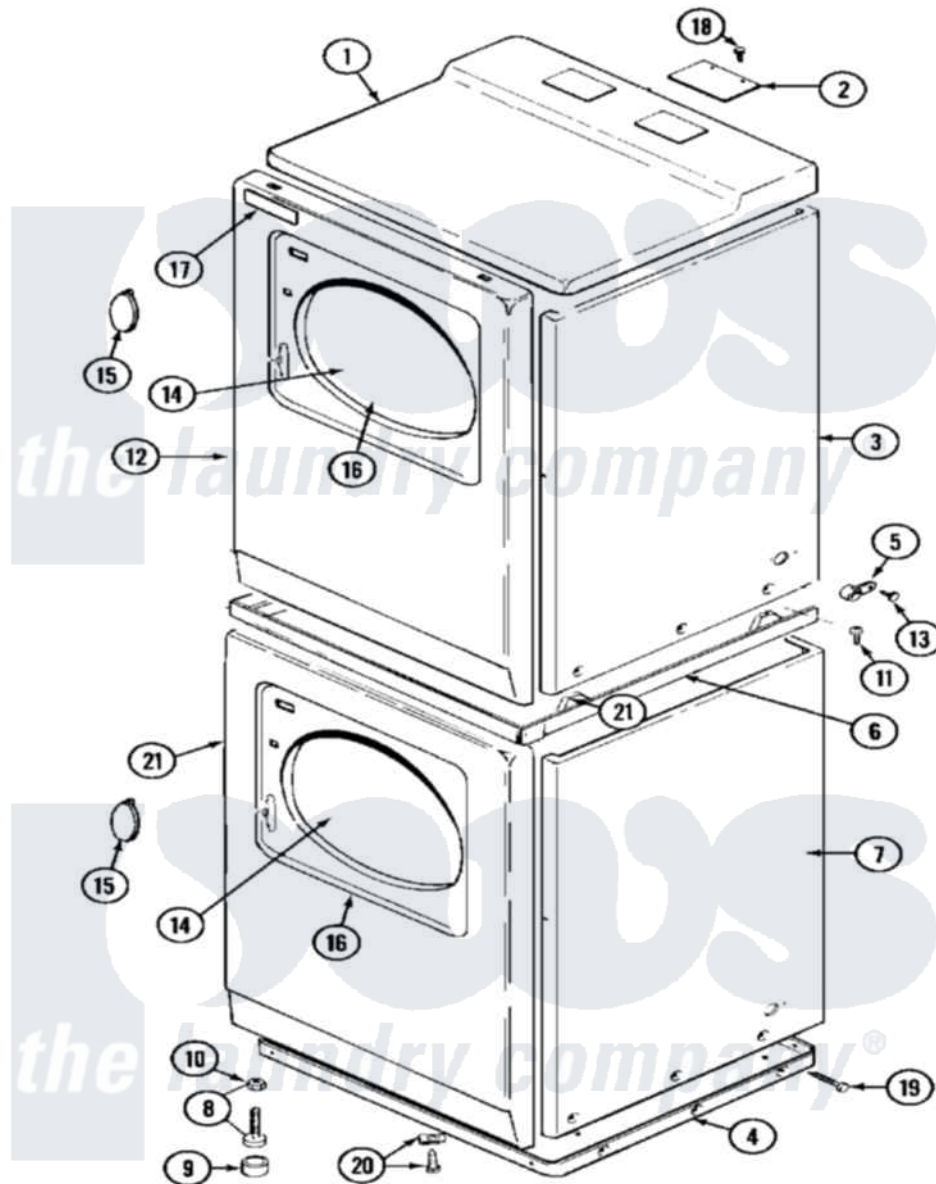

Maytag MDE13CSAGW 03 - FRONT

Maytag [Commercial Maytag MDE13CSAGW Dryer Parts](#) Parts Diagram 03 - FRONT
 Click on the part number to view part

Item	Original Part Number	Replaced By	Status	Part Description
001	33001703	33001740		Cover, Top
"	NLA		Not Available	COVER, TOP (WHT)
002	NLA		Not Available	PLATE, COVER
003	NLA		Not Available	CABINET (UPR-ALM)
004	306530		Not Available	BASE ASSEMBLY (LOWER)
005	910768	M0280301		Tie Electr
006	33001302			(WHT)
"	911050	4312464		Screw
"	NLA		Not Available	SPACER ASSEMBLY (ALM)
"	Y310632	1163839		Screw
007	NLA		Not Available	CABINET (LWR-ALM)
008	Y302699	22003428		Leg, Adjustable
009	210684			Foot, Adjustable Leg
010	210385			Lock Nut For Adjustable Leg
011	314663	214354		Screw, Top Cover To Cabnt.
012	33001486	98008544		Screw

"	NLA	Not Available	PANEL, FRONT (WHT)---NA
013	211168	W10139210	Screw, 8-18 X 5/16
014	33001203	Not Available	PANEL, CLEAR INNER (W/SEAL)
015	314939		Handle, Door
"	314974		Handle, Door
016	314967	Not Available	DOOR W/WINDOW OUTER HALF (WHT)
"	NLA	Not Available	(ALM)
017	33001711	33002936	Medallion-
018	Y313559		Screw
019	213007		Xfor Cabinet See Cabinet, Back
020	22001496		Front Panel Fastener And Screw
021	310933	33002194	Nut, Speed