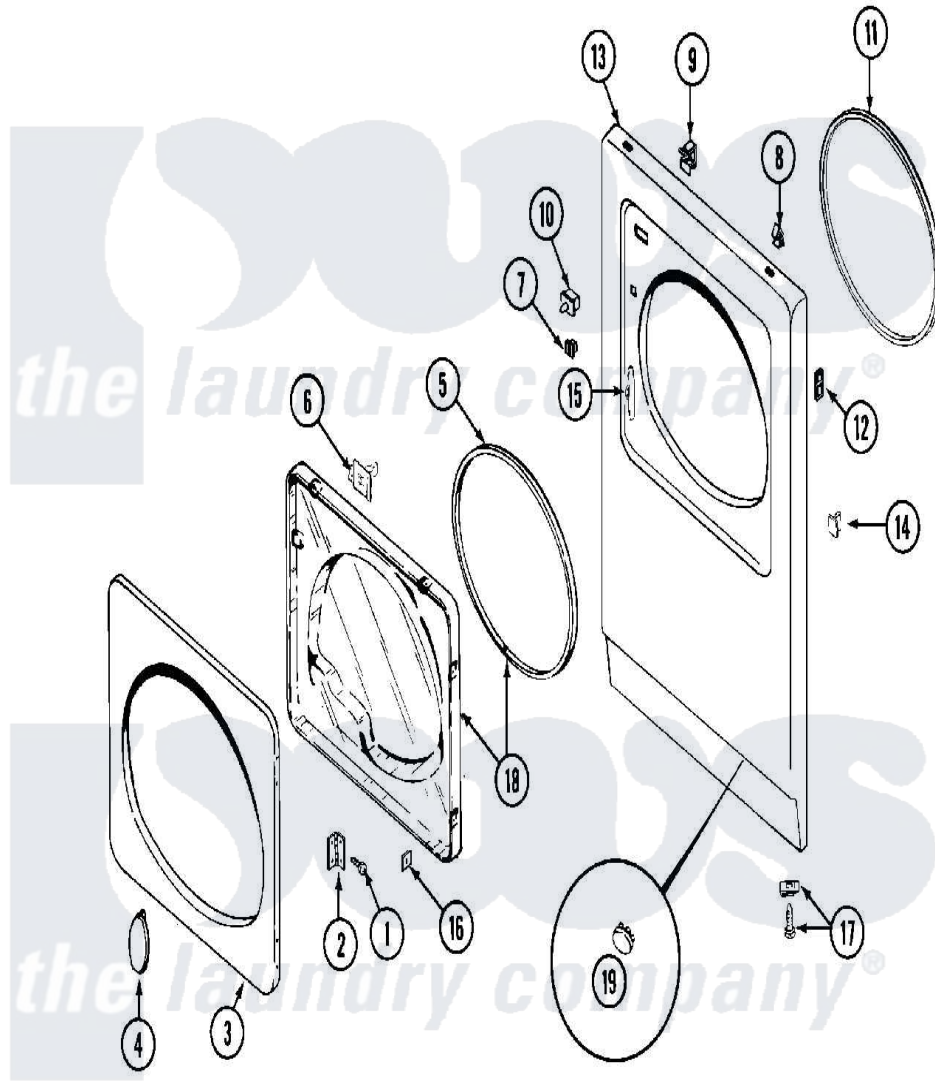

Maytag MDE13CSAGW 04 - DOOR

Maytag [Commercial Maytag MDE13CSAGW Dryer Parts](#) Parts Diagram 04 - DOOR
 Click on the part number to view part

Item	Original Part Number	Replaced By	Status	Part Description
001	Y314062			Screw, Door Hinge And Panel
002	33001230			Hinge, Door
003	314967		Not Available	DOOR W/WINDOW OUTER HALF (WHT)
"	NLA		Not Available	(ALM)
004	314939			Handle, Door
"	314974			Handle, Door
005	33001192			Seal, Door
006	33001305			Strike, Door
007	Y304578	LA-1003		Door Catch Kit
008	212982	22001650		Fastener, Spring
009	Y310376			Clip, Door Switch Harness
010	33001509	W10169313		Switch-Dor
011	314937			Seal, Front Panel
012	NLA		Not Available	SPEEDNUT, HINGE SCREW
"	NLA		Not Available	SCREW, PLASTIC
013	33001486	98008544		Screw

"	NLA	Not Available	PANEL, FRONT (WHT)---NA
014	NLA	Not Available	PLUG, DOOR CATCH
015	33001175		Cover, Hinge Hole
"	33001176		Cover, Hinge Hole
016	Y313910		Clip, Door Liner To Outer Panel
017	22001496		Front Panel Fastener And Screw
018	33001203	Not Available	PANEL, CLEAR INNER (W/SEAL)
019	33001614	Not Available	PLUG, FRONT PANEL (WHT)
"	33001615	Not Available	PLUG, FRONT PANEL (ALM)