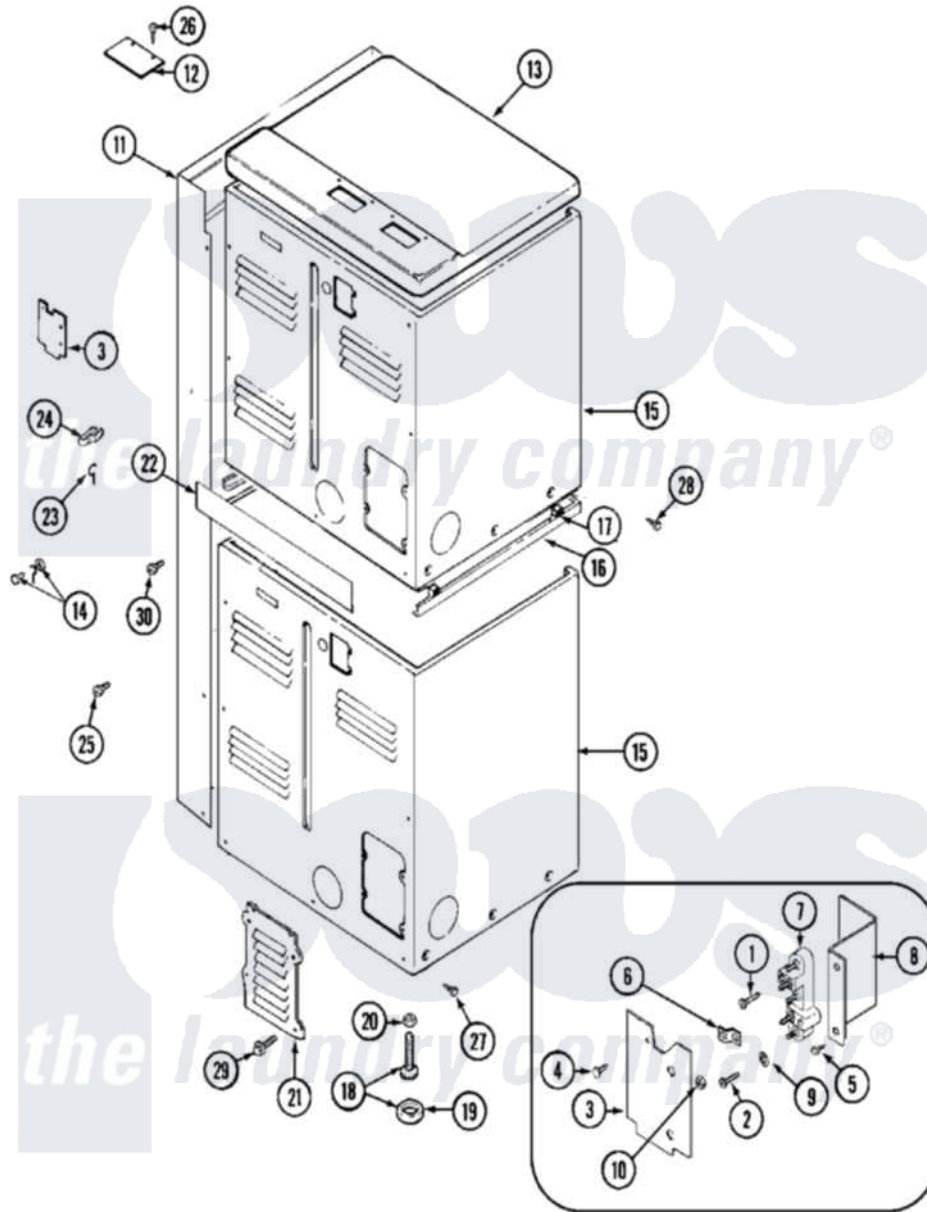

# Maytag MDE13CSAGW 05 - REAR

Maytag [Commercial Maytag MDE13CSAGW Dryer Parts](#) Parts Diagram 05 - REAR  
 Click on the part number to view part

Item	Original Part Number	Replaced By	Status	Part Description
001	NLA		Not Available	SCREW, GROUND STRAP
002	Y310632	<a href="#">1163839</a>		Screw
003	Y312905		Not Available	COVER, TERMINAL
004	<a href="#">Y313561</a>			Screw----NA
005	<a href="#">Y312209</a>	<a href="#">W10001200</a>		Screw
006	<a href="#">Y312184</a>			Strap, Grounding
007	<a href="#">33001244</a>			Block, Terminal
008	<a href="#">Y312904</a>			Bracket, Terminal Block
009	<a href="#">311093</a>			Washer, Terminal Connection
"	<a href="#">Y311270</a>			Washer, Terminal Block
010	<a href="#">311484</a>	<a href="#">112432</a>		Nut
011	NLA		Not Available	SHROUD, CONTROL (WHT)
012	NLA		Not Available	PLATE, TOP COVER
013	33001703	<a href="#">33001740</a>		Cover, Top
"	NLA		Not Available	COVER, TOP (WHT)
014	NLA		Not Available	SCREW & WASHER ASSEMBLY

015	NLA		Not Available	CABINET (UPR-ALM)
"	Y310632	<a href="#">1163839</a>		Screw
016	<a href="#">33001302</a>			(WHT)
"	NLA		Not Available	SPACER ASSEMBLY (ALM)
017	310933	<a href="#">33002194</a>		Nut, Speed
018	Y302699	<a href="#">22003428</a>		Leg, Adjustable
019	<a href="#">210684</a>			Foot, Adjustable Leg
020	<a href="#">210385</a>			Lock Nut For Adjustable Leg
021	Y312951		Not Available	ACCESS COVER, BACK
022	NLA		Not Available	STRIP, FILLER
023	<a href="#">311155</a>			Ground Wire And Clamp
024	<a href="#">301548</a>			Clamp, Ground Wire
025	NLA		Not Available	SCREW, SHROUD
026	<a href="#">Y313559</a>			Screw
027	<a href="#">213007</a>			Xfor Cabinet See Cabinet, Back
028	NLA		Not Available	SCREW, SPACER ASSEMBLY
"	Y310632	<a href="#">1163839</a>		Screw
029	216423	<a href="#">3370225</a>		Screw
030	<a href="#">Y313561</a>			Screw----NA
"	Y310632	<a href="#">1163839</a>		Screw