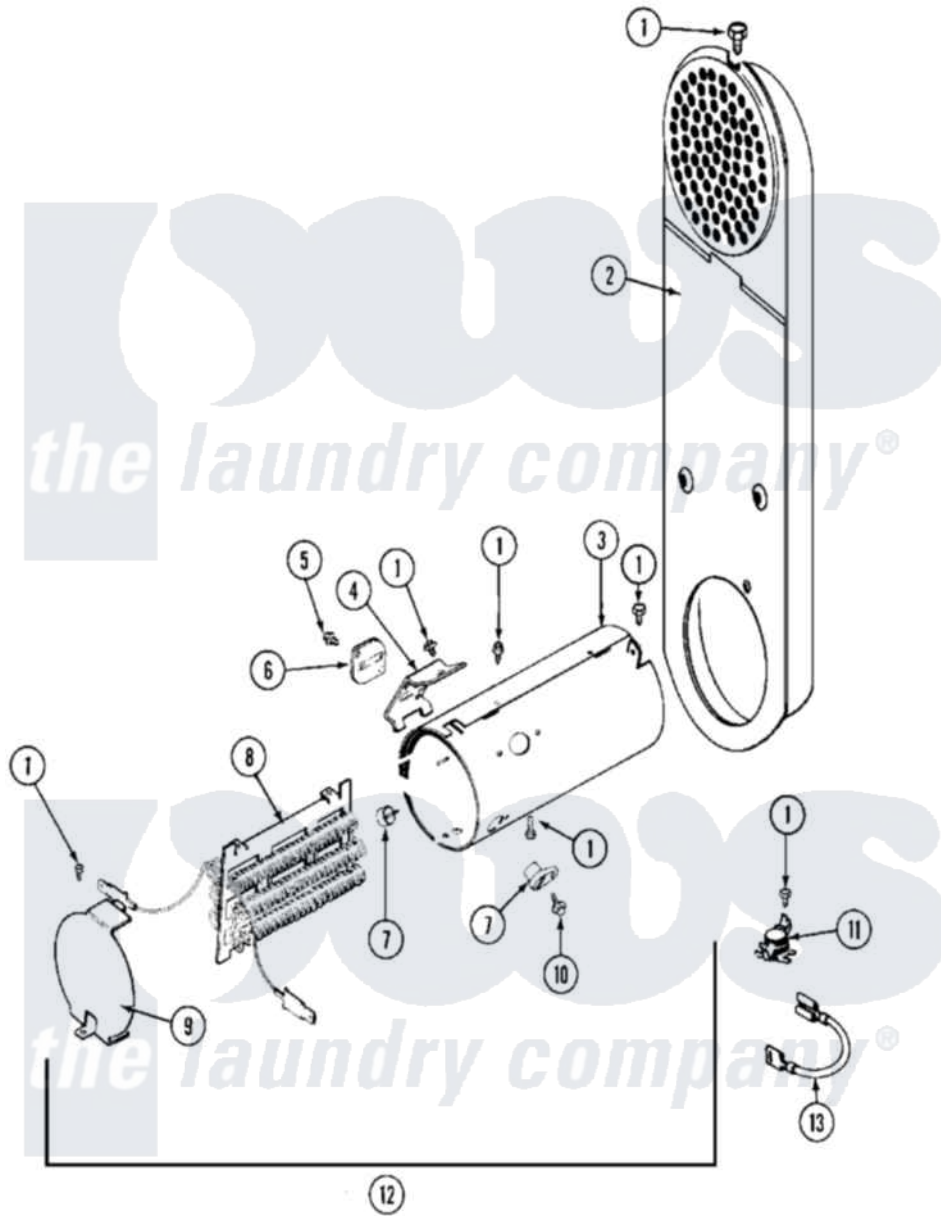

Maytag MDE13CSAGW 07 - HEATER

Maytag Commercial Maytag MDE13CSAGW Dryer Parts Diagram 07 - HEATER
 Click on the part number to view part

Item	Original Part Number	Replaced By	Status	Part Description
001	211294	90767		Screw, 8A X 3/8 HeX Washer Head Tapping
002	308503		Not Available	INLET DUCT ASSEMBLY
003	314995			Enclosure, Heater
004	315346			Bracket, Thermal Fuse
005	NLA		Not Available	SCREW, THERMAL FUSE
006	307473			Fuse, Thermal
007	314998			Insulator, Terminal
008	308614			Heater Sub-Assembly
"	Y308612			Heater Sub-Assembly
"	Y308613	W10116747		Heater
"	Y308615			Heater Sub-Assembly
009	314999			Shield, Radiant
010	NLA		Not Available	SCREW, TERMINAL INSULATOR
011	303396			Thermostat, Hi-Limit
012	307178			Heater Assembly

"	307179	Heater Assembly
013	Y307173	Wire, Jumper
014	Y308590	W10116795 Heater