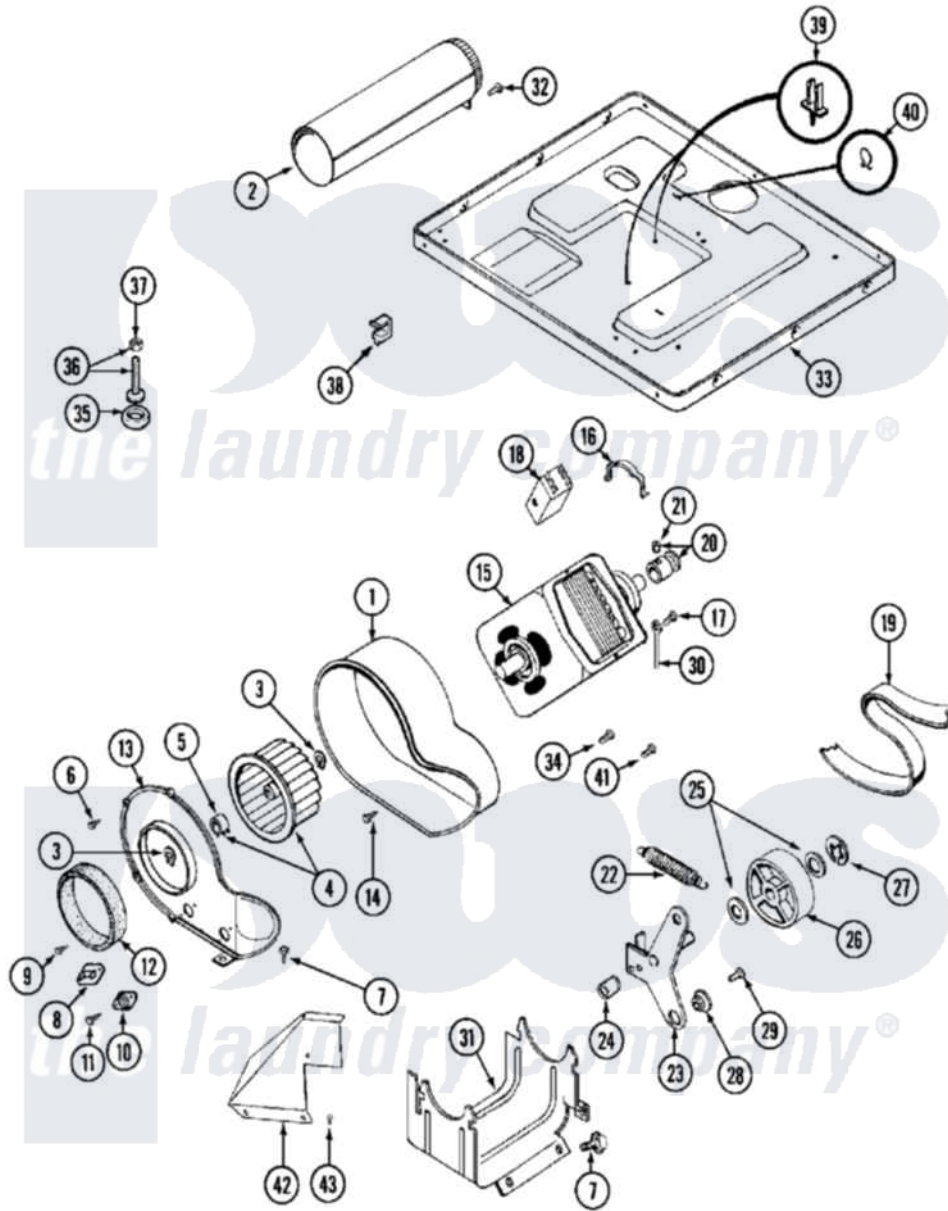

Maytag MDE13CSAGW 08 - MOTOR DRIVE

Maytag Commercial Maytag MDE13CSAGW Dryer Parts Parts Diagram 08 - MOTOR DRIVE
 Click on the part number to view part

Item	Original Part Number	Replaced By	Status	Part Description
001	Y312893			Housing, Blower
002	Y303442			EXHAUST DUCT ASSEMBLY
003	410233	9703438		Ring-Retrn
004	Y303836			Blower Wheel Assembly And Clamp
005	312967			Clamp, Blower Housing
006	Y312961	W10116751		Screw
007	Y313561			Screw---NA
008	303392			Thermostat, Cycling
"	306967			Thermostat, Multi-Temp Part Not Used Mde26ct-MN Only
"	33001306			Wire Harness, Thermostats
"	Y303225			Thermostat, Permanent Press
009	211294	90767		Screw, 8A X 3/8 HeX Washer Head Tapping
010	306604			Cut-Off, Thermal Part Not Used
011	NLA		Not Available	SCREW, THERMAL CUT-OFF