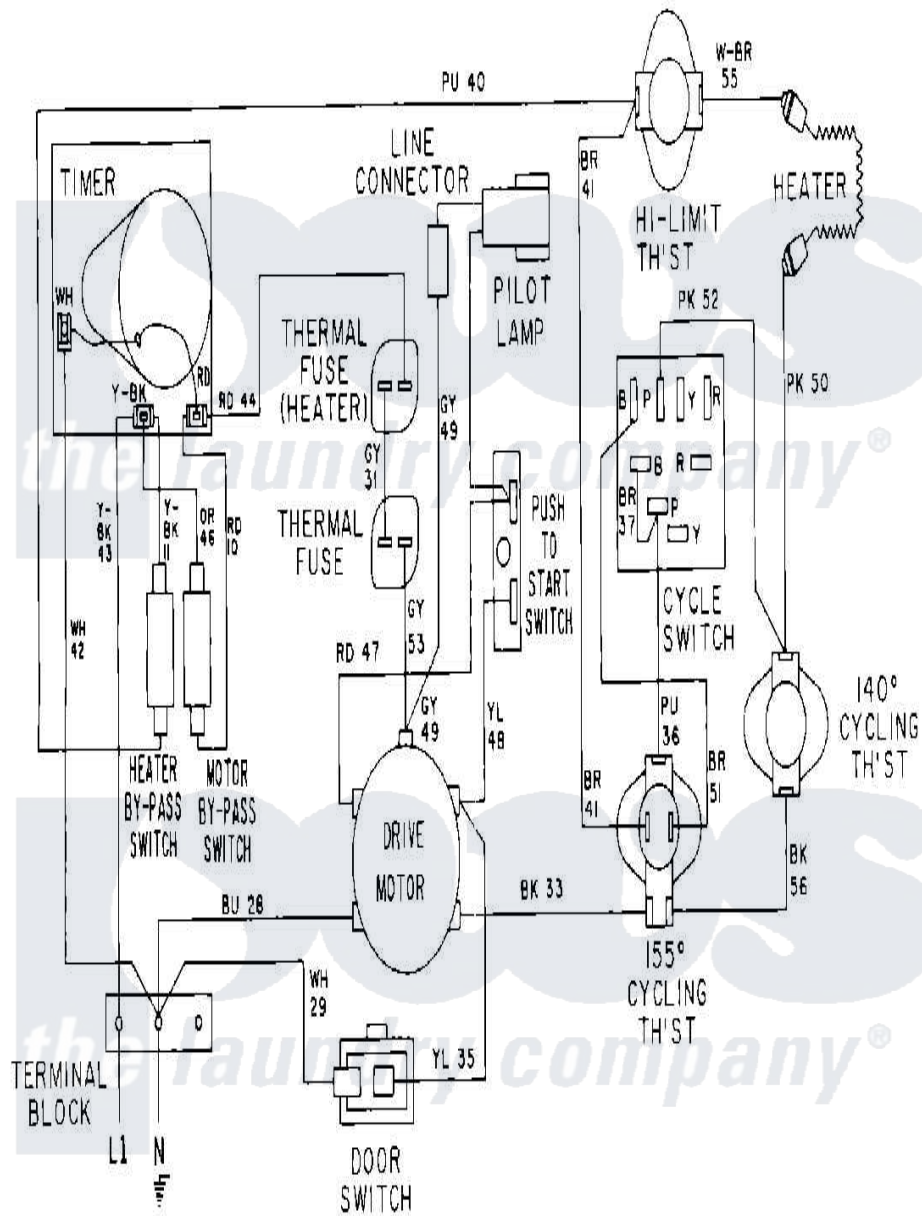

Maytag MDE13CSAGW 09 - WIRING INFORMATION

Maytag [Commercial Maytag MDE13CSAGW Dryer Parts](#) Parts Diagram 09 - WIRING INFORMATION
 Click on the part number to view part

Item	Original Part Number	Replaced By	Status	Part Description
001	NLA		Not Available	WIRING INFORMATION