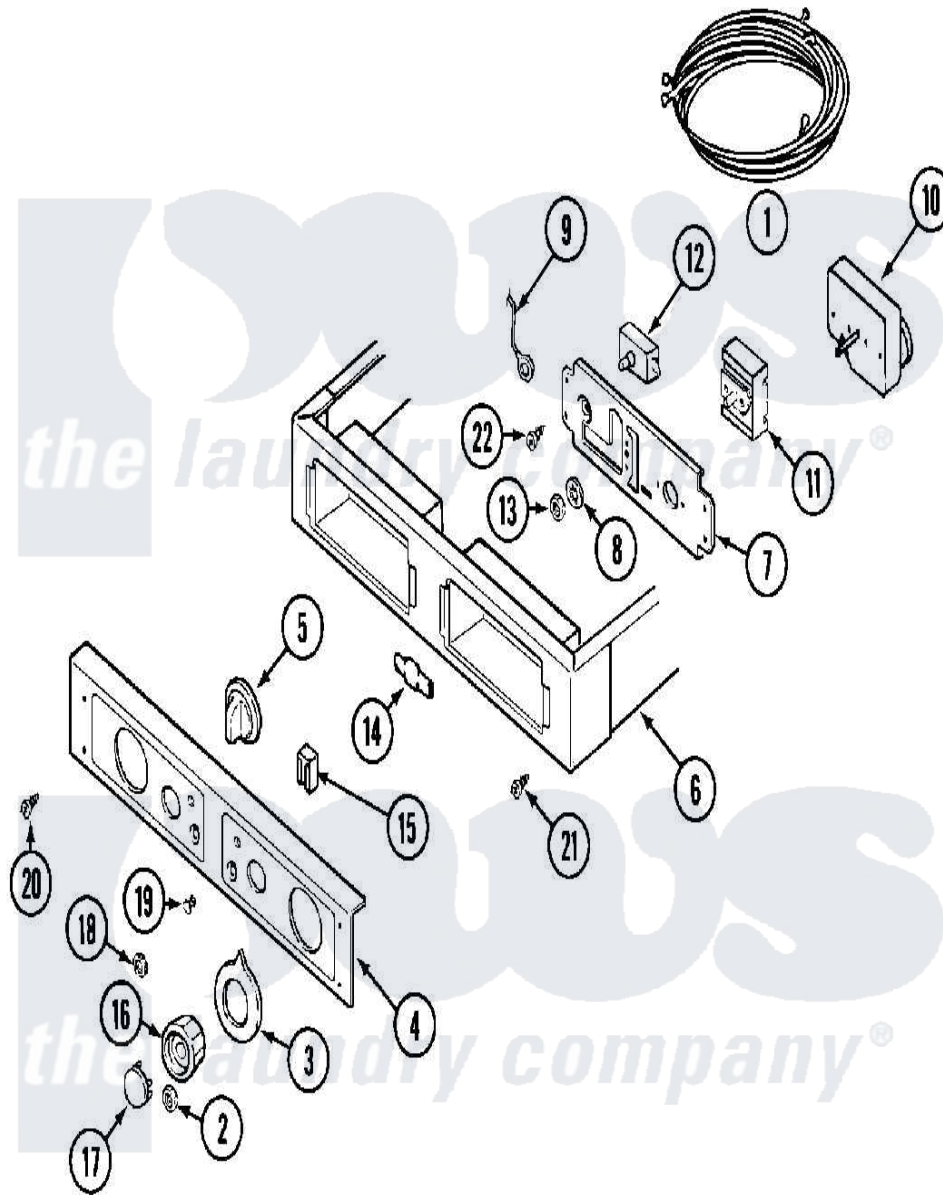

Maytag MDE13MNACW 01 - CONTROL PANEL & SUPPORT ASSY.

Maytag [Commercial Maytag MDE13MNACW Dryer Parts](#) Parts Diagram 01 - CONTROL PANEL & SUPPORT ASSY.
 Click on the part number to view part

Item	Original Part Number	Replaced By	Status	Part Description
001	314522			Grommet, Strain Relief
"	33001556			Wire Harness, Main
"	NLA		Not Available	WIRE HARNESS, MAIN (UPR)
002	312273			Nut, Control Knob
003	33001500			Dial, Timer Indicator
004	33001723			Panel, Control
005	205663			Knob For Selector Switch
006	NLA		Not Available	SUPPORT ASSEMBLY (WHT)
"	Y310632	1163839		Screw
007	NLA		Not Available	BRACKET, CONTROL MOUNTING
008	312751			Lockwasher, Start Switch
009	205810			Wire, Ground
"	211168	W10139210		Screw, 8-18 X 5/16
"	211252			Screw, Ground Wire
010	Y307296			Timer RPR

011	306940	W10149462	Switch, Push-To-Start
012	307253		Switch, Cycle Selector
013	Y312706	422617	Nut
014	Y201110		Not Available
			CONNECTOR, WIRE (INDIC. LIGHT)
015	204075		Not Available
			PILOT LAMP (DG MODELS ONLY)
016	314724		Knob For Timer
017	314723	W10133501	Cap, Knob
018	Y312702		Knurled Nut, Start Switch
019	215564		Lens, Indicator Light
020	215506		Screw, Control Panel Overlay
021	910186	99002757	Screw
022	Y313588	488234	Screw 8-32 X 1/4