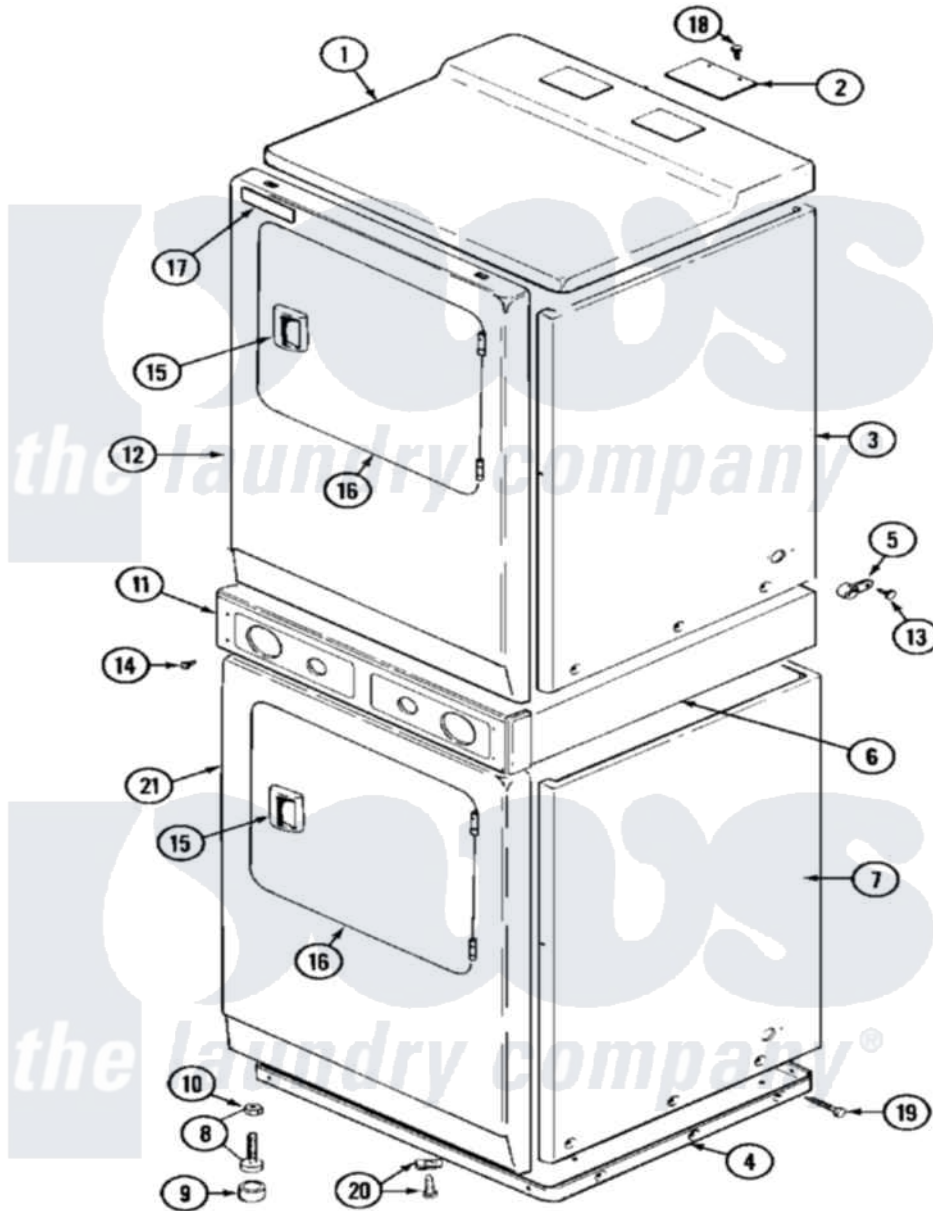

Maytag MDE13MNACW 02 - FRONT

Maytag [Commercial Maytag MDE13MNACW Dryer Parts](#) Parts Diagram 02 - FRONT
 Click on the part number to view part

Item	Original Part Number	Replaced By	Status	Part Description
001	NLA		Not Available	COVER, TOP (WHT)
002	NLA		Not Available	PLATE, COVER
003	NLA		Not Available	CABINET (UPR-WHT)
004	306530		Not Available	BASE ASSEMBLY (LOWER)
"	Y307482		Not Available	BASE ASSY. (UPPER & LOWER)
005	910768	M0280301		Tie Electr
006	314663	214354		Screw, Top Cover To Cabnt.
"	911050	4312464		Screw
"	NLA		Not Available	SUPPORT ASSEMBLY (WHT)
"	Y310632	1163839		Screw
007	NLA		Not Available	CABINET (LWR-WHT)
008	Y302699	22003428		Leg, Adjustable
009	210684			Foot, Adjustable Leg
010	210385			Lock Nut For Adjustable Leg
011	33001723			Panel, Control
012	33001486	98008544		Screw

"	NLA		Not Available	PANEL, FRONT (UPR-WHT)
013	211168	W10139210		Screw, 8-18 X 5/16
014	215506			Screw, Control Panel Overlay
015	33001241			Handle, Door
016	33001240			Door
017	33001711	33002936		Medallion-
018	Y313559			Screw
019	213007			Xfor Cabinet See Cabinet, Back
020	22001496			Front Panel Fastener And Screw
021	33001486	98008544		Screw
"	33001614		Not Available	PLUG, FRONT PANEL (WHT)
"	NLA		Not Available	PANEL, FRONT (WHT-LWR)