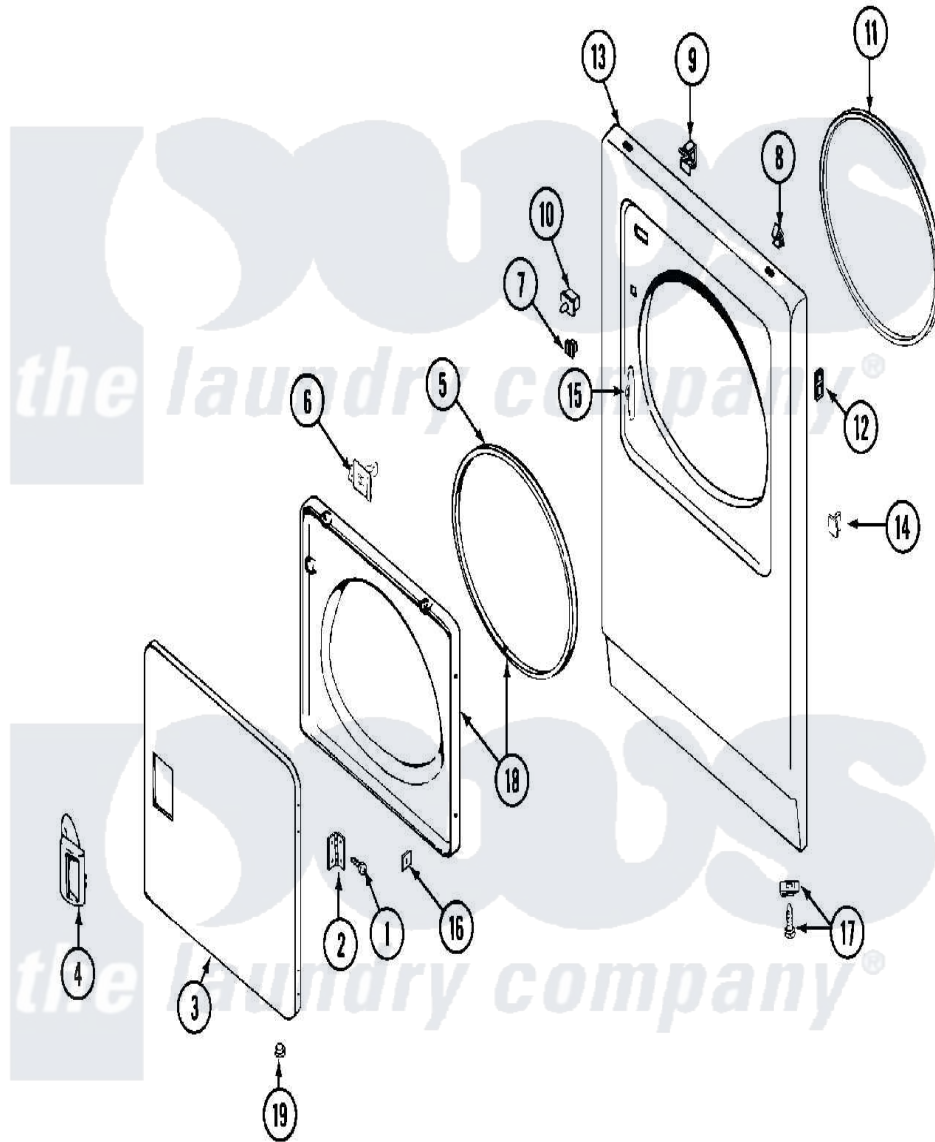

Maytag MDE13MNACW 03 - DOOR

Maytag [Commercial Maytag MDE13MNACW Dryer Parts](#) Parts Diagram 03 - DOOR
 Click on the part number to view part

Item	Original Part Number	Replaced By	Status	Part Description
001	Y314062			Screw, Door Hinge And Panel
002	33001230			Hinge, Door
003	33001240			Door
004	33001241			Handle, Door
005	33001131			Seal, Door
006	33001305			Strike, Door
007	Y304578	LA-1003		Door Catch Kit
008	212982	22001650		Fastener, Spring
009	Y310376			Clip, Door Switch Harness
010	33001509	W10169313		Switch-Dor
011	314937			Seal, Front Panel
012	NLA		Not Available	CLIP, HINGE SCREW
"	NLA		Not Available	FASTENER CLIP
013	33001486	98008544		Screw
"	NLA		Not Available	PANEL, FRONT (UPR-WHT)
014	NLA		Not Available	PLUG, DOOR CATCH

015	33001175		Cover, Hinge Hole
016	Y313910		Clip, Door Liner To Outer Panel
017	22001496		Front Panel Fastener And Screw
018	33001243	Not Available	PANEL, INNER DOOR (W/SEAL)
019	33001132	33002342	Plug, Sifht Hole