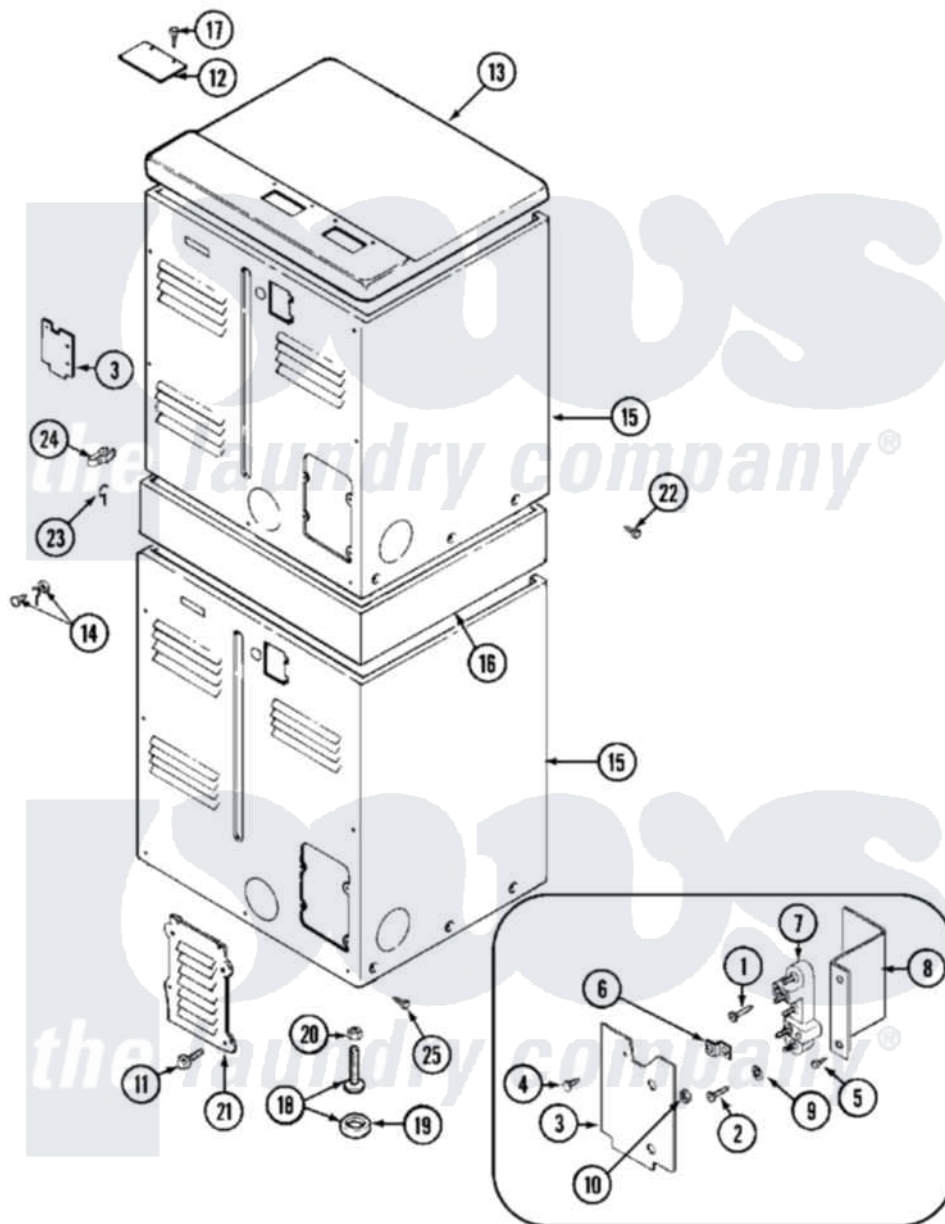

Maytag MDE13MNACW 04 - REAR

Maytag Commercial Maytag MDE13MNACW Dryer Parts Parts Diagram 04 - REAR

Click on the part number to view part

Item	Original Part Number	Replaced By	Status	Part Description
001	NLA		Not Available	SCREW, GROUND STRAP
002	Y310632	1163839		Screw
003	Y312905		Not Available	COVER, TERMINAL
004	Y313561			Screw----NA
005	Y312209	W10001200		Screw
006	Y312184			Strap, Grounding
007	33001244			Block, Terminal
008	Y312904			Bracket, Terminal Block
009	311093			Washer, Terminal Connection
"	Y311270			Washer, Terminal Block
010	311484	112432		Nut
011	216423	3370225		Screw
012	NLA		Not Available	PLATE, TOP COVER
013	NLA		Not Available	COVER, TOP (WHT)
014	NLA		Not Available	SCREW & WASHER ASSEMBLY
015	NLA		Not Available	CABINET (WHT)

"	Y310632	1163839	Screw
016	NLA	Not Available	SUPPORT ASSEMBLY (WHT)
017	Y313559		Screw
018	Y302699	22003428	Leg, Adjustable
019	210684		Foot, Adjustable Leg
020	210385		Lock Nut For Adjustable Leg
021	Y312951	Not Available	ACCESS COVER, BACK
022	NLA	Not Available	SCREW, SUPPORT
"	Y310632	1163839	Screw
023	311155		Ground Wire And Clamp
024	301548		Clamp, Ground Wire
"	313122		Screw - Baffle To Tumbler
025	213007		Xfor Cabinet See Cabinet, Back