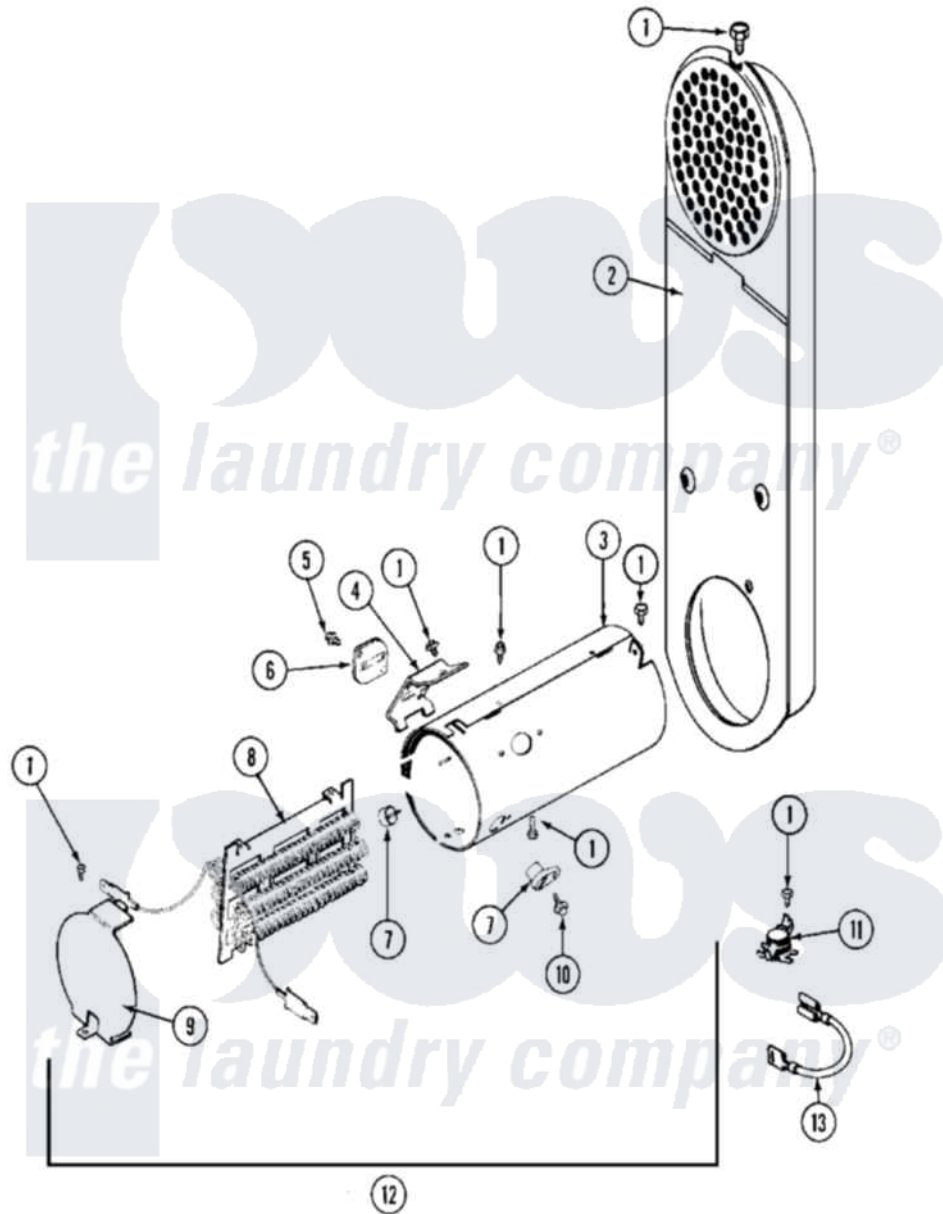

Maytag MDE13MNACW 06 - HEATER

Maytag [Commercial Maytag MDE13MNACW Dryer Parts](#) Parts Diagram 06 - HEATER
 Click on the part number to view part

Item	Original Part Number	Replaced By	Status	Part Description
001	211294	90767		Screw, 8A X 3/8 HeX Washer Head Tapping
002	308503		Not Available	INLET DUCT ASSEMBLY
003	314995			Enclosure, Heater
004	315346			Bracket, Thermal Fuse
005	NLA		Not Available	SCREW, THERMAL FUSE
006	307473			Fuse, Thermal
007	314998			Insulator, Terminal
008	307187	W10116747		Heater
"	308614			Heater Sub-Assembly
009	314999			Shield, Radiant
010	NLA		Not Available	SCREW, TERMINAL INSULATOR
011	303396			Thermostat, Hi-Limit
012	307179			Heater Assembly
013	Y307173			Wire, Jumper
014	Y308590	W10116795		Heater