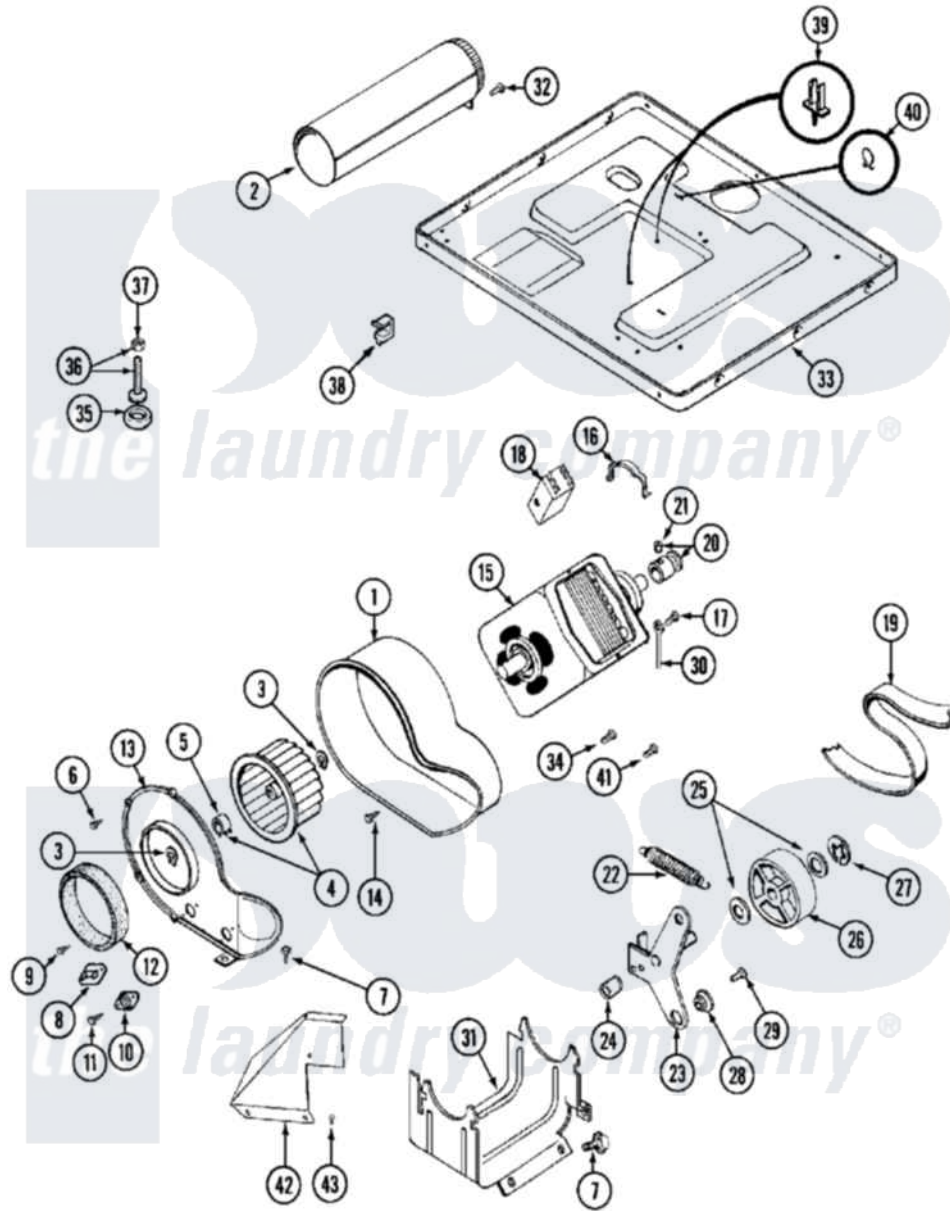

Maytag MDE13MNACW 07 - MOTOR DRIVE

Maytag [Commercial Maytag MDE13MNACW Dryer Parts](#) Parts Diagram 07 - MOTOR DRIVE
 Click on the part number to view part

Item	Original Part Number	Replaced By	Status	Part Description
001	Y312893			Housing, Blower
002	Y303442			EXHAUST DUCT ASSEMBLY
003	410233	9703438		Ring-Retrn
004	Y303836			Blower Wheel Assembly And Clamp
005	312967			Clamp, Blower Housing
006	Y312961	W10116751		Screw
007	Y313561			Screw---NA
008	303392			Thermostat, Cycling
"	306967			Thermostat, Multi-Temp Part Not Used Mde26ct-MN Only
"	33001306			Wire Harness, Thermostats
009	211294	90767		Screw, 8A X 3/8 HeX Washer Head Tapping
010	306604			Cut-Off, Thermal Part Not Used
011	NLA		Not Available	SCREW, THERMAL CUT-OFF
012	Y312901			Seal, Housing Cover