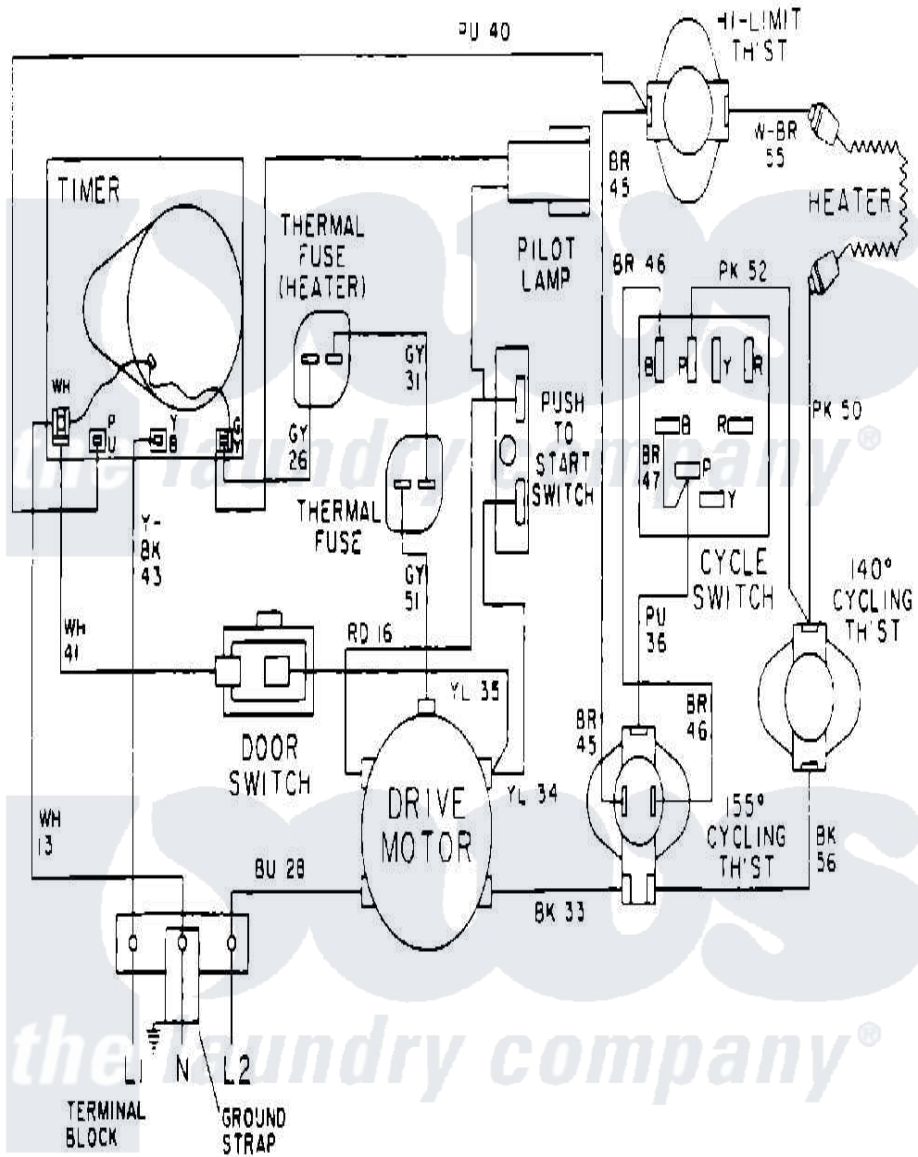

Maytag MDE13MNACW 08 - WIRING INFORMATION

Maytag [Commercial Maytag MDE13MNACW Dryer Parts](#) Parts Diagram 08 - WIRING INFORMATION
 Click on the part number to view part

Item	Original Part Number	Replaced By	Status	Part Description
001	NLA		Not Available	WIRING INFORMATION