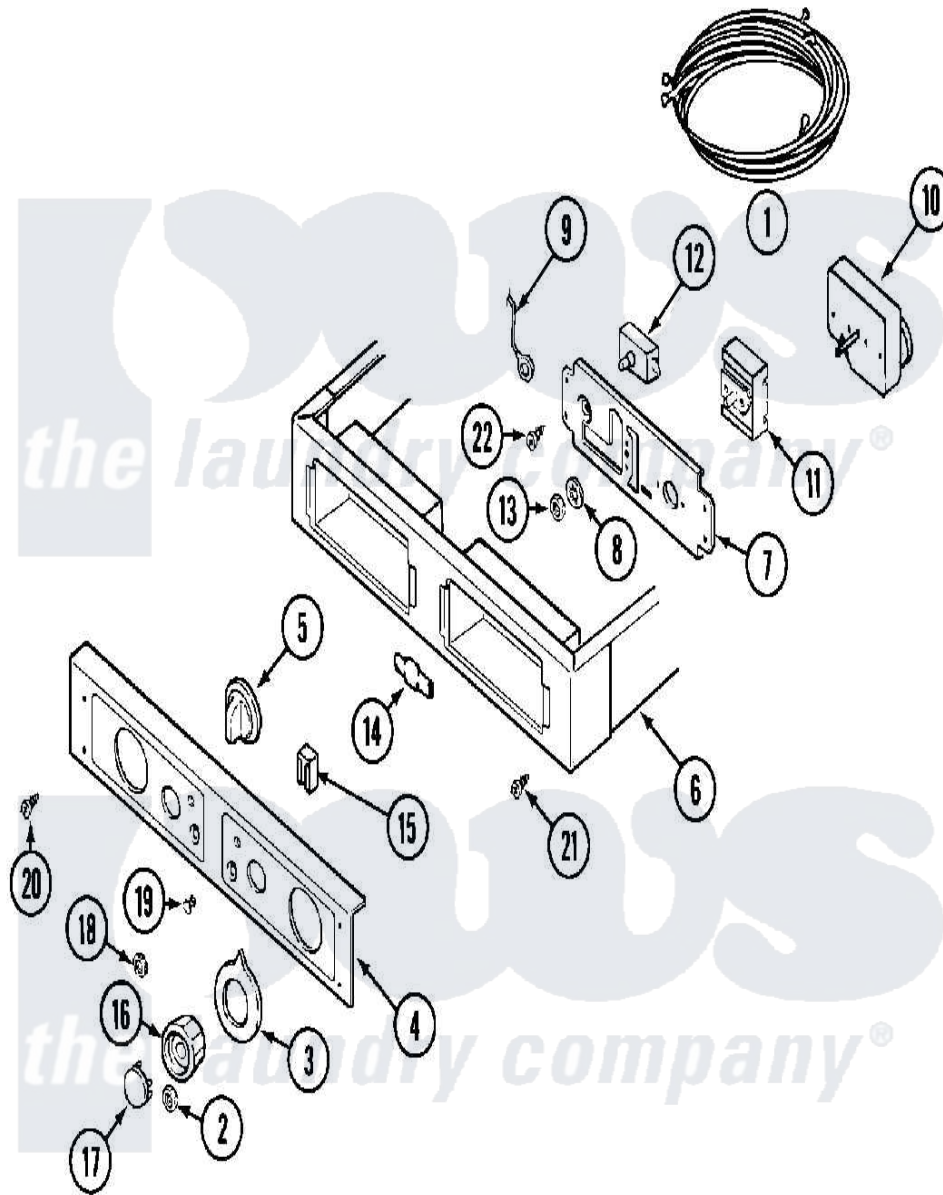

Maytag MDE13MNADW 01 - CONTROL PANEL & SUPPORT ASSY.

Maytag [Commercial Maytag MDE13MNADW Dryer Parts](#) Parts Diagram 01 - CONTROL PANEL & SUPPORT ASSY.
 Click on the part number to view part

Item	Original Part Number	Replaced By	Status	Part Description
001	314522			Grommet, Strain Relief
"	33001556			Wire Harness, Main
"	NLA		Not Available	WIRE HARNESS, MAIN (UPR)
002	312273			Nut, Control Knob
003	33001500			Dial, Timer Indicator
004	33001723			Panel, Control
005	205663			Knob For Selector Switch
006	NLA		Not Available	SUPPORT ASSEMBLY (WHT)
"	Y310632	1163839		Screw
007	NLA		Not Available	BRACKET, CONTROL MOUNTING
008	312751			Lockwasher, Start Switch
009	205810			Wire, Ground
"	211168	W10139210		Screw, 8-18 X 5/16
"	211252			Screw, Ground Wire
010	Y307296			Timer RPR

011	306940	W10149462	Switch, Push-To-Start
012	307253		Switch, Cycle Selector
013	Y312706	422617	Nut
014	Y201110		Not Available CONNECTOR, WIRE (INDIC. LIGHT)
015	204075		Not Available PILOT LAMP (DG MODELS ONLY)
016	314724		Knob For Timer
017	314723	W10133501	Cap, Knob
018	Y312702		Knurled Nut, Start Switch
019	215564		Lens, Indicator Light
020	215506		Screw, Control Panel Overlay
021	910186	99002757	Screw
022	Y313588	488234	Screw 8-32 X 1/4