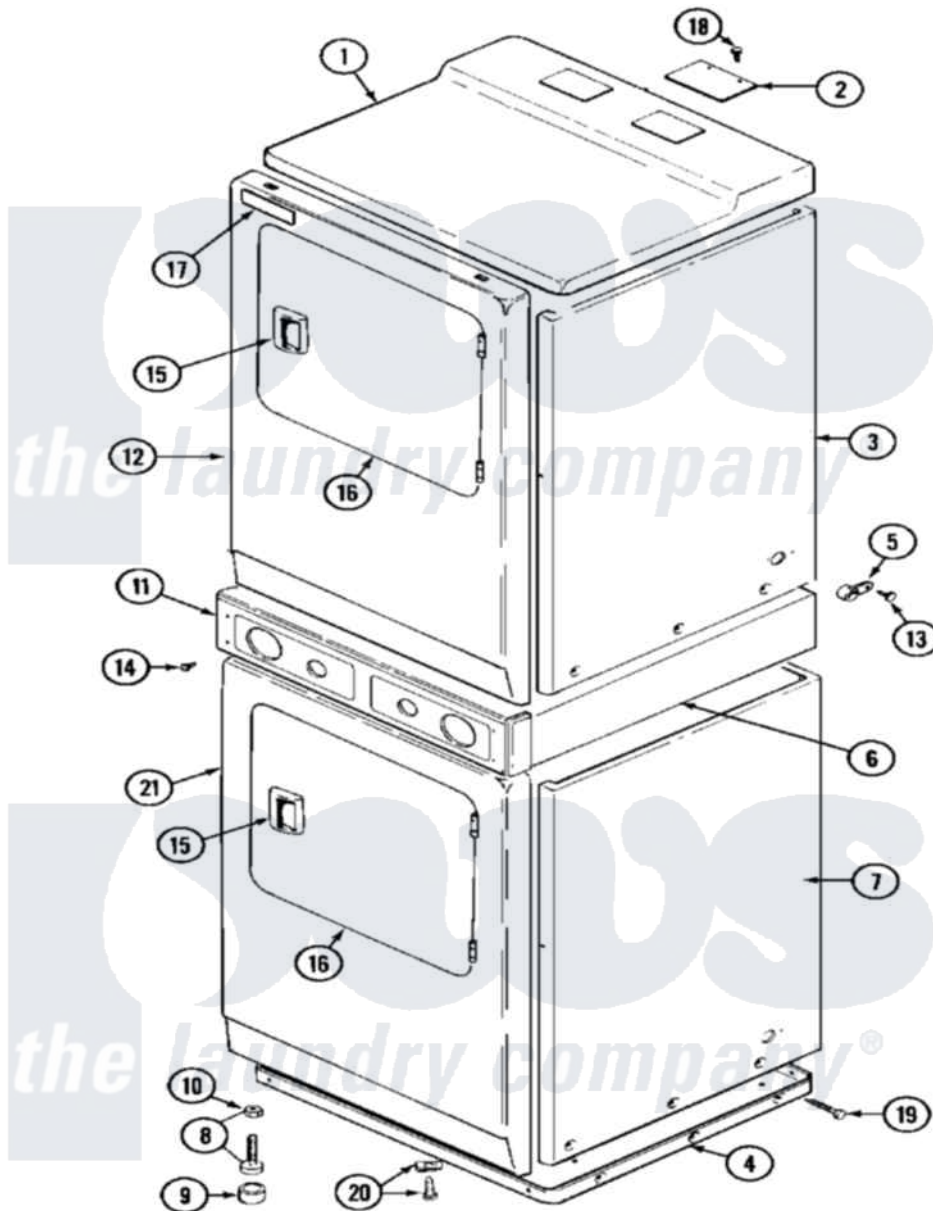

# Maytag MDE13MNADW 02 - FRONT

Maytag [Commercial Maytag MDE13MNADW Dryer Parts](#) Parts Diagram 02 - FRONT  
 Click on the part number to view part

Item	Original Part Number	Replaced By	Status	Part Description
001	NLA		Not Available	COVER, TOP (WHT)
002	NLA		Not Available	PLATE, COVER
003	NLA		Not Available	CABINET (UPR-WHT)
004	306530		Not Available	BASE ASSEMBLY (LOWER)
"	Y307482		Not Available	BASE ASSY. (UPPER & LOWER)
005	910768	<a href="#">M0280301</a>		Tie Electr
006	314663	<a href="#">214354</a>		Screw, Top Cover To Cabnt.
"	911050	<a href="#">4312464</a>		Screw
"	NLA		Not Available	SUPPORT ASSEMBLY (WHT)
"	Y310632	<a href="#">1163839</a>		Screw
007	NLA		Not Available	CABINET (LWR-WHT)
008	Y302699	<a href="#">22003428</a>		Leg, Adjustable
009	<a href="#">210684</a>			Foot, Adjustable Leg
010	<a href="#">210385</a>			Lock Nut For Adjustable Leg
011	<a href="#">33001723</a>			Panel, Control
012	33001486	<a href="#">98008544</a>		Screw

"	NLA		Not Available	PANEL, FRONT (UPR-WHT)
013	211168	<a href="#">W10139210</a>		Screw, 8-18 X 5/16
014	<a href="#">215506</a>			Screw, Control Panel Overlay
015	<a href="#">33001241</a>			Handle, Door
016	<a href="#">33001240</a>			Door
017	33001711	<a href="#">33002936</a>		Medallion-
018	<a href="#">Y313559</a>			Screw
019	<a href="#">213007</a>			Xfor Cabinet See Cabinet, Back
020	<a href="#">22001496</a>			Front Panel Fastener And Screw
021	33001486	<a href="#">98008544</a>		Screw
"	33001614		Not Available	PLUG, FRONT PANEL (WHT)
"	NLA		Not Available	PANEL, FRONT (WHT-LWR)