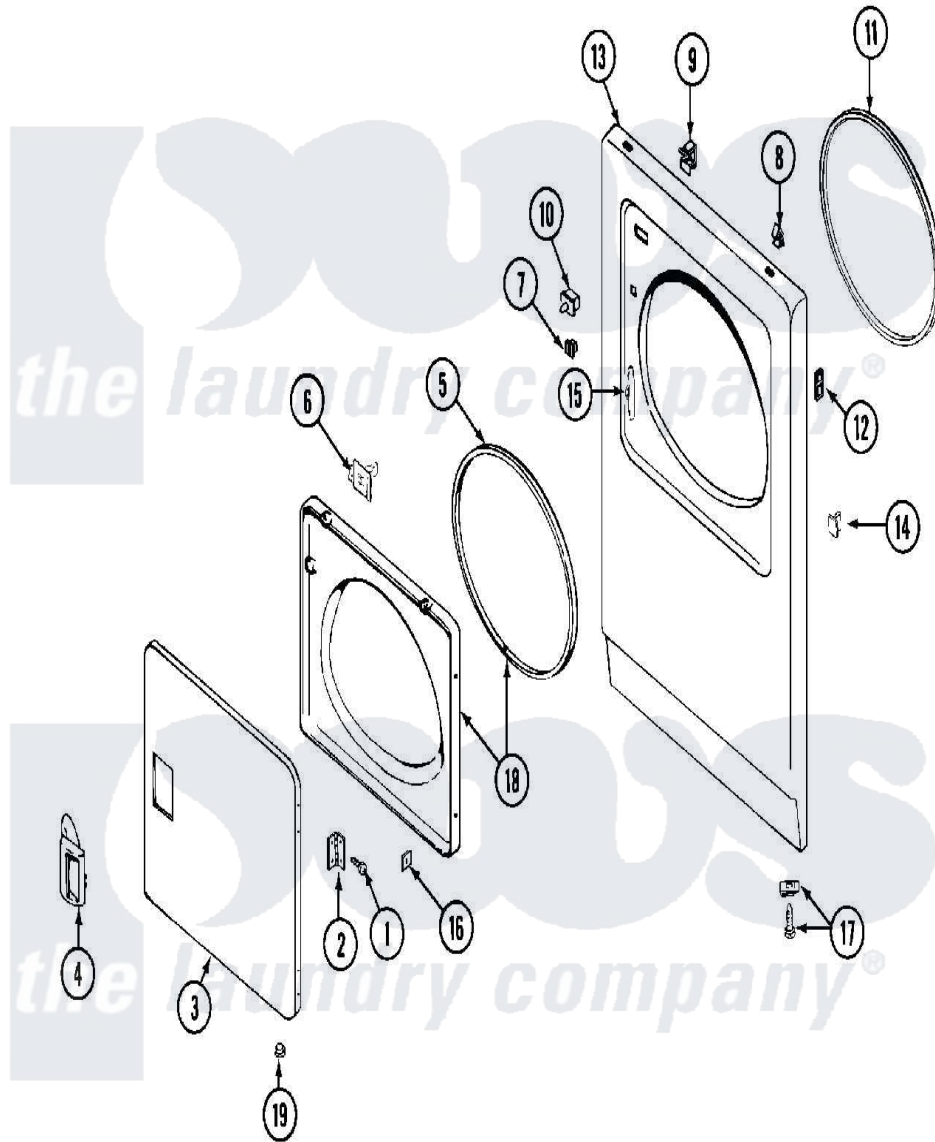

Maytag MDE13MNADW 04 - DOOR

Maytag [Commercial Maytag MDE13MNADW Dryer Parts](#) Parts Diagram 04 - DOOR
 Click on the part number to view part

Item	Original Part Number	Replaced By	Status	Part Description
001	Y314062			Screw, Door Hinge And Panel
002	33001230			Hinge, Door
003	33001240			Door
004	33001241			Handle, Door
005	33001131			Seal, Door
006	33001305			Strike, Door
007	Y304578	LA-1003		Door Catch Kit
008	212982	22001650		Fastener, Spring
009	Y310376			Clip, Door Switch Harness
010	33001509	W10169313		Switch-Dor
011	314937			Seal, Front Panel
012	NLA		Not Available	CLIP, HINGE SCREW
"	NLA		Not Available	FASTENER CLIP
013	33001486	98008544		Screw
"	NLA		Not Available	PANEL, FRONT (UPR-WHT)
014	NLA		Not Available	PLUG, DOOR CATCH

015	33001175		Cover, Hinge Hole
016	Y313910		Clip, Door Liner To Outer Panel
017	22001496		Front Panel Fastener And Screw
018	33001243	Not Available	PANEL, INNER DOOR (W/SEAL)
019	33001132	33002342	Plug, Sifht Hole