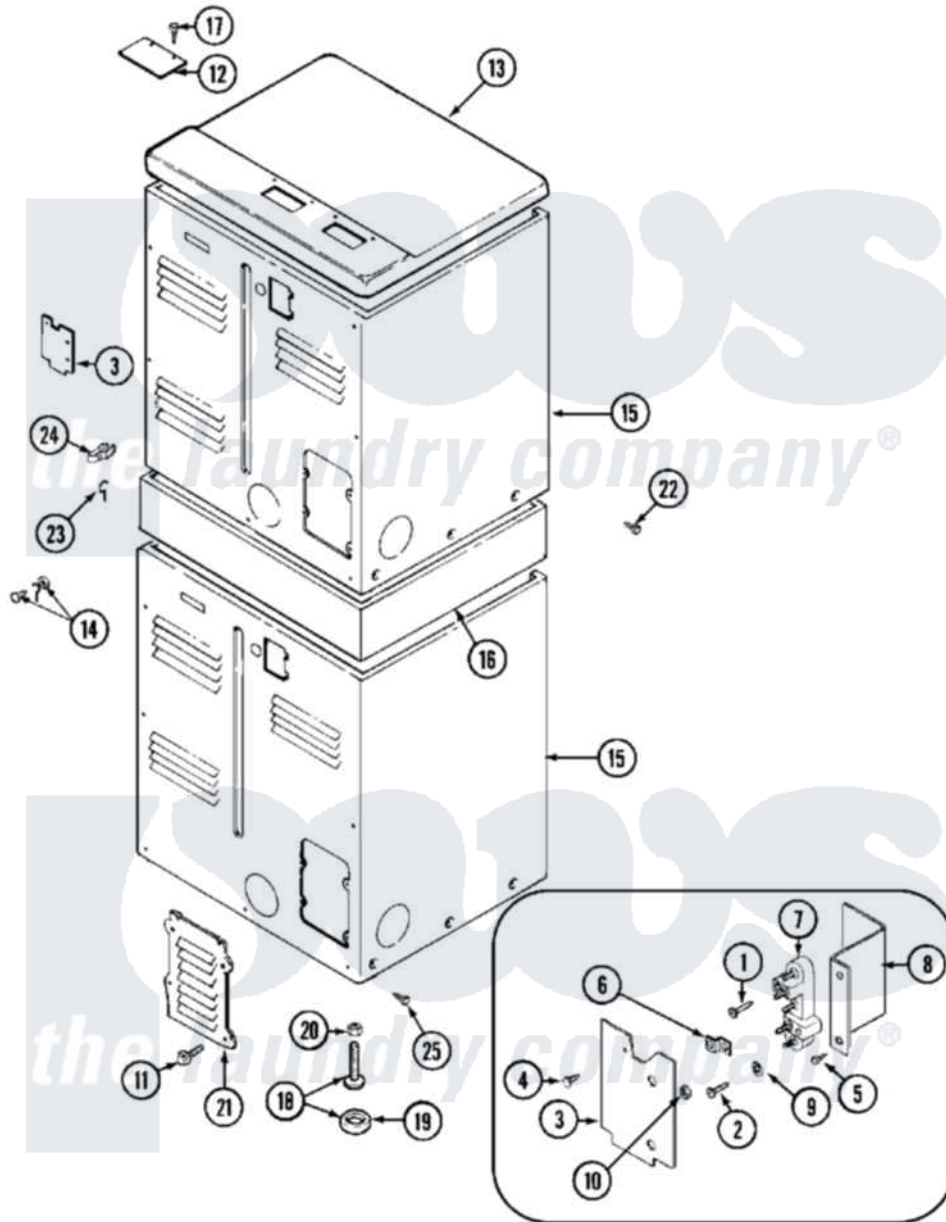

Maytag MDE13MNADW 05 - REAR

Maytag Commercial Maytag MDE13MNADW Dryer Parts Parts Diagram 05 - REAR
 Click on the part number to view part

Item	Original Part Number	Replaced By	Status	Part Description
001	NLA		Not Available	SCREW, GROUND STRAP
002	Y310632	1163839		Screw
003	Y312905		Not Available	COVER, TERMINAL
004	Y313561			Screw----NA
005	Y312209	W10001200		Screw
006	Y312184			Strap, Grounding
007	33001244			Block, Terminal
008	Y312904			Bracket, Terminal Block
009	311093			Washer, Terminal Connection
"	Y311270			Washer, Terminal Block
010	311484	112432		Nut
011	216423	3370225		Screw
012	NLA		Not Available	PLATE, TOP COVER
013	NLA		Not Available	COVER, TOP (WHT)
014	NLA		Not Available	SCREW & WASHER ASSEMBLY
015	NLA		Not Available	CABINET (WHT)

"	Y310632	1163839	Screw
016	NLA	Not Available	SUPPORT ASSEMBLY (WHT)
017	Y313559		Screw
018	Y302699	22003428	Leg, Adjustable
019	210684		Foot, Adjustable Leg
020	210385		Lock Nut For Adjustable Leg
021	Y312951	Not Available	ACCESS COVER, BACK
022	NLA	Not Available	SCREW, SUPPORT
"	Y310632	1163839	Screw
023	311155		Ground Wire And Clamp
024	301548		Clamp, Ground Wire
"	313122		Screw - Baffle To Tumbler
025	213007		Xfor Cabinet See Cabinet, Back