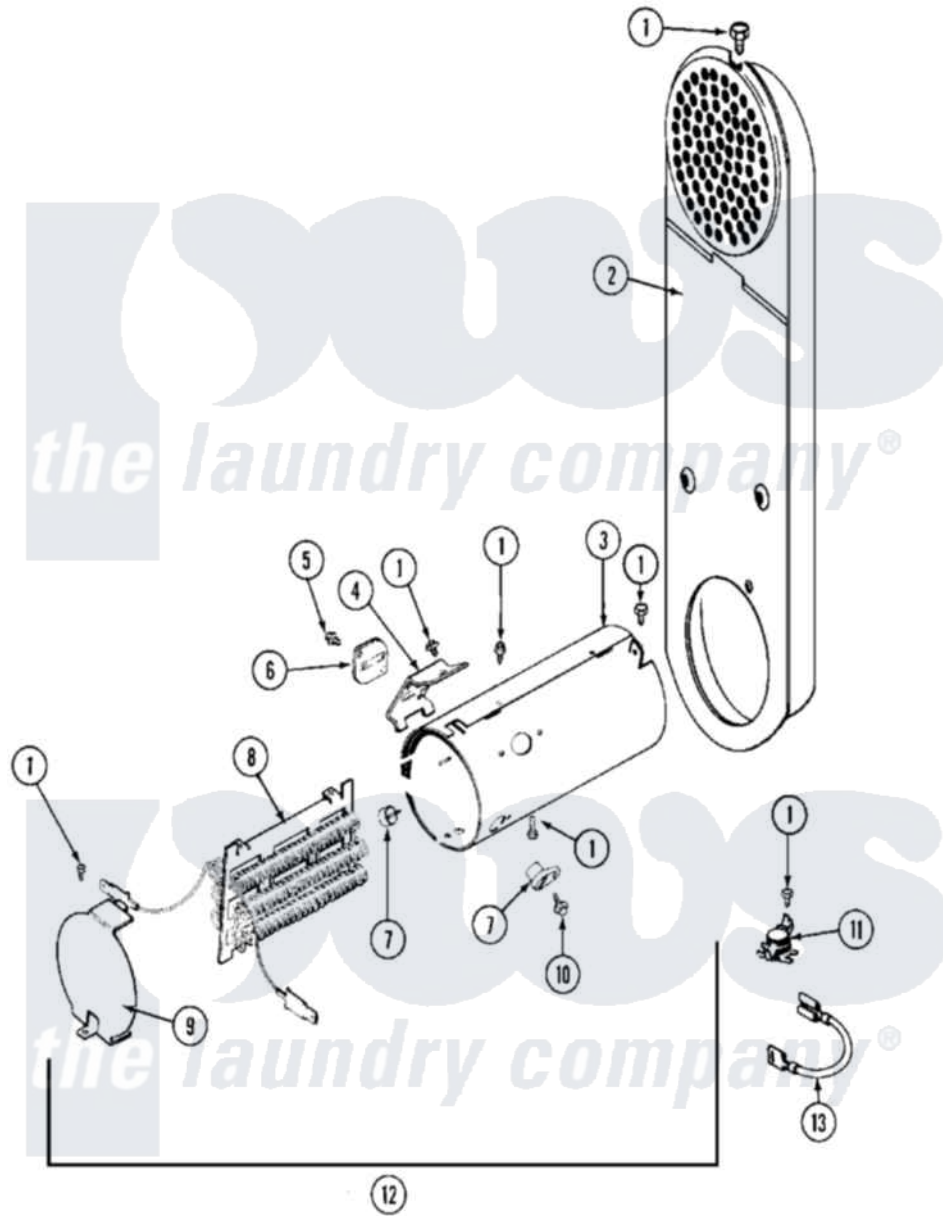

# Maytag MDE13MNADW 07 - HEATER

Maytag Commercial Maytag MDE13MNADW Dryer Parts Parts Diagram 07 - HEATER  
 Click on the part number to view part

Item	Original Part Number	Replaced By	Status	Part Description
001	<a href="#">211294</a>	<a href="#">90767</a>		Screw, 8A X 3/8 HeX Washer Head Tapping
002	308503		Not Available	INLET DUCT ASSEMBLY
003	<a href="#">314995</a>			Enclosure, Heater
004	<a href="#">315346</a>			Bracket, Thermal Fuse
005	NLA		Not Available	SCREW, THERMAL FUSE
006	<a href="#">307473</a>			Fuse, Thermal
007	<a href="#">314998</a>			Insulator, Terminal
008	307187	<a href="#">W10116747</a>		Heater
"	<a href="#">308614</a>			Heater Sub-Assembly
009	<a href="#">314999</a>			Shield, Radiant
010	NLA		Not Available	SCREW, TERMINAL INSULATOR
011	<a href="#">303396</a>			Thermostat, Hi-Limit
012	<a href="#">307179</a>			Heater Assembly
013	<a href="#">Y307173</a>			Wire, Jumper
014	Y308590	<a href="#">W10116795</a>		Heater