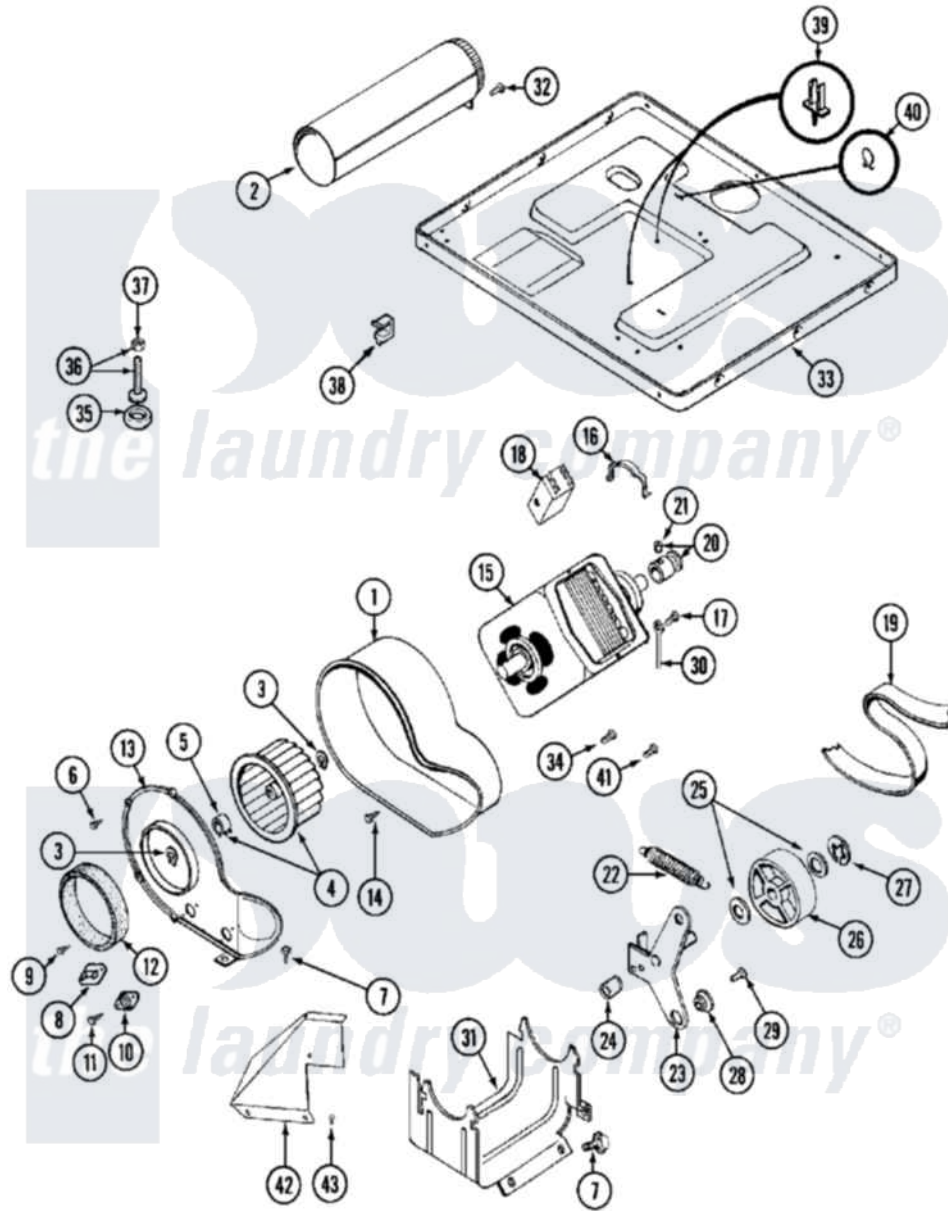

Maytag MDE13MNADW 08 - MOTOR DRIVE

Maytag [Commercial Maytag MDE13MNADW Dryer Parts](#) Parts Diagram 08 - MOTOR DRIVE
 Click on the part number to view part

Item	Original Part Number	Replaced By	Status	Part Description
001	Y312893			Housing, Blower
002	Y303442			EXHAUST DUCT ASSEMBLY
003	410233	9703438		Ring-Retrn
004	Y303836			Blower Wheel Assembly And Clamp
005	312967			Clamp, Blower Housing
006	Y312961	W10116751		Screw
007	Y313561			Screw----NA
008	303392			Thermostat, Cycling
"	306967			Thermostat, Multi-Temp Part Not Used Mde26ct-MN Only
"	33001306			Wire Harness, Thermostats
009	211294	90767		Screw, 8A X 3/8 HeX Washer Head Tapping
010	306604			Cut-Off, Thermal Part Not Used
011	NLA		Not Available	SCREW, THERMAL CUT-OFF
012	Y312901			Seal, Housing Cover