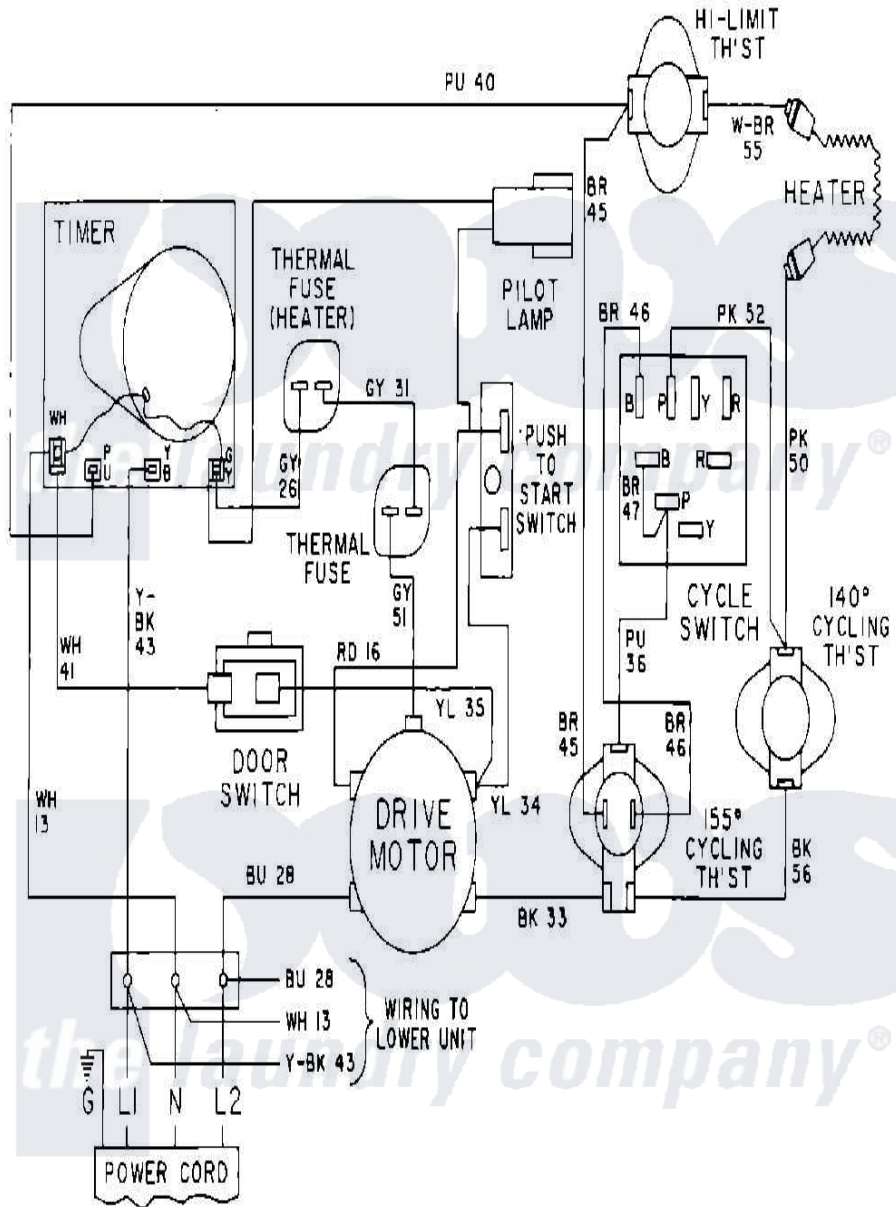

Maytag MDE13MNADW 09 - WIRING INFORMATION

Maytag [Commercial Maytag MDE13MNADW Dryer Parts](#) Parts Diagram 09 - WIRING INFORMATION
 Click on the part number to view part

Item	Original Part Number	Replaced By	Status	Part Description
001	NLA		Not Available	WIRING INFORMATION