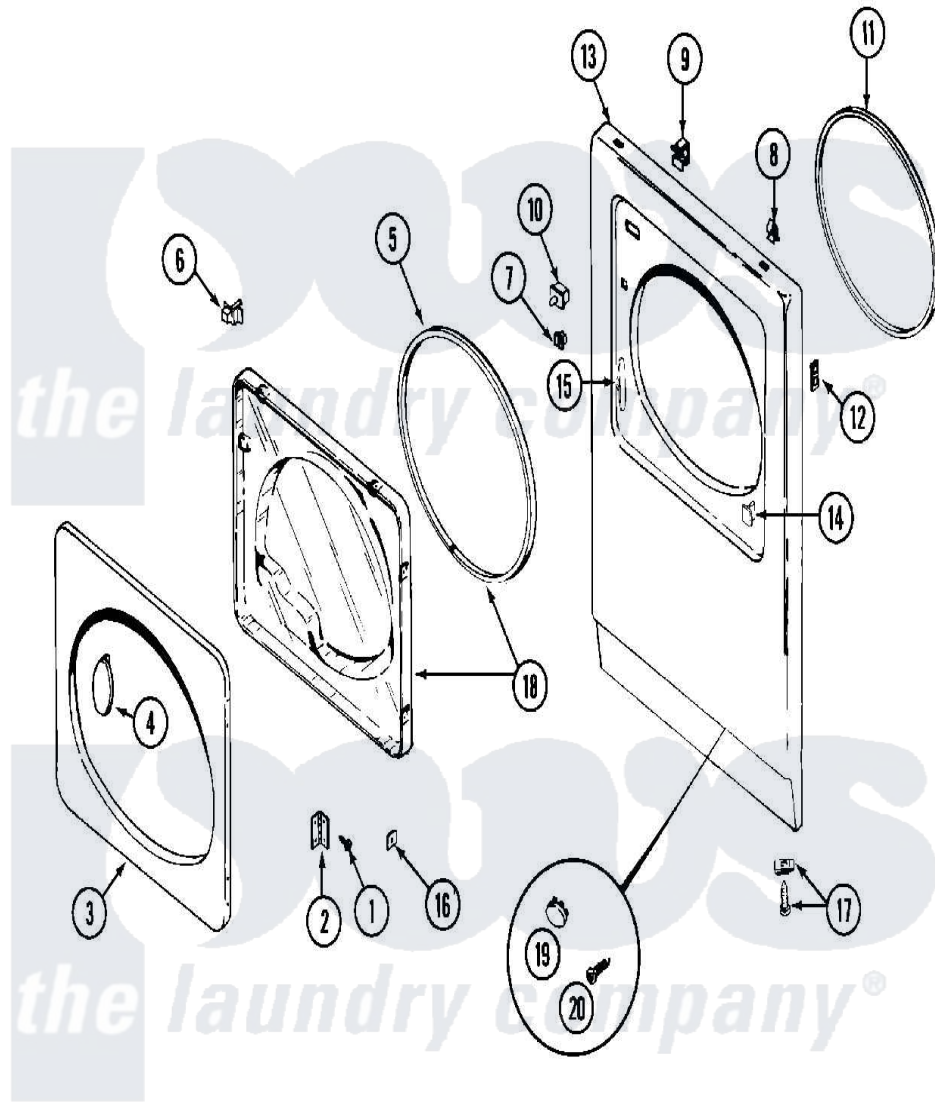

# Maytag MDE13PDACL 03 - DOOR

Maytag [Commercial Maytag MDE13PDACL Dryer Parts](#) Parts Diagram 03 - DOOR  
 Click on the part number to view part

Item	Original Part Number	Replaced By	Status	Part Description
001	<a href="#">Y314062</a>			Screw, Door Hinge And Panel
002	<a href="#">33001230</a>			Hinge, Door
003	314967		Not Available	DOOR W/WINDOW OUTER HALF (WHT)
"	NLA		Not Available	(ALM)
004	<a href="#">314939</a>			Handle, Door
"	<a href="#">314974</a>			Handle, Door
005	<a href="#">33001192</a>			Seal, Door
006	<a href="#">33001305</a>			Strike, Door
007	Y304578	<a href="#">LA-1003</a>		Door Catch Kit
008	212982	<a href="#">22001650</a>		Fastener, Spring
009	<a href="#">Y310376</a>			Clip, Door Switch Harness
010	<a href="#">33001420</a>			Switch, Door
011	<a href="#">314937</a>			Seal, Front Panel
012	NLA		Not Available	CLIP, HINGE SCREW
"	NLA		Not Available	FASTENER, FRONT PANEL
013	33001447		Not Available	PANEL, FRONT (UPR-WHT)

"	33001486	<a href="#">98008544</a>	Screw
"	NLA	Not Available	PANEL, FRONT (UPR-ALM)
014	NLA	Not Available	PLUG, DOOR CATCH
015	<a href="#">33001175</a>		Cover, Hinge Hole
"	<a href="#">33001176</a>		Cover, Hinge Hole
016	<a href="#">Y313910</a>		Clip, Door Liner To Outer Panel
017	<a href="#">22001496</a>		Front Panel Fastener And Screw
018	33001203	Not Available	PANEL, CLEAR INNER (W/SEAL)
019	33001614	Not Available	PLUG, FRONT PANEL (WHT)
"	33001615	Not Available	PLUG, FRONT PANEL (ALM)
020	<a href="#">315489</a>		Screw, Extrusion And Front