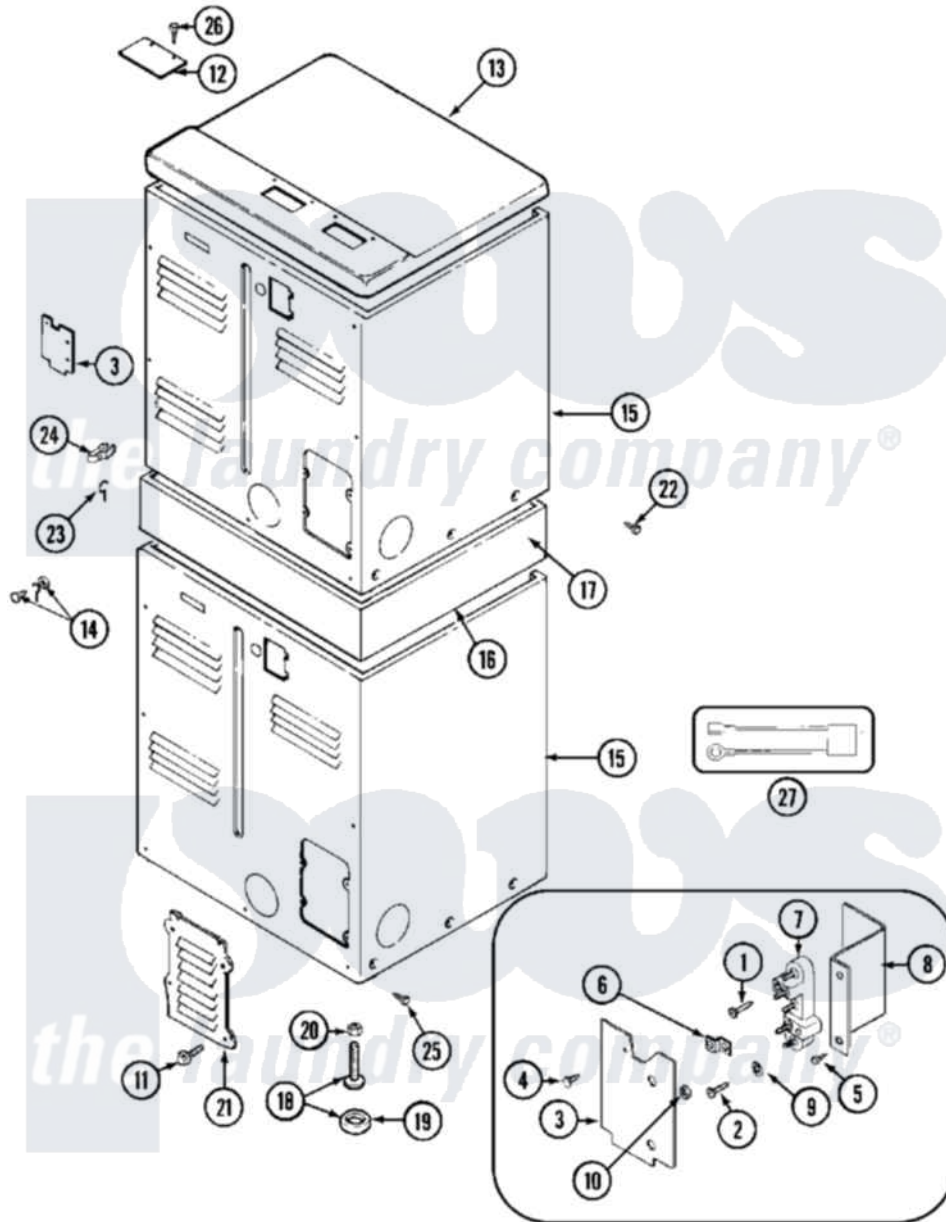

Maytag MDE13PDACL 04 - REAR

Maytag Commercial Maytag MDE13PDACL Dryer Parts Parts Diagram 04 - REAR
 Click on the part number to view part

Item	Original Part Number	Replaced By	Status	Part Description
001	NLA		Not Available	SCREW, GROUND STRAP
002	Y310632	1163839		Screw
003	Y312905		Not Available	COVER, TERMINAL
004	Y313561			Screw----NA
005	Y312209	W10001200		Screw
006	Y312184			Strap, Grounding
007	33001244			Block, Terminal
008	Y312904			Bracket, Terminal Block
009	311093			Washer, Terminal Connection
"	Y311270			Washer, Terminal Block
010	311484	112432		Nut
011	216423	3370225		Screw
012	NLA		Not Available	PLATE, TOP COVER
013	NLA		Not Available	COVER, TOP (WHT)
014	NLA		Not Available	SCREW & WASHER ASSEMBLY
015	NLA		Not Available	CABINET (LWR-WHT)

"	Y310632	1163839	Screw
016	NLA	Not Available	SUPPORT ASSEMBLY (WHT)
017	310933	33002194	Nut, Speed
018	Y302699	22003428	Leg, Adjustable
019	210684		Foot, Adjustable Leg
020	210385		Lock Nut For Adjustable Leg
021	Y312951	Not Available	ACCESS COVER, BACK
022	NLA	Not Available	SCREW, SUPPORT
"	Y310632	1163839	Screw
023	311155		Ground Wire And Clamp
024	301548		Clamp, Ground Wire
"	313122		Screw - Baffle To Tumbler
025	213007		Xfor Cabinet See Cabinet, Back
026	Y313559		Screw
027	12001279		Surge Suppressor Kit