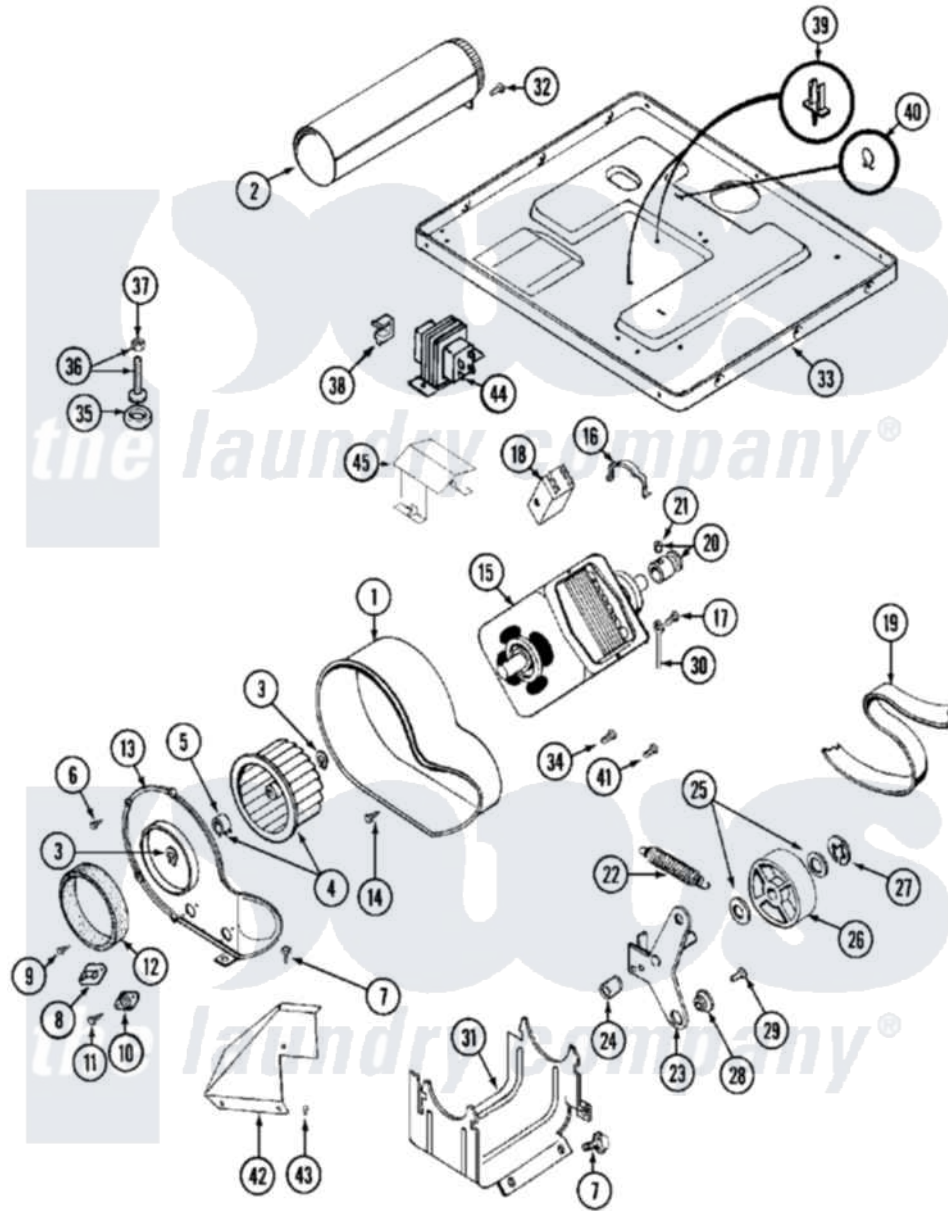

# Maytag MDE13PDACL 07 - MOTOR DRIVE

Maytag [Commercial Maytag MDE13PDACL Dryer Parts](#) Parts Diagram 07 - MOTOR DRIVE  
 Click on the part number to view part

Item	Original Part Number	Replaced By	Status	Part Description
001	<a href="#">Y312893</a>			Housing, Blower
002	<a href="#">Y303442</a>			EXHAUST DUCT ASSEMBLY
003	410233	<a href="#">9703438</a>		Ring-Retrnr
004	<a href="#">Y303836</a>			Blower Wheel Assembly And Clamp
005	<a href="#">312967</a>			Clamp, Blower Housing
006	Y312961	<a href="#">W10116751</a>		Screw
007	<a href="#">Y313561</a>			Screw---NA
008	<a href="#">307208</a>			Thermistor, Temp. Control
"	Y303391	<a href="#">33303391</a>		Thermostat, Cycling
009	<a href="#">211294</a>	<a href="#">90767</a>		Screw, 8A X 3/8 HeX Washer Head Tapping
010	<a href="#">306604</a>			Cut-Off, Thermal Part Not Used
011	NLA		Not Available	SCREW, THERMAL CUT-OFF
012	<a href="#">Y312901</a>			Seal, Housing Cover
013	314778		Not Available	COVER, BLOWER HOUSING