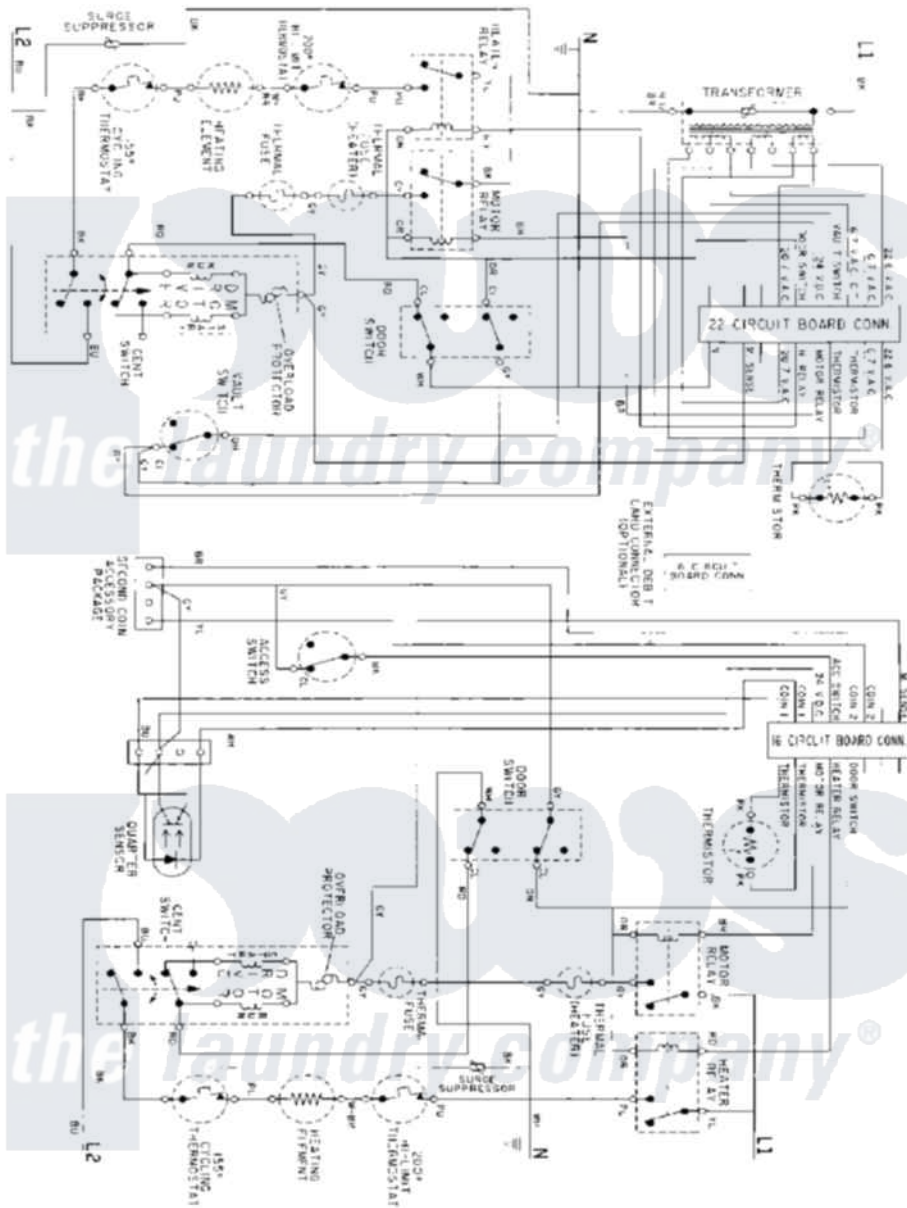

Maytag MDE13PDACL 08 - WIRING INFORMATION

Maytag Commercial Maytag MDE13PDACL Dryer Parts Parts Diagram 08 - WIRING INFORMATION
 Click on the part number to view part

Item	Original Part Number	Replaced By	Status	Part Description
001	NLA		Not Available	WIRING INFORMATION