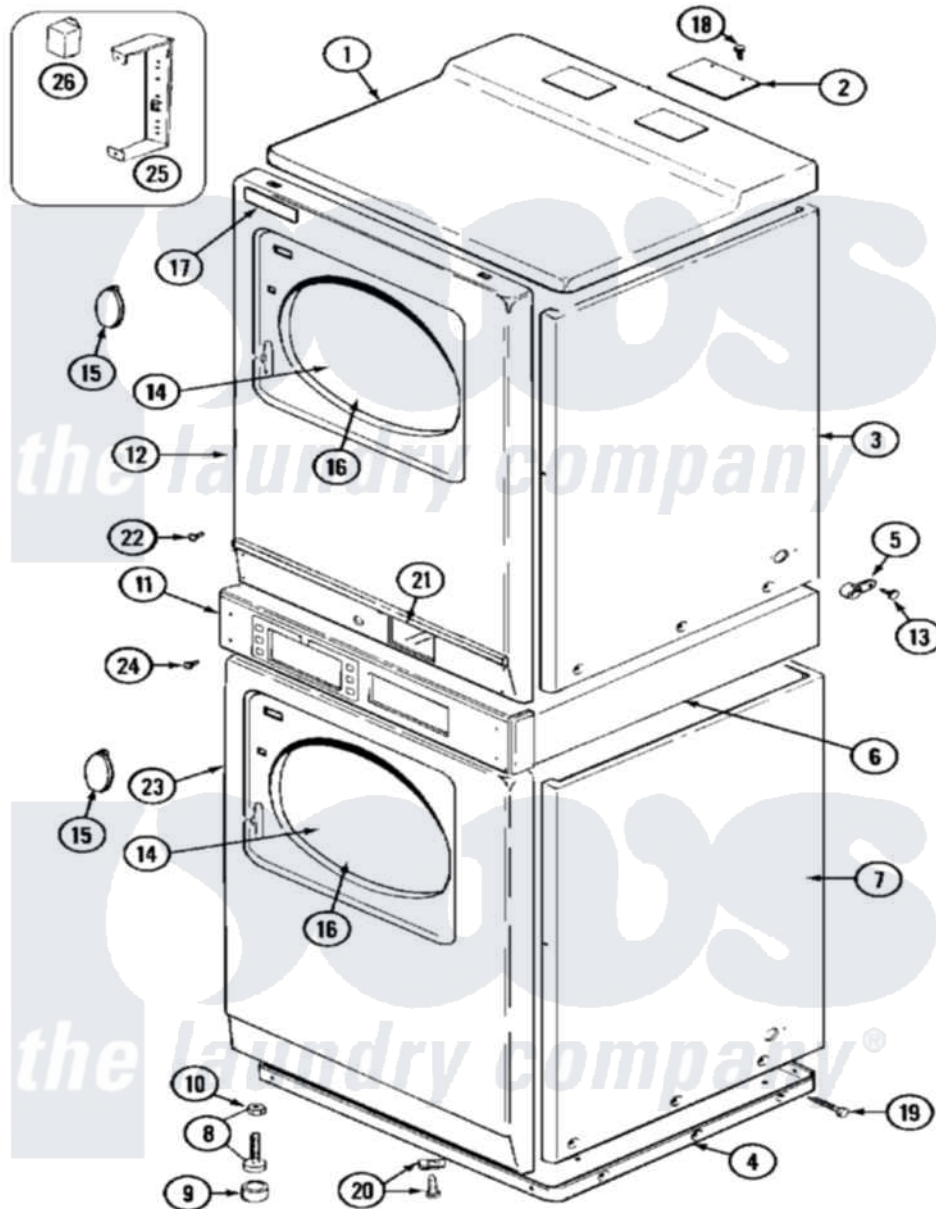

Maytag MDE13PDACW 02 - FRONT

Maytag Commercial Maytag MDE13PDACW Dryer Parts Parts Diagram 02 - FRONT
 Click on the part number to view part

Item	Original Part Number	Replaced By	Status	Part Description
001	NLA		Not Available	COVER, TOP (WHT)
002	NLA		Not Available	PLATE, COVER
003	NLA		Not Available	CABINET (UPR-WHT)
004	306261			Base Assembly, Upper Dryer
"	306530		Not Available	BASE ASSEMBLY (LOWER)
005	910768	M0280301		Tie Electr
006	310933	33002194		Nut, Speed
"	314663	214354		Screw, Top Cover To Cabnt.
"	911050	4312464		Screw
"	NLA		Not Available	SUPPORT ASSEMBLY (WHT)
"	Y310632	1163839		Screw
007	NLA		Not Available	CABINET (LWR-WHT)
008	Y302699	22003428		Leg, Adjustable
009	210684			Foot, Adjustable Leg
010	210385			Lock Nut For Adjustable Leg
011	NLA		Not Available	EXTRUSION, CONTROL (LWR)

012	314666		Not Available	SCREW, PANEL (UPR)
"	33001447		Not Available	PANEL, FRONT (UPR-WHT)
"	33001486	98008544		Screw
"	NLA		Not Available	PANEL, FRONT (UPR-ALM)
"	NLA		Not Available	CLIP, CABINET SCREW
013	211168	W10139210		Screw, 8-18 X 5/16
014	33001203		Not Available	PANEL, CLEAR INNER (W/SEAL)
015	314939			Handle, Door
"	314974			Handle, Door
016	314967		Not Available	DOOR W/WINDOW OUTER HALF (WHT)
"	NLA		Not Available	(ALM)
017	33001711	33002936		Medallion-
018	Y313559			Screw
019	213007			Xfor Cabinet See Cabinet, Back
020	22001496			Front Panel Fastener And Screw
021	NLA		Not Available	EXTRUSION, CONTROL (UPR)
022	215506			Screw, Control Panel Overlay
"	315489			Screw, Extrusion And Front
023	33001486	98008544		Screw
"	33001614		Not Available	PLUG, FRONT PANEL (WHT)
"	33001615		Not Available	PLUG, FRONT PANEL (ALM)
"	NLA		Not Available	PANEL, FRONT (LWR-WHT)
024	215506			Screw, Control Panel Overlay
025	314627			Bracket, Relays
"	Y310632	1163839		Screw
026	206824	W10133335		Relay, Motor
"	306199			Relay, Heater
"	306398			Relay, Heater
"	Y251119	3177991		Screw