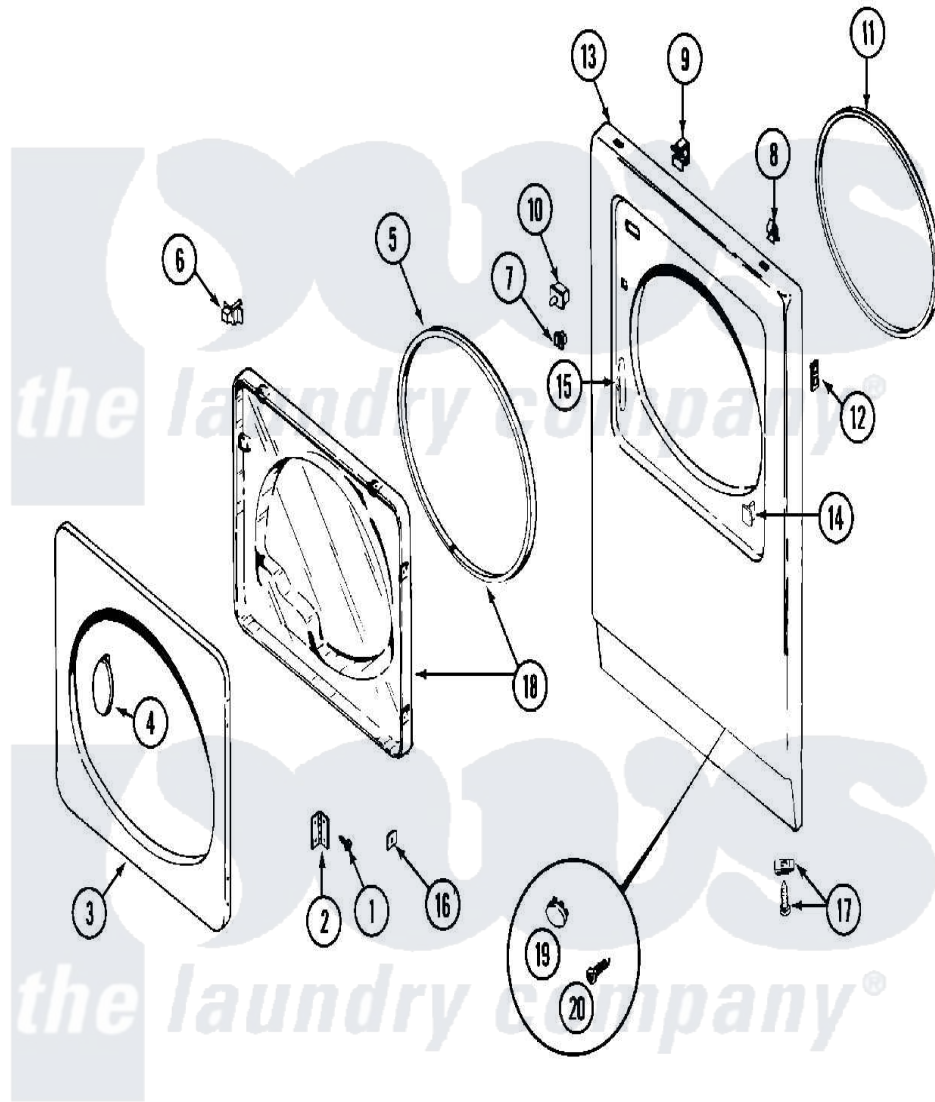

Maytag MDE13PDACW 03 - DOOR

Maytag [Commercial Maytag MDE13PDACW Dryer Parts](#) Parts Diagram 03 - DOOR
 Click on the part number to view part

Item	Original Part Number	Replaced By	Status	Part Description
001	Y314062			Screw, Door Hinge And Panel
002	33001230			Hinge, Door
003	314967		Not Available	DOOR W/WINDOW OUTER HALF (WHT)
"	NLA		Not Available	(ALM)
004	314939			Handle, Door
"	314974			Handle, Door
005	33001192			Seal, Door
006	33001305			Strike, Door
007	Y304578	LA-1003		Door Catch Kit
008	212982	22001650		Fastener, Spring
009	Y310376			Clip, Door Switch Harness
010	33001420			Switch, Door
011	314937			Seal, Front Panel
012	NLA		Not Available	CLIP, HINGE SCREW
"	NLA		Not Available	FASTENER, FRONT PANEL
013	33001447		Not Available	PANEL, FRONT (UPR-WHT)

"	33001486	98008544	Screw
"	NLA	Not Available	PANEL, FRONT (UPR-ALM)
014	NLA	Not Available	PLUG, DOOR CATCH
015	33001175		Cover, Hinge Hole
"	33001176		Cover, Hinge Hole
016	Y313910		Clip, Door Liner To Outer Panel
017	22001496		Front Panel Fastener And Screw
018	33001203	Not Available	PANEL, CLEAR INNER (W/SEAL)
019	33001614	Not Available	PLUG, FRONT PANEL (WHT)
"	33001615	Not Available	PLUG, FRONT PANEL (ALM)
020	315489		Screw, Extrusion And Front