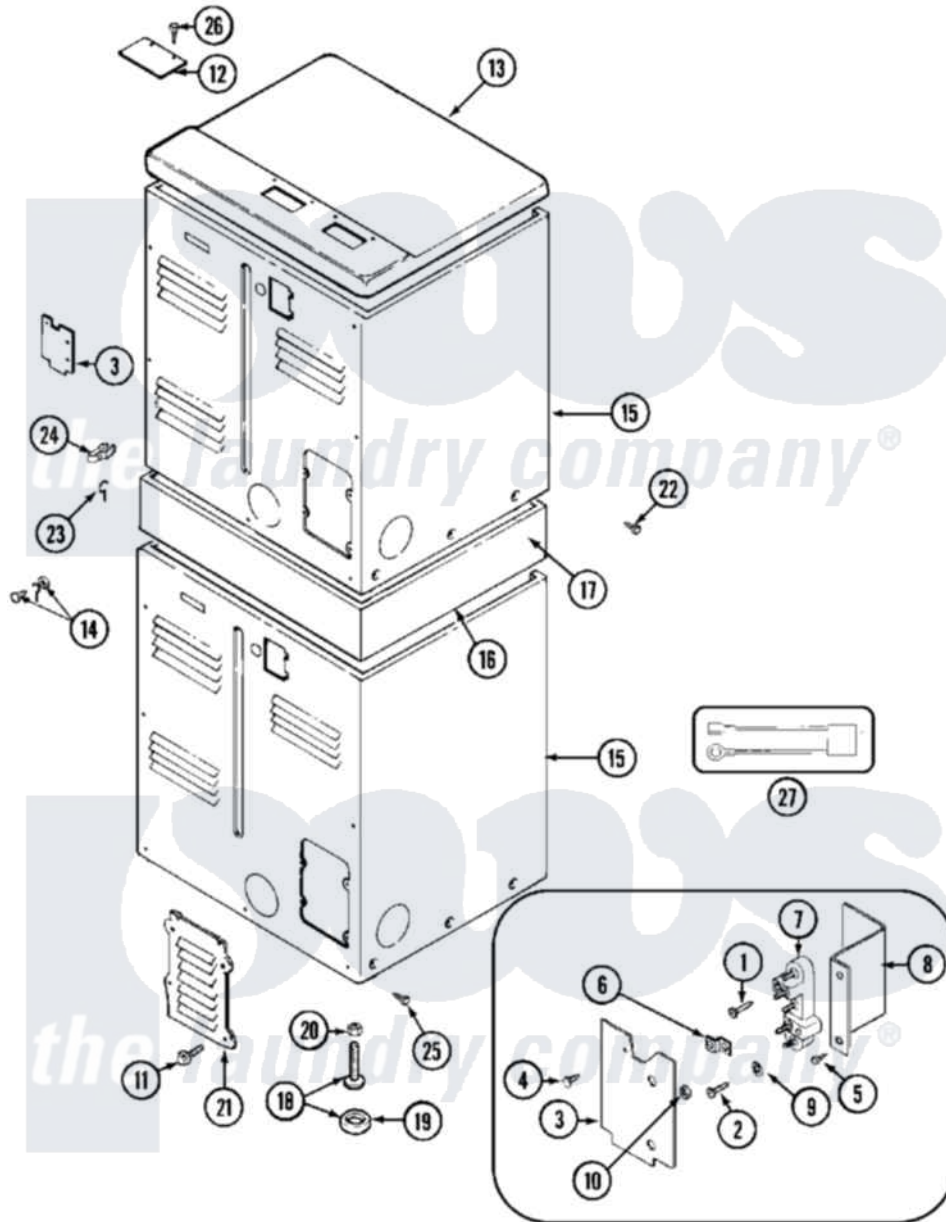

Maytag MDE13PDACW 04 - REAR

Maytag [Commercial Maytag MDE13PDACW Dryer Parts](#) Parts Diagram 04 - REAR
 Click on the part number to view part

Item	Original Part Number	Replaced By	Status	Part Description
001	NLA		Not Available	SCREW, GROUND STRAP
002	Y310632	1163839		Screw
003	Y312905		Not Available	COVER, TERMINAL
004	Y313561			Screw----NA
005	Y312209	W10001200		Screw
006	Y312184			Strap, Grounding
007	33001244			Block, Terminal
008	Y312904			Bracket, Terminal Block
009	311093			Washer, Terminal Connection
"	Y311270			Washer, Terminal Block
010	311484	112432		Nut
011	216423	3370225		Screw
012	NLA		Not Available	PLATE, TOP COVER
013	NLA		Not Available	COVER, TOP (WHT)
014	NLA		Not Available	SCREW & WASHER ASSEMBLY
015	NLA		Not Available	CABINET (LWR-WHT)

"	Y310632	1163839	Screw
016	NLA	Not Available	SUPPORT ASSEMBLY (WHT)
017	310933	33002194	Nut, Speed
018	Y302699	22003428	Leg, Adjustable
019	210684		Foot, Adjustable Leg
020	210385		Lock Nut For Adjustable Leg
021	Y312951	Not Available	ACCESS COVER, BACK
022	NLA	Not Available	SCREW, SUPPORT
"	Y310632	1163839	Screw
023	311155		Ground Wire And Clamp
024	301548		Clamp, Ground Wire
"	313122		Screw - Baffle To Tumbler
025	213007		Xfor Cabinet See Cabinet, Back
026	Y313559		Screw
027	12001279		Surge Suppressor Kit