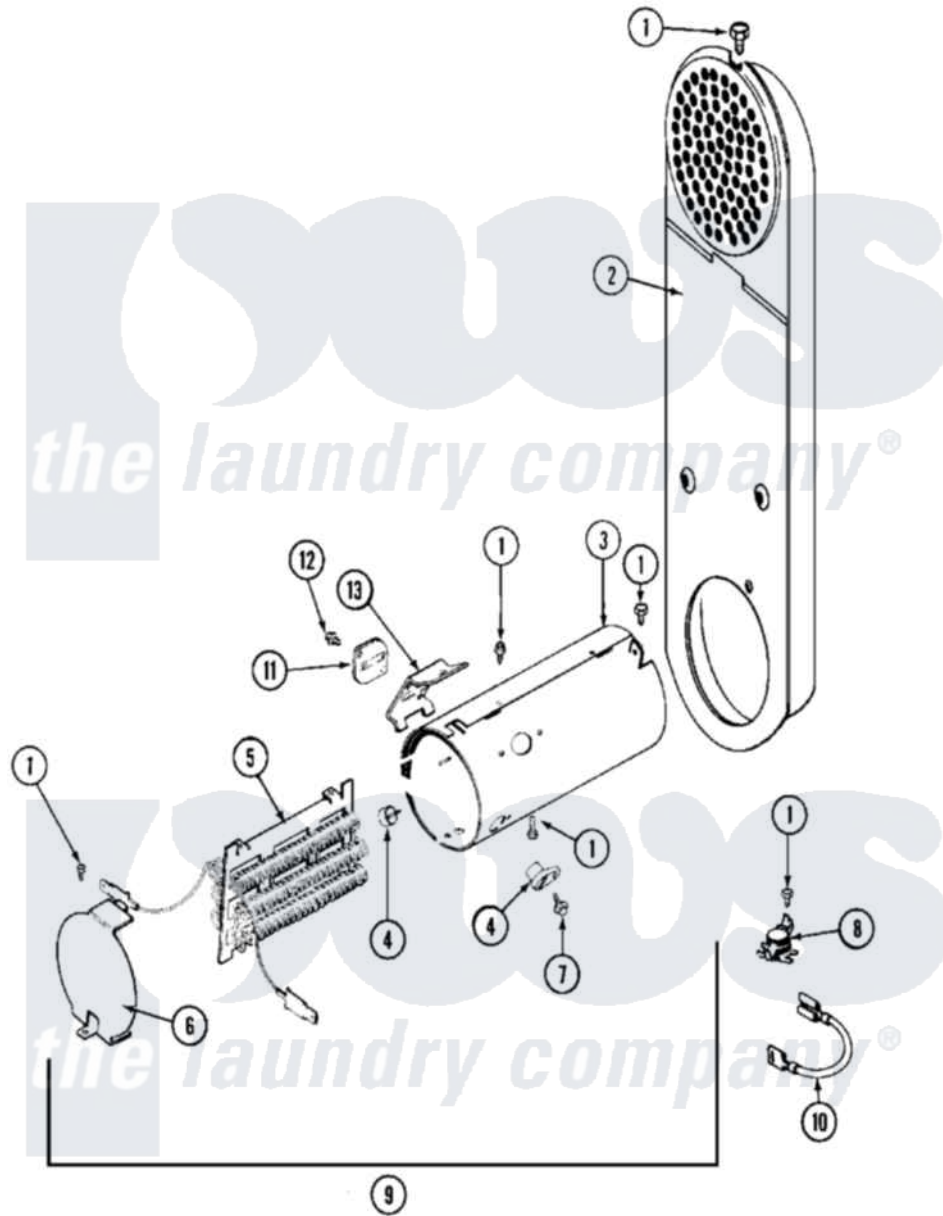

Maytag MDE13PDACW 06 - HEATER

Maytag [Commercial Maytag MDE13PDACW Dryer Parts](#) Parts Diagram 06 - HEATER
 Click on the part number to view part

Item	Original Part Number	Replaced By	Status	Part Description
001	211294	90767		Screw, 8A X 3/8 HeX Washer Head Tapping
002	308503		Not Available	INLET DUCT ASSEMBLY
003	314995			Enclosure, Heater
004	314998			Insulator, Terminal
005	308614			Heater Sub-Assembly
"	Y308613	W10116747		Heater
006	314999			Shield, Radiant
007	NLA		Not Available	SCREW, TERMINAL INSULATOR
008	303396			Thermostat, Hi-Limit
009	307179			Heater Assembly
"	307181			Heater Assembly Complete
010	Y307173			Wire, Jumper
011	307473			Fuse, Thermal
012	NLA		Not Available	SCREW
013	315346			Bracket, Thermal Fuse