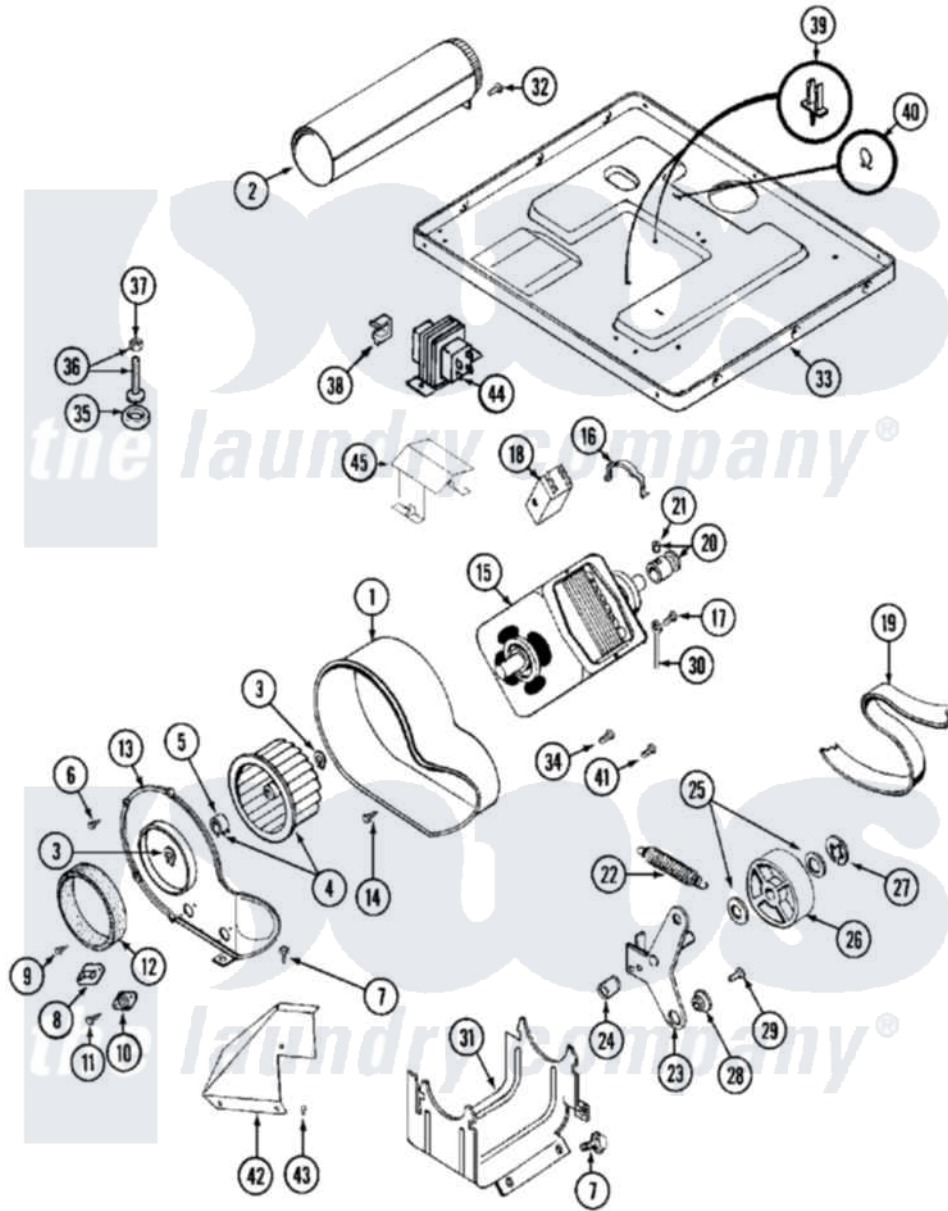

Maytag MDE13PDACW 07 - MOTOR DRIVE

Maytag [Commercial Maytag MDE13PDACW Dryer Parts](#) Parts Diagram 07 - MOTOR DRIVE
 Click on the part number to view part

Item	Original Part Number	Replaced By	Status	Part Description
001	Y312893			Housing, Blower
002	Y303442			EXHAUST DUCT ASSEMBLY
003	410233	9703438		Ring-Retrn
004	Y303836			Blower Wheel Assembly And Clamp
005	312967			Clamp, Blower Housing
006	Y312961	W10116751		Screw
007	Y313561			Screw---NA
008	307208			Thermistor, Temp. Control
"	Y303391	33303391		Thermostat, Cycling
009	211294	90767		Screw, 8A X 3/8 HeX Washer Head Tapping
010	306604			Cut-Off, Thermal Part Not Used
011	NLA		Not Available	SCREW, THERMAL CUT-OFF
012	Y312901			Seal, Housing Cover
013	314778		Not Available	COVER, BLOWER HOUSING