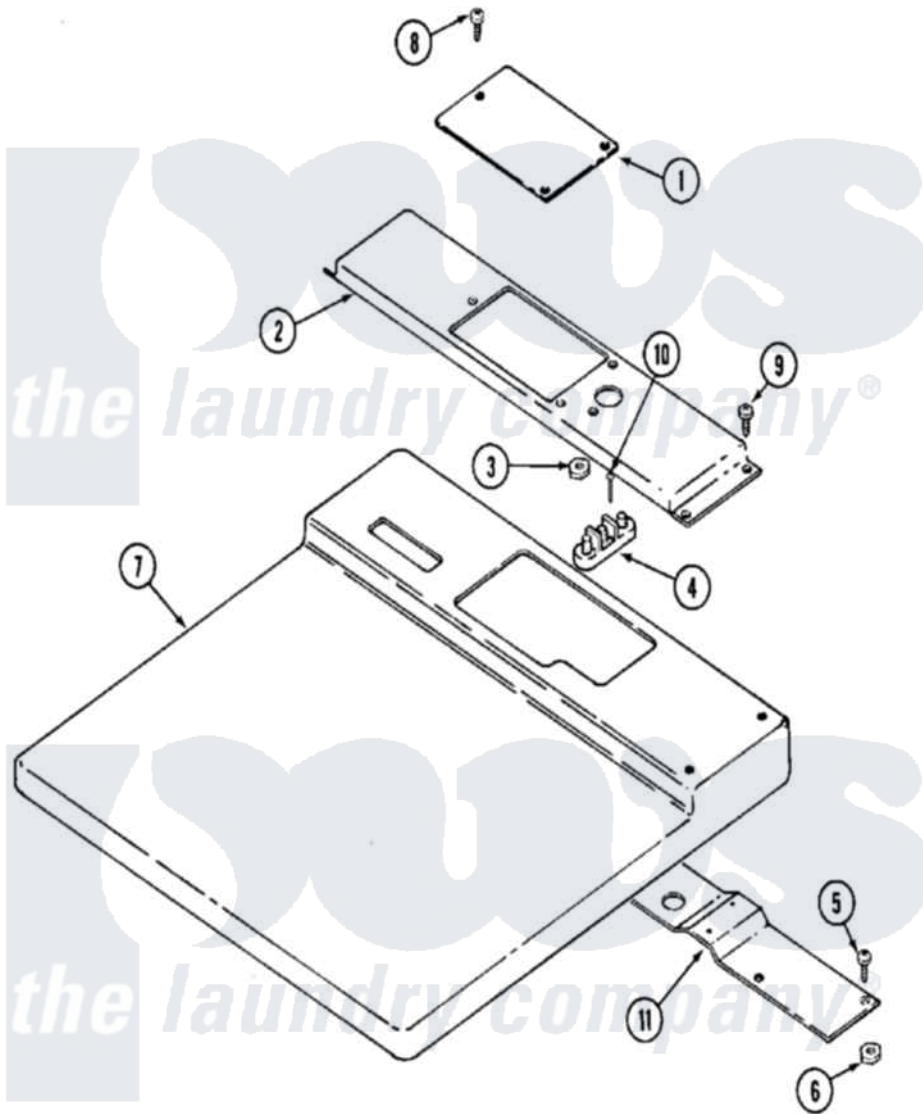

Maytag MDE13PDADW 03 - TOP COVER-CANADA

Maytag Commercial Maytag MDE13PDADW Dryer Parts Parts Diagram 03 - TOP COVER-CANADA
 Click on the part number to view part

Item	Original Part Number	Replaced By	Status	Part Description
001	Y314174			Terminal Cover - Canada
002	NLA		Not Available	ENTRANCE, CONDUIT
003	311484	112432		Nut
"	Y311270			Washer, Terminal Block
004	33001244			Block, Terminal
005	22001354	W10177242		Hex-Nut 9/32 - 28
"	NLA		Not Available	SCREW, BLOCK PLATE
006	Y052721			Nut, Terminal Block Plate
007	NLA		Not Available	COVER, TOP (WHT)
008	211294	90767		Screw, 8A X 3/8 HeX Washer Head Tapping
"	Y313559			Screw
009	211294	90767		Screw, 8A X 3/8 HeX Washer Head Tapping
"	Y313559			Screw
010	Y312209	W10001200		Screw
011	33001303			Grommet, Plate Hole