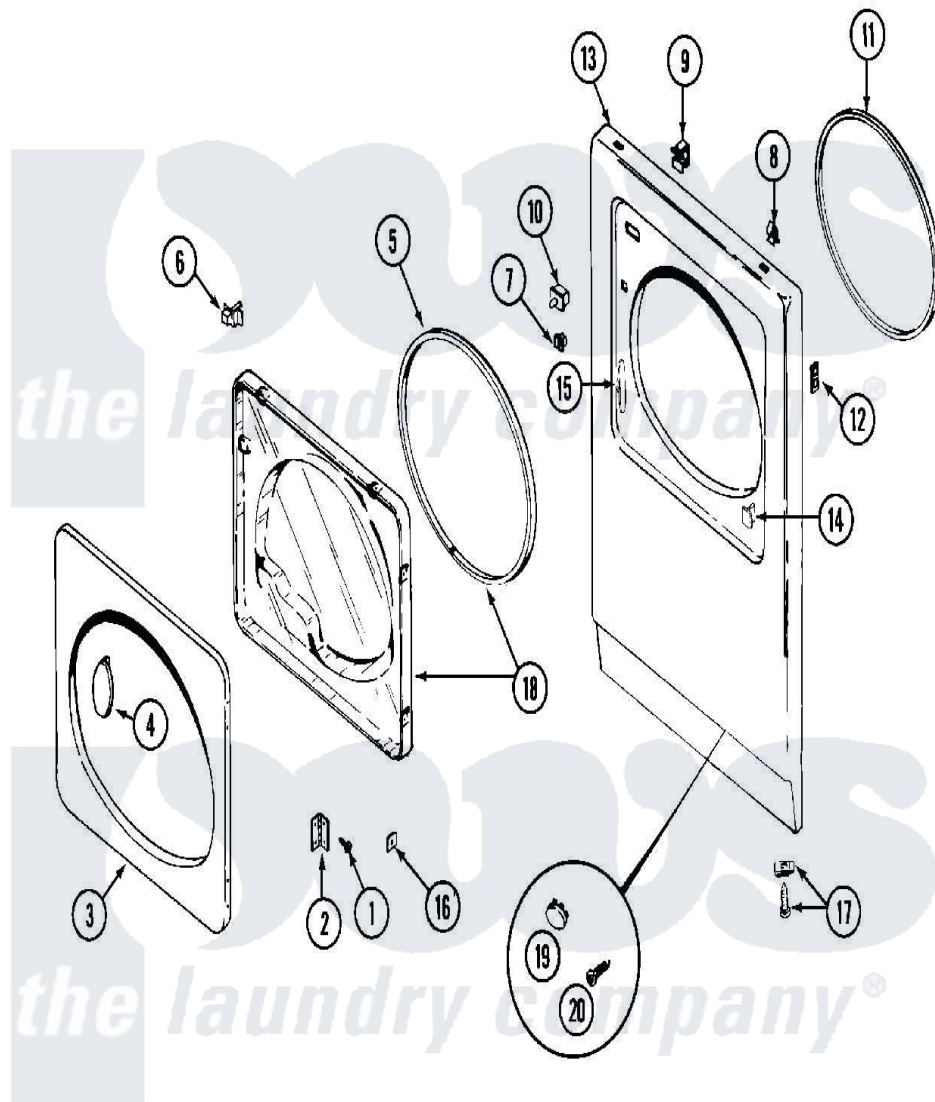

# Maytag MDE13PDADW 04 - DOOR

Maytag [Commercial Maytag MDE13PDADW Dryer Parts](#) Parts Diagram 04 - DOOR  
 Click on the part number to view part

Item	Original Part Number	Replaced By	Status	Part Description
001	<a href="#">Y314062</a>			Screw, Door Hinge And Panel
002	<a href="#">33001230</a>			Hinge, Door
003	314967		Not Available	DOOR W/WINDOW OUTER HALF (WHT)
"	NLA		Not Available	(ALM)
004	<a href="#">314939</a>			Handle, Door
"	<a href="#">314974</a>			Handle, Door
005	<a href="#">33001192</a>			Seal, Door
006	<a href="#">33001305</a>			Strike, Door
007	Y304578	<a href="#">LA-1003</a>		Door Catch Kit
008	212982	<a href="#">22001650</a>		Fastener, Spring
009	<a href="#">Y310376</a>			Clip, Door Switch Harness
010	<a href="#">33001420</a>			Switch, Door
011	<a href="#">314937</a>			Seal, Front Panel
012	NLA		Not Available	CLIP, HINGE SCREW
"	NLA		Not Available	FASTENER, FRONT PANEL
013	33001447		Not Available	PANEL, FRONT (UPR-WHT)

"	33001486	<a href="#">98008544</a>	Screw
"	NLA	Not Available	PANEL, FRONT (UPR-ALM)
014	NLA	Not Available	PLUG, DOOR CATCH
015	<a href="#">33001175</a>		Cover, Hinge Hole
"	<a href="#">33001176</a>		Cover, Hinge Hole
016	<a href="#">Y313910</a>		Clip, Door Liner To Outer Panel
017	<a href="#">22001496</a>		Front Panel Fastener And Screw
018	33001203	Not Available	PANEL, CLEAR INNER (W/SEAL)
019	33001614	Not Available	PLUG, FRONT PANEL (WHT)
"	33001615	Not Available	PLUG, FRONT PANEL (ALM)
020	<a href="#">315489</a>		Screw, Extrusion And Front