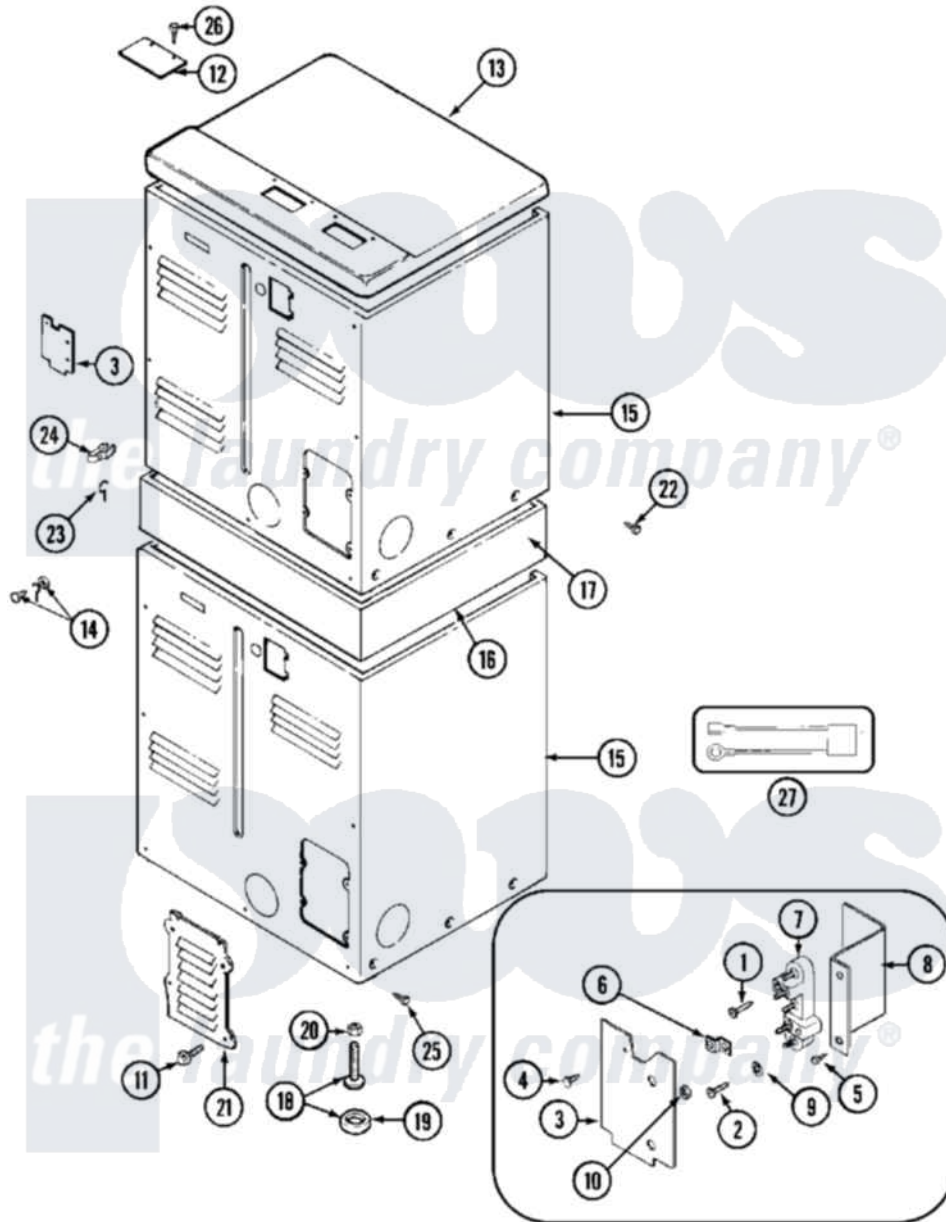

Maytag MDE13PDADW 05 - REAR

Maytag [Commercial Maytag MDE13PDADW Dryer Parts](#) Parts Diagram 05 - REAR
 Click on the part number to view part

Item	Original Part Number	Replaced By	Status	Part Description
001	NLA		Not Available	SCREW, GROUND STRAP
002	Y310632	1163839		Screw
003	Y312905		Not Available	COVER, TERMINAL
004	Y313561			Screw----NA
005	Y312209	W10001200		Screw
006	Y312184			Strap, Grounding
007	33001244			Block, Terminal
008	Y312904			Bracket, Terminal Block
009	311093			Washer, Terminal Connection
"	Y311270			Washer, Terminal Block
010	311484	112432		Nut
011	216423	3370225		Screw
012	NLA		Not Available	PLATE, TOP COVER
013	NLA		Not Available	COVER, TOP (WHT)
014	NLA		Not Available	SCREW & WASHER ASSEMBLY
015	NLA		Not Available	CABINET (LWR-WHT)

"	Y310632	1163839	Screw
016	NLA	Not Available	SUPPORT ASSEMBLY (WHT)
017	310933	33002194	Nut, Speed
018	Y302699	22003428	Leg, Adjustable
019	210684		Foot, Adjustable Leg
020	210385		Lock Nut For Adjustable Leg
021	Y312951	Not Available	ACCESS COVER, BACK
022	NLA	Not Available	SCREW, SUPPORT
"	Y310632	1163839	Screw
023	311155		Ground Wire And Clamp
024	301548		Clamp, Ground Wire
"	313122		Screw - Baffle To Tumbler
025	213007		Xfor Cabinet See Cabinet, Back
026	Y313559		Screw
027	12001279		Surge Suppressor Kit