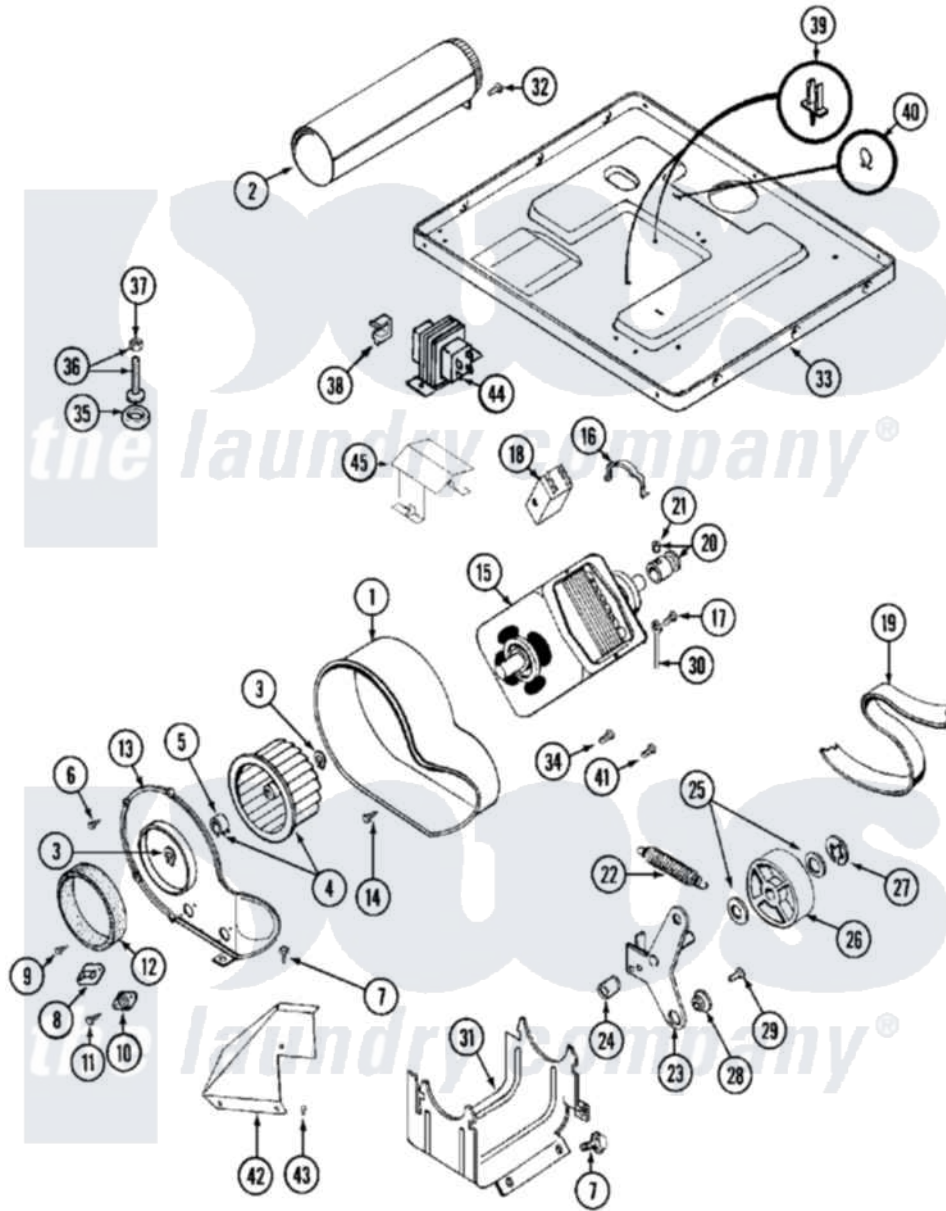

Maytag MDE13PDADW 08 - MOTOR DRIVE

Maytag [Commercial Maytag MDE13PDADW Dryer Parts](#) Parts Diagram 08 - MOTOR DRIVE
 Click on the part number to view part

Item	Original Part Number	Replaced By	Status	Part Description
001	Y312893			Housing, Blower
002	Y303442			EXHAUST DUCT ASSEMBLY
003	410233	9703438		Ring-Retrn
004	Y303836			Blower Wheel Assembly And Clamp
005	312967			Clamp, Blower Housing
006	Y312961	W10116751		Screw
007	Y313561			Screw---NA
008	307208			Thermistor, Temp. Control
"	Y303391	33303391		Thermostat, Cycling
009	211294	90767		Screw, 8A X 3/8 HeX Washer Head Tapping
010	306604			Cut-Off, Thermal Part Not Used
011	NLA		Not Available	SCREW, THERMAL CUT-OFF
012	Y312901			Seal, Housing Cover
013	314778		Not Available	COVER, BLOWER HOUSING