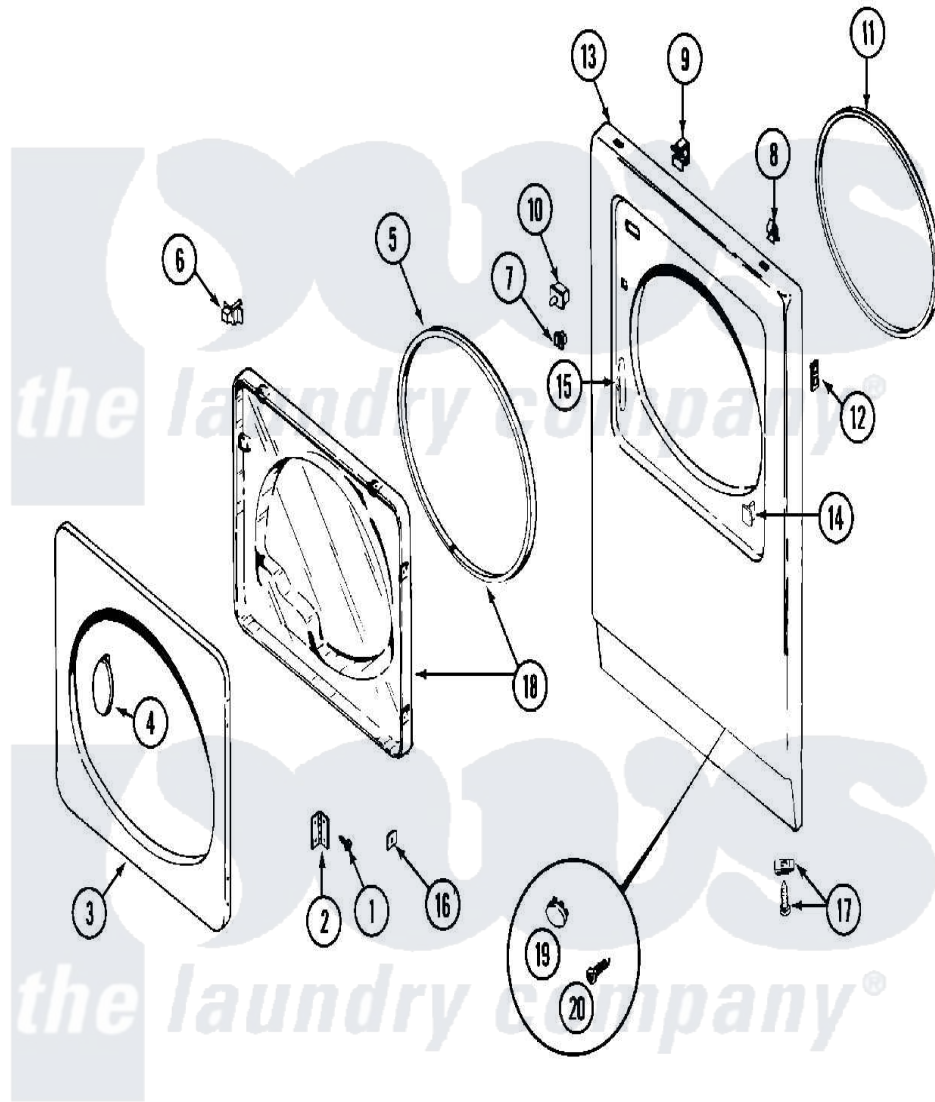

Maytag MDE13PDAEW 03 - DOOR

Maytag [Commercial Maytag MDE13PDAEW Dryer Parts](#) Parts Diagram 03 - DOOR
 Click on the part number to view part

Item	Original Part Number	Replaced By	Status	Part Description
001	Y314062			Screw, Door Hinge And Panel
002	33001230			Hinge, Door
003	314967		Not Available	DOOR W/WINDOW OUTER HALF (WHT)
"	NLA		Not Available	(ALM)
004	314939			Handle, Door
"	314974			Handle, Door
005	33001192			Seal, Door
006	33001305			Strike, Door
007	Y304578	LA-1003		Door Catch Kit
008	212982	22001650		Fastener, Spring
009	Y310376			Clip, Door Switch Harness
010	33001420			Switch, Door
011	314937			Seal, Front Panel
012	NLA		Not Available	CLIP, HINGE SCREW
"	NLA		Not Available	FASTENER, FRONT PANEL
013	33001447		Not Available	PANEL, FRONT (UPR-WHT)

"	33001486	98008544	Screw
"	NLA	Not Available	PANEL, FRONT (UPR-ALM)
014	NLA	Not Available	PLUG, DOOR CATCH
015	33001175		Cover, Hinge Hole
"	33001176		Cover, Hinge Hole
016	Y313910		Clip, Door Liner To Outer Panel
017	22001496		Front Panel Fastener And Screw
018	33001203	Not Available	PANEL, CLEAR INNER (W/SEAL)
019	33001614	Not Available	PLUG, FRONT PANEL (WHT)
"	33001615	Not Available	PLUG, FRONT PANEL (ALM)
020	315489		Screw, Extrusion And Front