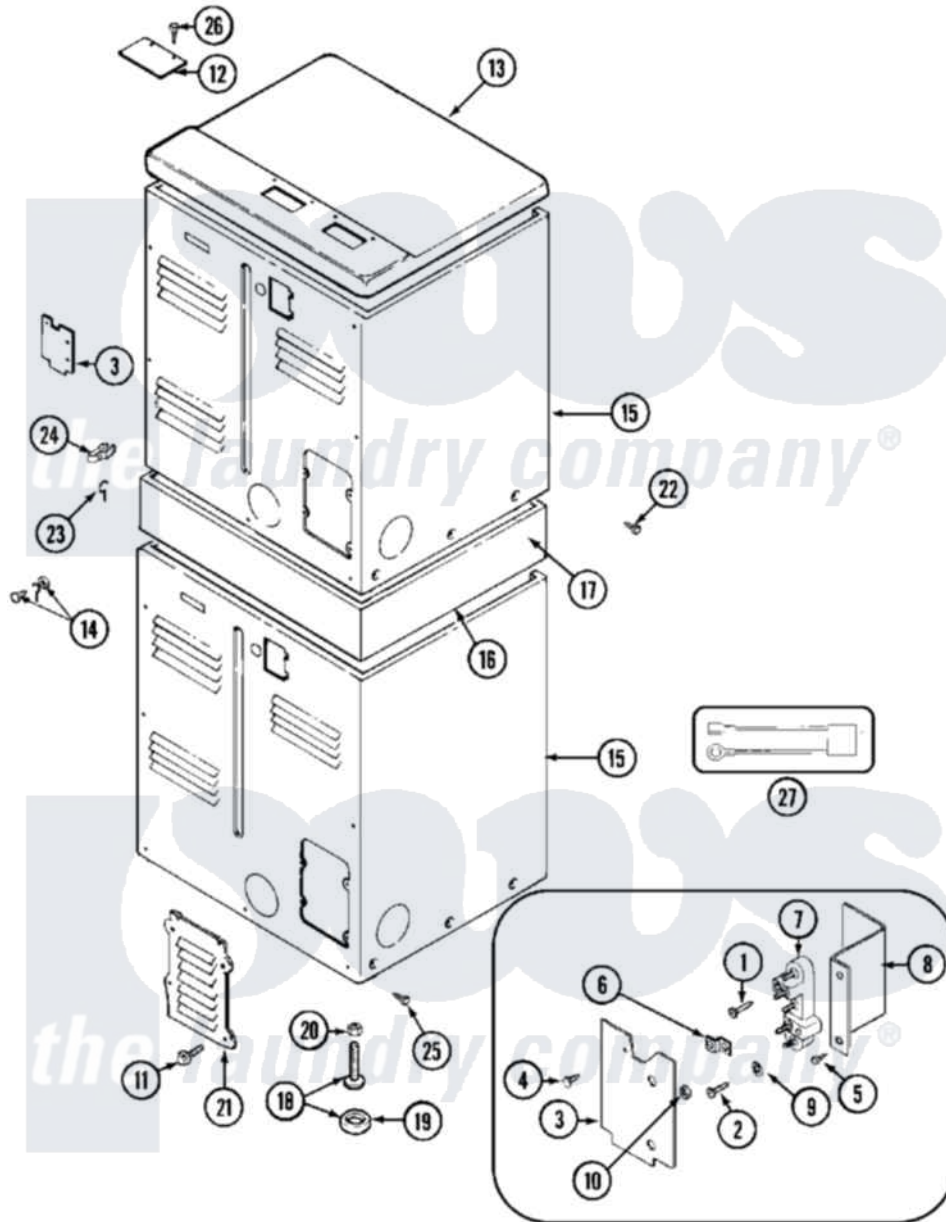

Maytag MDE13PDAEW 04 - REAR

Maytag [Commercial Maytag MDE13PDAEW Dryer Parts](#) Parts Diagram 04 - REAR
 Click on the part number to view part

Item	Original Part Number	Replaced By	Status	Part Description
001	NLA		Not Available	SCREW, GROUND STRAP
002	Y310632	1163839		Screw
003	Y312905		Not Available	COVER, TERMINAL
004	Y313561			Screw----NA
005	Y312209	W10001200		Screw
006	Y312184			Strap, Grounding
007	33001244			Block, Terminal
008	Y312904			Bracket, Terminal Block
009	311093			Washer, Terminal Connection
"	Y311270			Washer, Terminal Block
010	311484	112432		Nut
011	216423	3370225		Screw
012	NLA		Not Available	PLATE, TOP COVER
013	NLA		Not Available	COVER, TOP (WHT)
014	NLA		Not Available	SCREW & WASHER ASSEMBLY
015	NLA		Not Available	CABINET (LWR-WHT)

"	Y310632	1163839	Screw
016	NLA	Not Available	SUPPORT ASSEMBLY (WHT)
017	310933	33002194	Nut, Speed
018	Y302699	22003428	Leg, Adjustable
019	210684		Foot, Adjustable Leg
020	210385		Lock Nut For Adjustable Leg
021	Y312951	Not Available	ACCESS COVER, BACK
022	NLA	Not Available	SCREW, SUPPORT
"	Y310632	1163839	Screw
023	311155		Ground Wire And Clamp
024	301548		Clamp, Ground Wire
"	313122		Screw - Baffle To Tumbler
025	213007		Xfor Cabinet See Cabinet, Back
026	Y313559		Screw
027	12001279		Surge Suppressor Kit