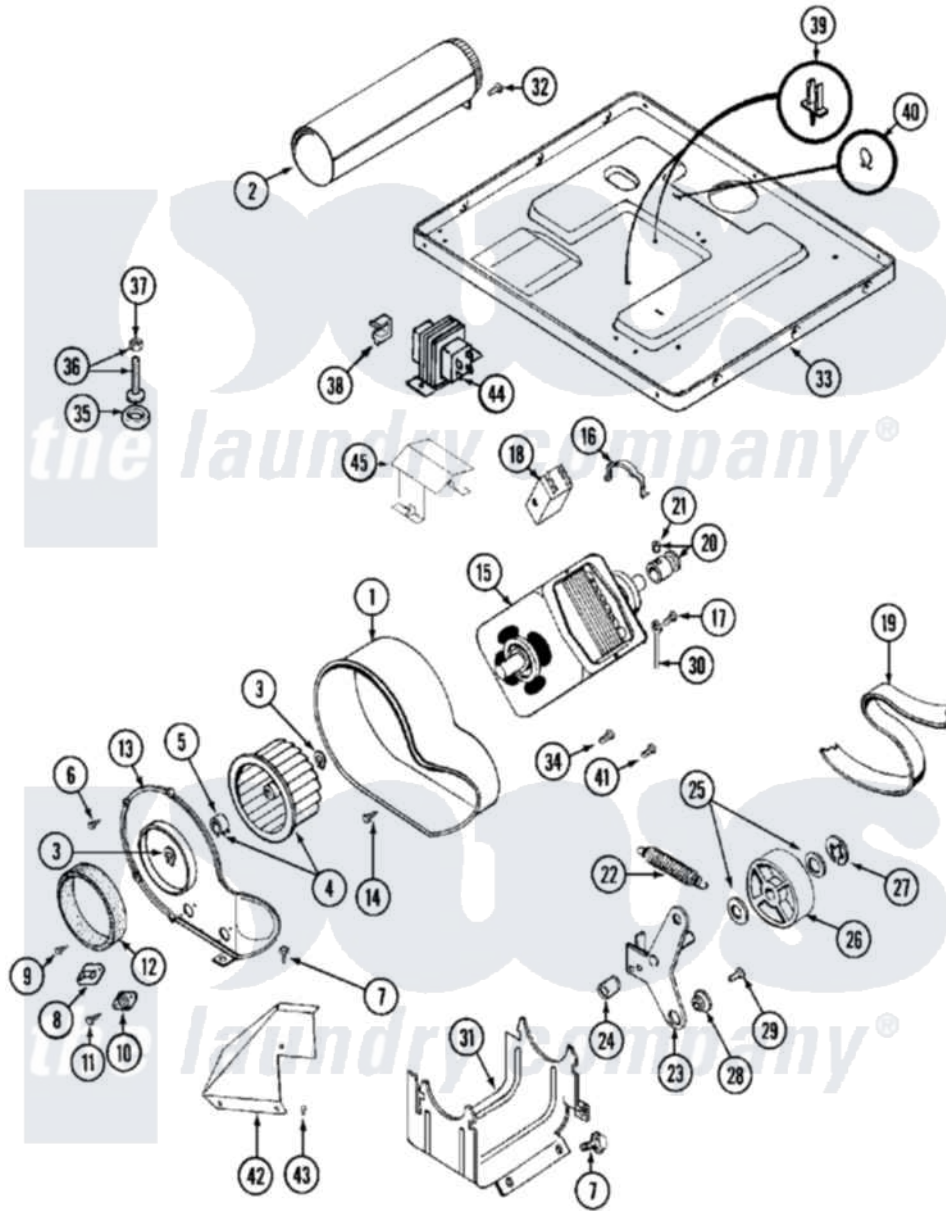

# Maytag MDE13PDAEW 07 - MOTOR DRIVE

Maytag [Commercial Maytag MDE13PDAEW Dryer Parts](#) Parts Diagram 07 - MOTOR DRIVE  
 Click on the part number to view part

Item	Original Part Number	Replaced By	Status	Part Description
001	<a href="#">Y312893</a>			Housing, Blower
002	<a href="#">Y303442</a>			EXHAUST DUCT ASSEMBLY
003	410233	<a href="#">9703438</a>		Ring-Retrn
004	<a href="#">Y303836</a>			Blower Wheel Assembly And Clamp
005	<a href="#">312967</a>			Clamp, Blower Housing
006	Y312961	<a href="#">W10116751</a>		Screw
007	<a href="#">Y313561</a>			Screw----NA
008	<a href="#">307208</a>			Thermistor, Temp. Control
"	Y303391	<a href="#">33303391</a>		Thermostat, Cycling
009	<a href="#">211294</a>	<a href="#">90767</a>		Screw, 8A X 3/8 HeX Washer Head Tapping
010	<a href="#">306604</a>			Cut-Off, Thermal Part Not Used
011	NLA		Not Available	SCREW, THERMAL CUT-OFF
012	<a href="#">Y312901</a>			Seal, Housing Cover
013	314778		Not Available	COVER, BLOWER HOUSING