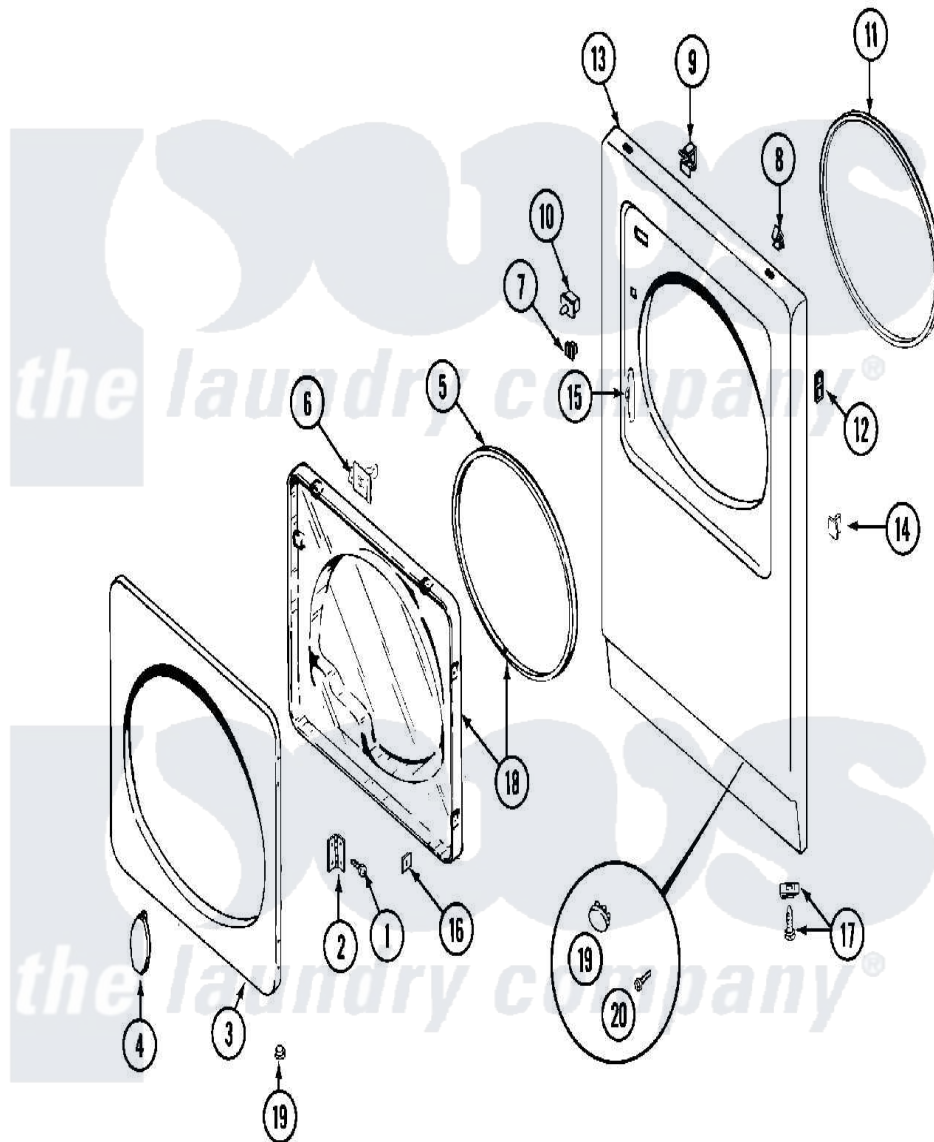

Maytag MDE13PDAGW 03 - DOOR

Maytag [Commercial Maytag MDE13PDAGW Dryer Parts](#) Parts Diagram 03 - DOOR

[Click on the part number to view part](#)

Item	Original Part Number	Replaced By	Status	Part Description
001	Y314062			Screw, Door Hinge And Panel
002	33001230			Hinge, Door
003	314967		Not Available	DOOR W/WINDOW OUTER HALF (WHT)
004	314939			Handle, Door
005	33001304		Not Available	SEAL, DOOR
006	33001305			Strike, Door
007	Y304578	LA-1003		Door Catch Kit
008	212982	22001650		Fastener, Spring
009	Y310376			Clip, Door Switch Harness
010	33001420			Switch, Door
011	314937			Seal, Front Panel
012	NLA		Not Available	CLIP, HINGE SCREW
"	NLA		Not Available	FASTENER CLIP
013	33001419		Not Available	PANEL, FRONT (UPR-WHT)
"	33001486	98008544		Screw
"	NLA		Not Available	(LWR-WHT)

014	NLA	Not Available	PLUG, DOOR CATCH
015	33001175		Cover, Hinge Hole
016	Y313910		Clip, Door Liner To Outer Panel
017	22001496		Front Panel Fastener And Screw
018	33001203	Not Available	PANEL, CLEAR INNER (W/SEAL)
019	33001614	Not Available	PLUG, FRONT PANEL (WHT)
020	315489		Screw, Extrusion And Front