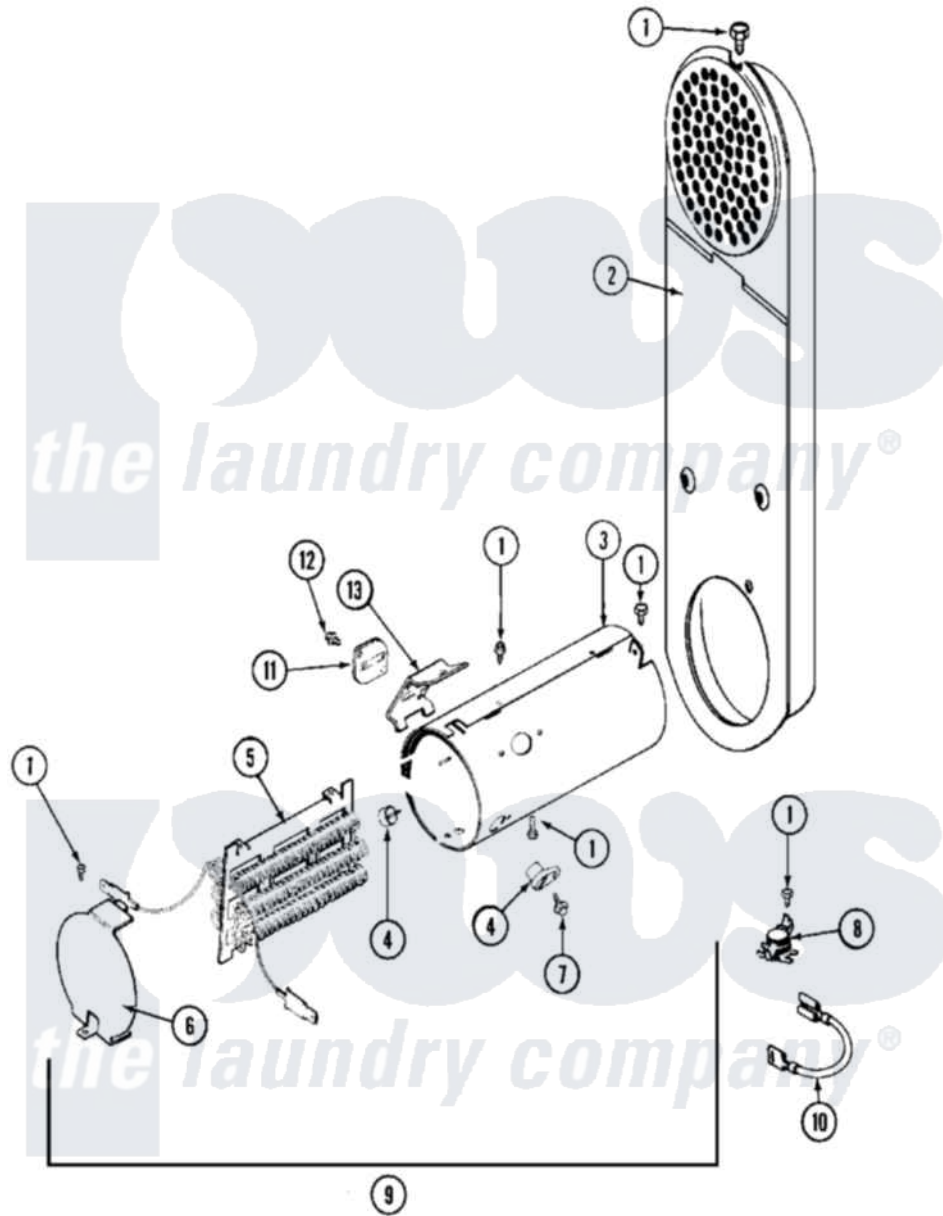

Maytag MDE13PDAGW 06 - HEATER

Maytag Commercial Maytag MDE13PDAGW Dryer Parts Parts Diagram 06 - HEATER
 Click on the part number to view part

Item	Original Part Number	Replaced By	Status	Part Description
001	211294	90767		Screw, 8A X 3/8 HeX Washer Head Tapping
002	308503		Not Available	INLET DUCT ASSEMBLY
003	314995			Enclosure, Heater
004	314998			Insulator, Terminal
005	Y308615			Heater Sub-Assembly
006	314999			Shield, Radiant
007	NLA		Not Available	SCREW, TERMINAL INSULATOR
008	303396			Thermostat, Hi-Limit
009	307180	33001400		Heater Assembly
010	Y307173			Wire, Jumper
011	307473			Fuse, Thermal
012	NLA		Not Available	SCREW, THERMAL FUSE
013	315346			Bracket, Thermal Fuse