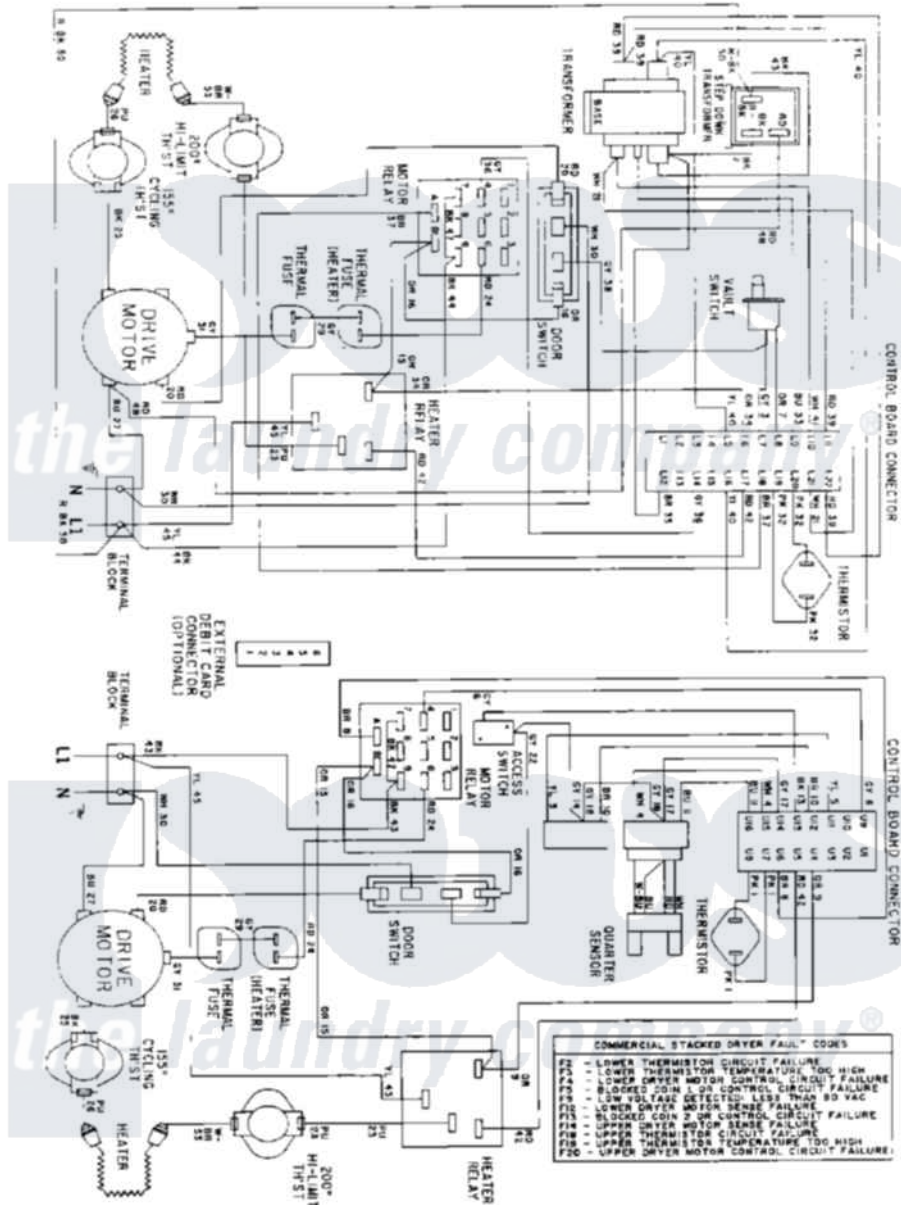

Maytag MDE13PDAGW 08 - WIRING INFORMATION

Maytag [Commercial Maytag MDE13PDAGW Dryer Parts](#) Parts Diagram 08 - WIRING INFORMATION

[Click on the part number to view part](#)

Item	Original Part Number	Replaced By	Status	Part Description
001	NLA		Not Available	WIRING INFORMATION