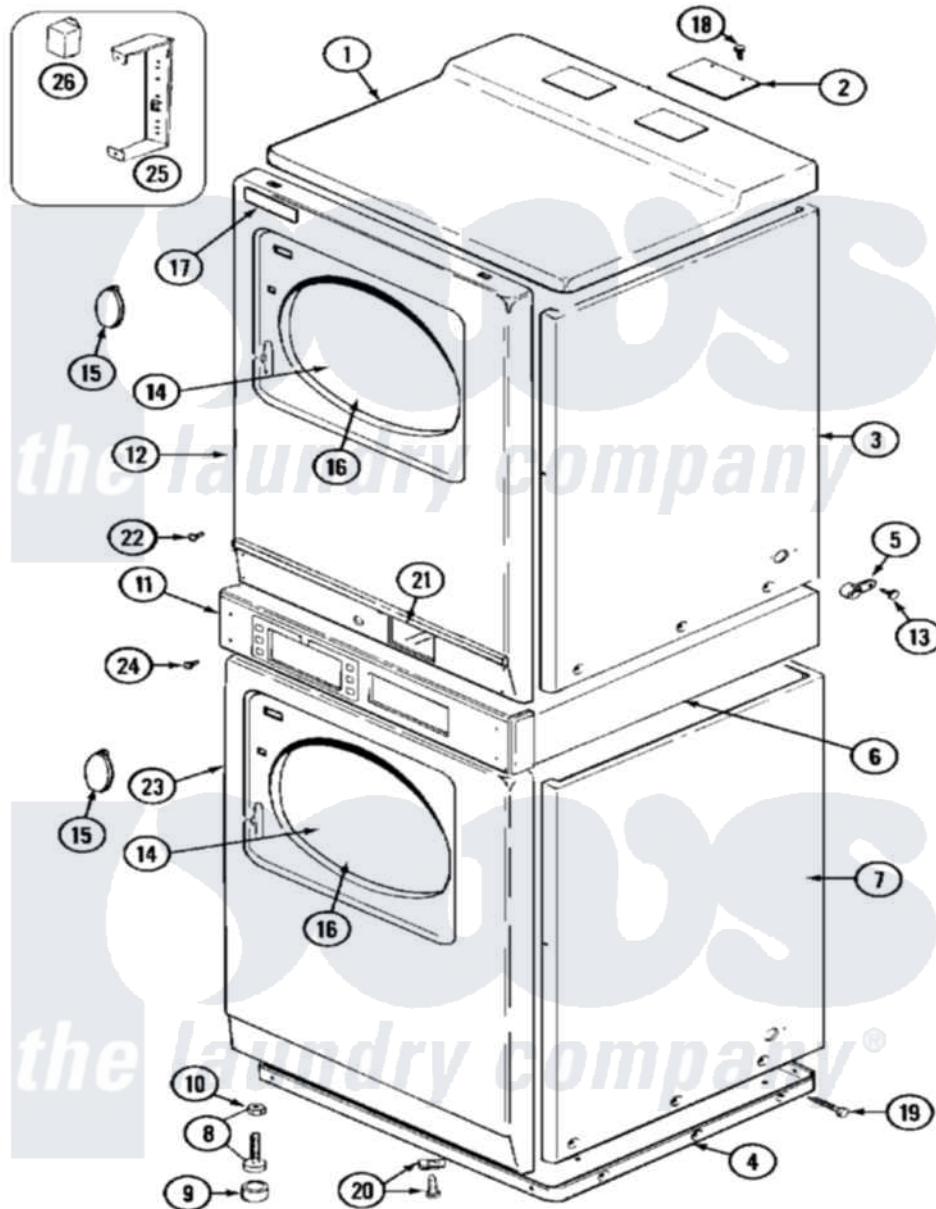

Maytag MDE13PDBCL 02 - FRONT

Maytag [Commercial Maytag MDE13PDBCL Dryer Parts](#) Parts Diagram 02 - FRONT
 Click on the part number to view part

Item	Original Part Number	Replaced By	Status	Part Description
001	NLA		Not Available	COVER, TOP (WHT)
002	NLA		Not Available	PLATE, COVER
003	NLA		Not Available	CABINET (UPR-WHT)
004	306261			Base Assembly, Upper Dryer
"	306530		Not Available	BASE ASSEMBLY (LOWER)
005	910768	M0280301		Tie Electr
006	310933	33002194		Nut, Speed
"	314663	214354		Screw, Top Cover To Cabnt.
"	911050	4312464		Screw
"	NLA		Not Available	SUPPORT ASSEMBLY (WHT)
"	Y310632	1163839		Screw
007	NLA		Not Available	CABINET (LWR-WHT)
008	Y302699	22003428		Leg, Adjustable
009	210684			Foot, Adjustable Leg
010	210385			Lock Nut For Adjustable Leg
011	NLA		Not Available	EXTRUSION, CONTROL (LWR)

012	314666		Not Available	SCREW, PANEL (UPR)
"	33001447		Not Available	PANEL, FRONT (UPR-WHT)
"	33001486	98008544		Screw
"	NLA		Not Available	PANEL, FRONT (UPR-ALM)
"	NLA		Not Available	CLIP, CABINET SCREW
013	211168	W10139210		Screw, 8-18 X 5/16
014	33001203		Not Available	PANEL, CLEAR INNER (W/SEAL)
015	314939			Handle, Door
"	314974			Handle, Door
016	314967		Not Available	DOOR W/WINDOW OUTER HALF (WHT)
"	NLA		Not Available	(ALM)
017	33001711	33002936		Medallion-
018	Y313559			Screw
019	213007			Xfor Cabinet See Cabinet, Back
020	22001496			Front Panel Fastener And Screw
021	NLA		Not Available	EXTRUSION, CONTROL (UPR)
022	215506			Screw, Control Panel Overlay
"	315489			Screw, Extrusion And Front
023	33001486	98008544		Screw
"	33001614		Not Available	PLUG, FRONT PANEL (WHT)
"	33001615		Not Available	PLUG, FRONT PANEL (ALM)
"	NLA		Not Available	PANEL, FRONT (LWR-WHT)
024	215506			Screw, Control Panel Overlay
025	314627			Bracket, Relays
"	Y310632	1163839		Screw
026	206824	W10133335		Relay, Motor
"	306199			Relay, Heater
"	306398			Relay, Heater
"	Y251119	3177991		Screw