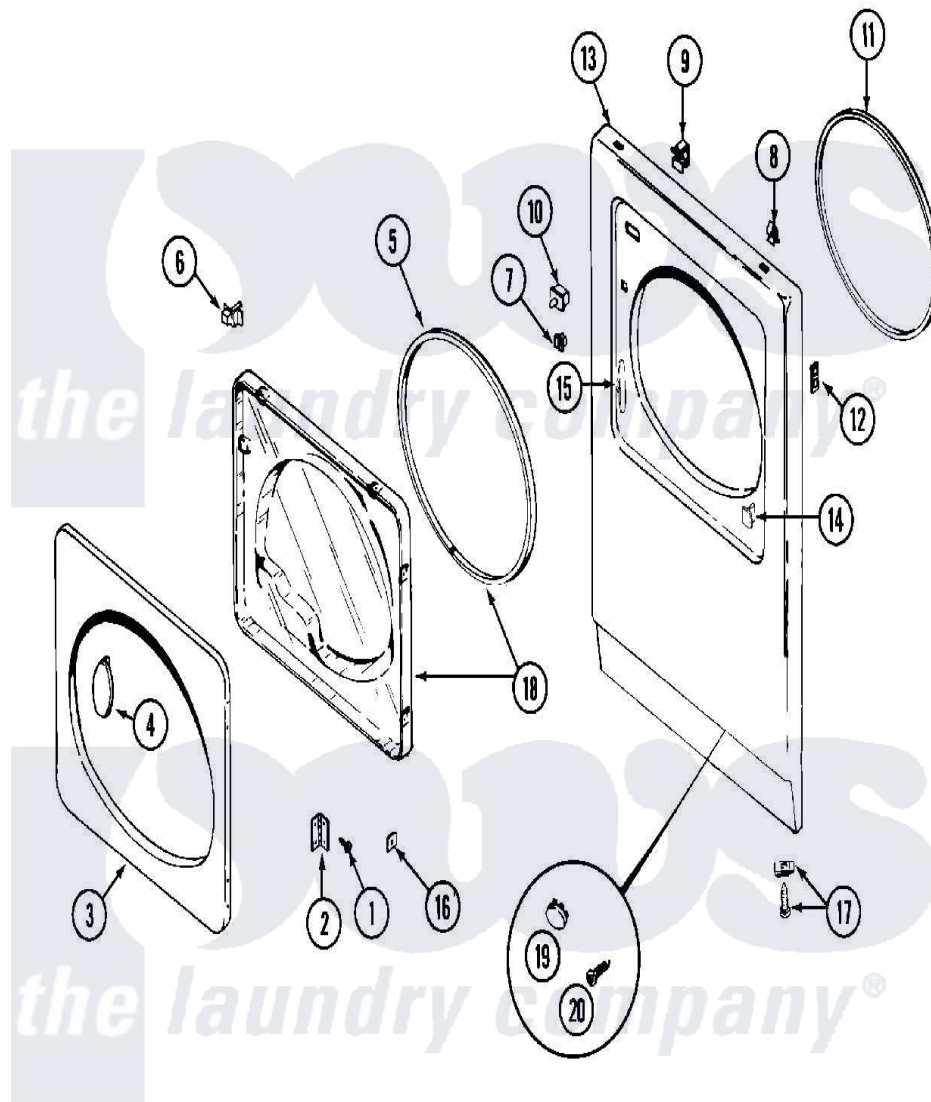

Maytag MDE13PDBCL 03 - DOOR

Maytag [Commercial Maytag MDE13PDBCL Dryer Parts](#) Parts Diagram 03 - DOOR
 Click on the part number to view part

Item	Original Part Number	Replaced By	Status	Part Description
001	Y314062			Screw, Door Hinge And Panel
002	33001230			Hinge, Door
003	314967		Not Available	DOOR W/WINDOW OUTER HALF (WHT)
"	NLA		Not Available	(ALM)
004	314939			Handle, Door
"	314974			Handle, Door
005	33001192			Seal, Door
006	33001305			Strike, Door
007	Y304578	LA-1003		Door Catch Kit
008	212982	22001650		Fastener, Spring
009	Y310376			Clip, Door Switch Harness
010	33001420			Switch, Door
011	314937			Seal, Front Panel
012	NLA		Not Available	CLIP, HINGE SCREW
"	NLA		Not Available	FASTENER, FRONT PANEL
013	33001447		Not Available	PANEL, FRONT (UPR-WHT)

"	33001486	98008544	Screw
"	NLA	Not Available	PANEL, FRONT (UPR-ALM)
014	NLA	Not Available	PLUG, DOOR CATCH
015	33001175		Cover, Hinge Hole
"	33001176		Cover, Hinge Hole
016	Y313910		Clip, Door Liner To Outer Panel
017	22001496		Front Panel Fastener And Screw
018	33001203	Not Available	PANEL, CLEAR INNER (W/SEAL)
019	33001614	Not Available	PLUG, FRONT PANEL (WHT)
"	33001615	Not Available	PLUG, FRONT PANEL (ALM)
020	315489		Screw, Extrusion And Front