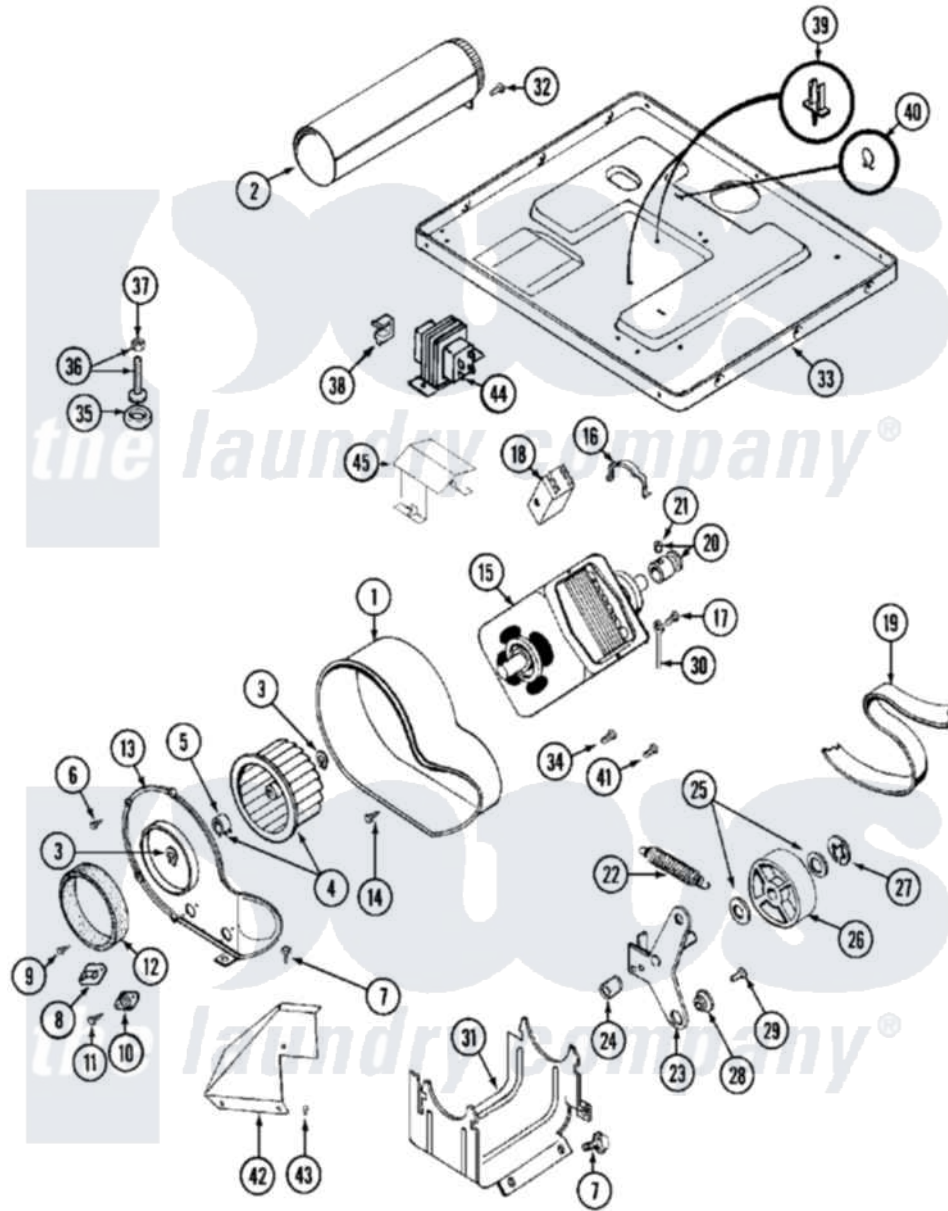

# Maytag MDE13PDBCL 07 - MOTOR DRIVE

Maytag [Commercial Maytag MDE13PDBCL Dryer Parts](#) Parts Diagram 07 - MOTOR DRIVE  
 Click on the part number to view part

Item	Original Part Number	Replaced By	Status	Part Description
001	<a href="#">Y312893</a>			Housing, Blower
002	<a href="#">Y303442</a>			EXHAUST DUCT ASSEMBLY
003	410233	<a href="#">9703438</a>		Ring-Retrn
004	<a href="#">Y303836</a>			Blower Wheel Assembly And Clamp
005	<a href="#">312967</a>			Clamp, Blower Housing
006	Y312961	<a href="#">W10116751</a>		Screw
007	<a href="#">Y313561</a>			Screw---NA
008	<a href="#">307208</a>			Thermistor, Temp. Control
"	Y303391	<a href="#">33303391</a>		Thermostat, Cycling
009	<a href="#">211294</a>	<a href="#">90767</a>		Screw, 8A X 3/8 HeX Washer Head Tapping
010	<a href="#">306604</a>			Cut-Off, Thermal Part Not Used
011	NLA		Not Available	SCREW, THERMAL CUT-OFF
012	<a href="#">Y312901</a>			Seal, Housing Cover
013	314778		Not Available	COVER, BLOWER HOUSING