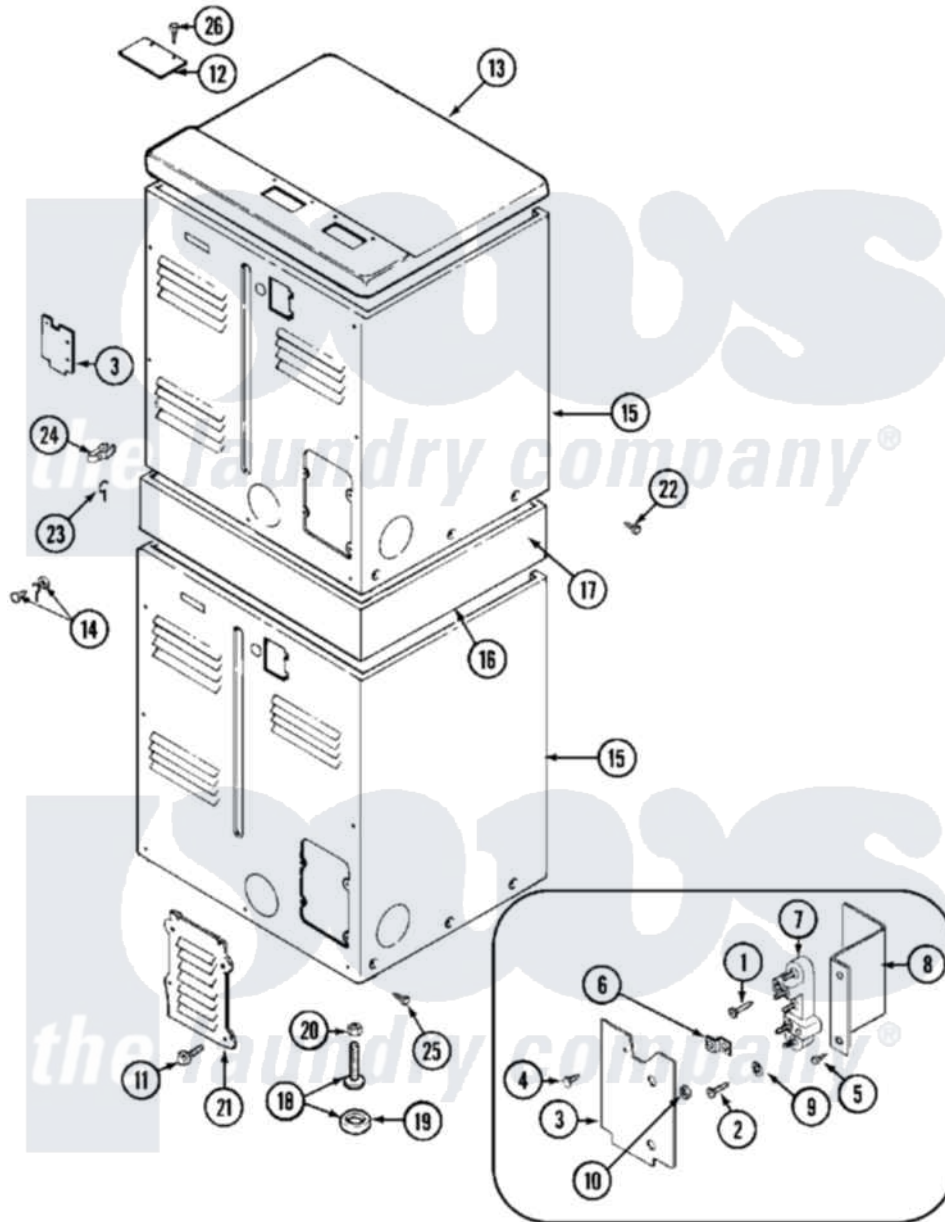

# Maytag MDE13PDBCW 04 - REAR

Maytag [Commercial Maytag MDE13PDBCW Dryer Parts](#) Parts Diagram 04 - REAR  
 Click on the part number to view part

Item	Original Part Number	Replaced By	Status	Part Description
001	NLA		Not Available	SCREW, GROUND STRAP
002	Y310632	<a href="#">1163839</a>		Screw
003	Y312905		Not Available	COVER, TERMINAL
004	<a href="#">Y313561</a>			Screw----NA
005	<a href="#">Y312209</a>	<a href="#">W10001200</a>		Screw
006	<a href="#">Y312184</a>			Strap, Grounding
007	<a href="#">33001244</a>			Block, Terminal
008	<a href="#">Y312904</a>			Bracket, Terminal Block
009	<a href="#">311093</a>			Washer, Terminal Connection
"	<a href="#">Y311270</a>			Washer, Terminal Block
010	<a href="#">311484</a>	<a href="#">112432</a>		Nut
011	216423	<a href="#">3370225</a>		Screw
012	NLA		Not Available	PLATE, TOP COVER
013	NLA		Not Available	COVER, TOP (WHT)
014	NLA		Not Available	SCREW & WASHER ASSEMBLY
015	NLA		Not Available	CABINET (LWR-WHT)

"	Y310632	<a href="#">1163839</a>	Screw
016	NLA	Not Available	SUPPORT ASSEMBLY (WHT)
017	310933	<a href="#">33002194</a>	Nut, Speed
018	Y302699	<a href="#">22003428</a>	Leg, Adjustable
019	<a href="#">210684</a>		Foot, Adjustable Leg
020	<a href="#">210385</a>		Lock Nut For Adjustable Leg
021	Y312951	Not Available	ACCESS COVER, BACK
022	NLA	Not Available	SCREW, SUPPORT
"	Y310632	<a href="#">1163839</a>	Screw
023	<a href="#">311155</a>		Ground Wire And Clamp
024	<a href="#">301548</a>		Clamp, Ground Wire
"	<a href="#">313122</a>		Screw - Baffle To Tumbler
025	<a href="#">213007</a>		Xfor Cabinet See Cabinet, Back
026	<a href="#">Y313559</a>		Screw