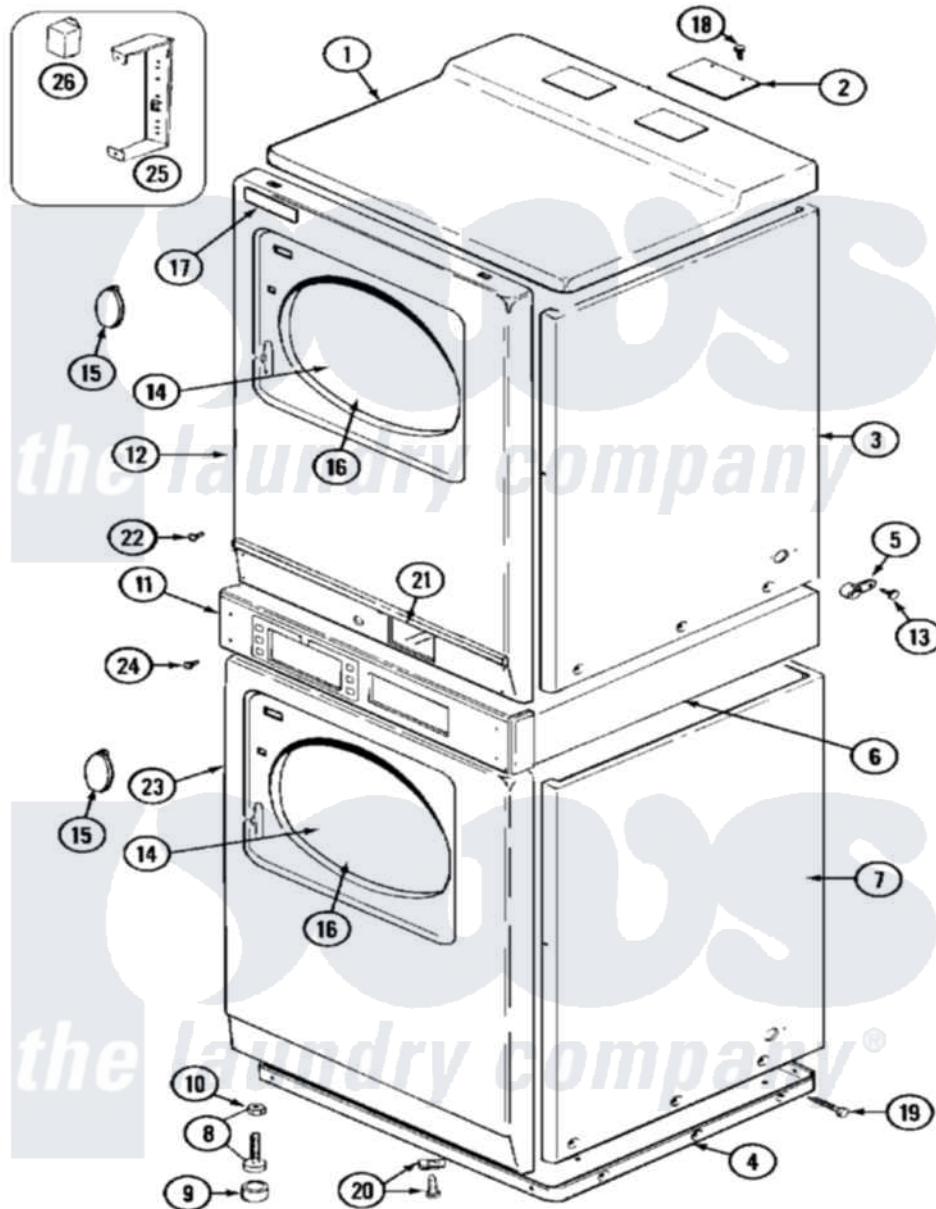

Maytag MDE13PDBDW 02 - FRONT

Maytag Commercial Maytag MDE13PDBDW Dryer Parts Parts Diagram 02 - FRONT
 Click on the part number to view part

Item	Original Part Number	Replaced By	Status	Part Description
001	NLA		Not Available	COVER, TOP (WHT)
002	NLA		Not Available	PLATE, COVER
003	NLA		Not Available	CABINET (UPR-WHT)
004	306261			Base Assembly, Upper Dryer
"	306530		Not Available	BASE ASSEMBLY (LOWER)
005	910768	M0280301		Tie Electr
006	310933	33002194		Nut, Speed
"	314663	214354		Screw, Top Cover To Cabnt.
"	911050	4312464		Screw
"	NLA		Not Available	SUPPORT ASSEMBLY (WHT)
"	Y310632	1163839		Screw
007	NLA		Not Available	CABINET (LWR-WHT)
008	Y302699	22003428		Leg, Adjustable
009	210684			Foot, Adjustable Leg
010	210385			Lock Nut For Adjustable Leg
011	NLA		Not Available	EXTRUSION, CONTROL (LWR)

012	314666		Not Available	SCREW, PANEL (UPR)
"	33001447		Not Available	PANEL, FRONT (UPR-WHT)
"	33001486	98008544		Screw
"	NLA		Not Available	PANEL, FRONT (UPR-ALM)
"	NLA		Not Available	CLIP, CABINET SCREW
013	211168	W10139210		Screw, 8-18 X 5/16
014	33001203		Not Available	PANEL, CLEAR INNER (W/SEAL)
015	314939			Handle, Door
"	314974			Handle, Door
016	314967		Not Available	DOOR W/WINDOW OUTER HALF (WHT)
"	NLA		Not Available	(ALM)
017	33001711	33002936		Medallion-
018	Y313559			Screw
019	213007			Xfor Cabinet See Cabinet, Back
020	22001496			Front Panel Fastener And Screw
021	NLA		Not Available	EXTRUSION, CONTROL (UPR)
022	215506			Screw, Control Panel Overlay
"	315489			Screw, Extrusion And Front
023	33001486	98008544		Screw
"	33001614		Not Available	PLUG, FRONT PANEL (WHT)
"	33001615		Not Available	PLUG, FRONT PANEL (ALM)
"	NLA		Not Available	PANEL, FRONT (LWR-WHT)
024	215506			Screw, Control Panel Overlay
025	314627			Bracket, Relays
"	Y310632	1163839		Screw
026	206824	W10133335		Relay, Motor
"	306199			Relay, Heater
"	306398			Relay, Heater
"	Y251119	3177991		Screw