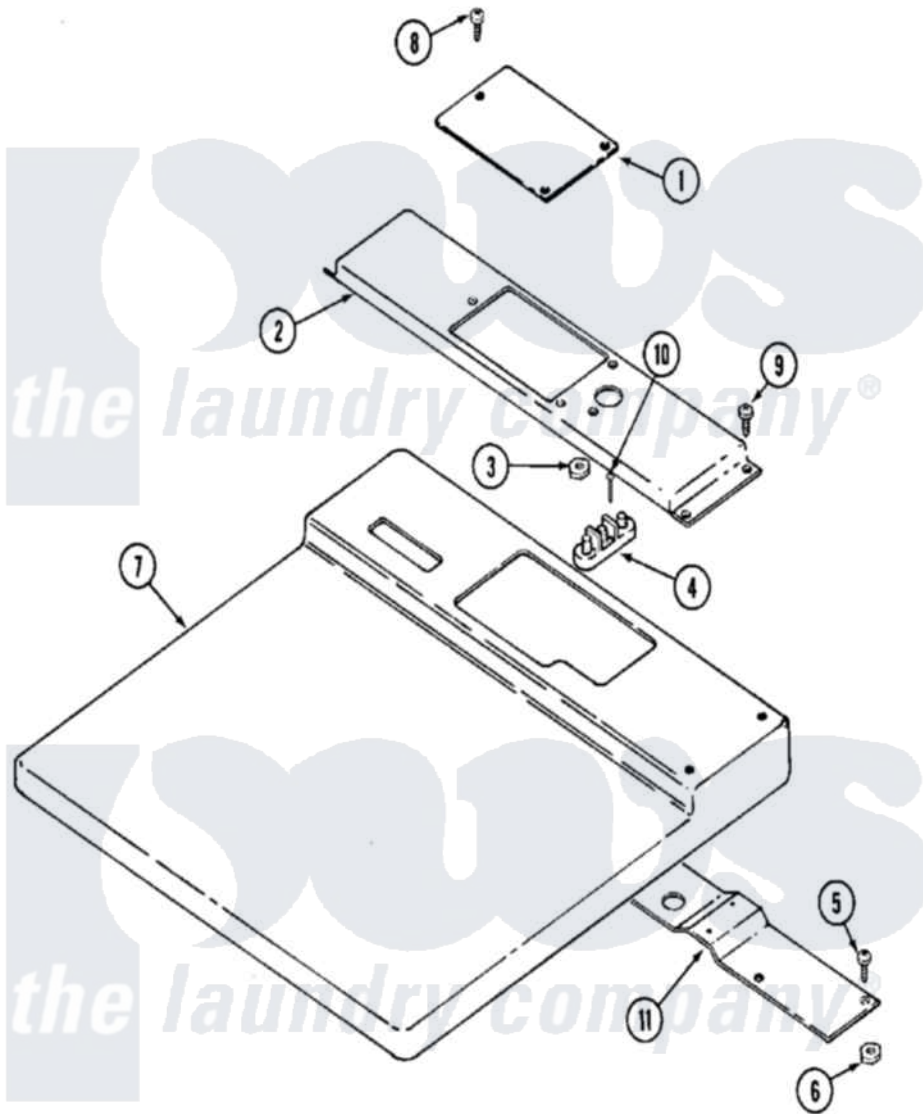

Maytag MDE13PDBDW 03 - TOP COVER-CANADA

Maytag Commercial Maytag MDE13PDBDW Dryer Parts Parts Diagram 03 - TOP COVER-CANADA
 Click on the part number to view part

Item	Original Part Number	Replaced By	Status	Part Description
001	Y314174			Terminal Cover - Canada
002	NLA		Not Available	ENTRANCE, CONDUIT
003	311484	112432		Nut
"	Y311270			Washer, Terminal Block
004	33001244			Block, Terminal
005	22001354	W10177242		Hex-Nut 9/32 - 28
"	NLA		Not Available	SCREW, BLOCK PLATE
006	Y052721			Nut, Terminal Block Plate
007	NLA		Not Available	COVER, TOP (WHT)
008	211294	90767		Screw, 8A X 3/8 HeX Washer Head Tapping
"	Y313559			Screw
009	211294	90767		Screw, 8A X 3/8 HeX Washer Head Tapping
"	Y313559			Screw
010	Y312209	W10001200		Screw
011	33001303			Grommet, Plate Hole