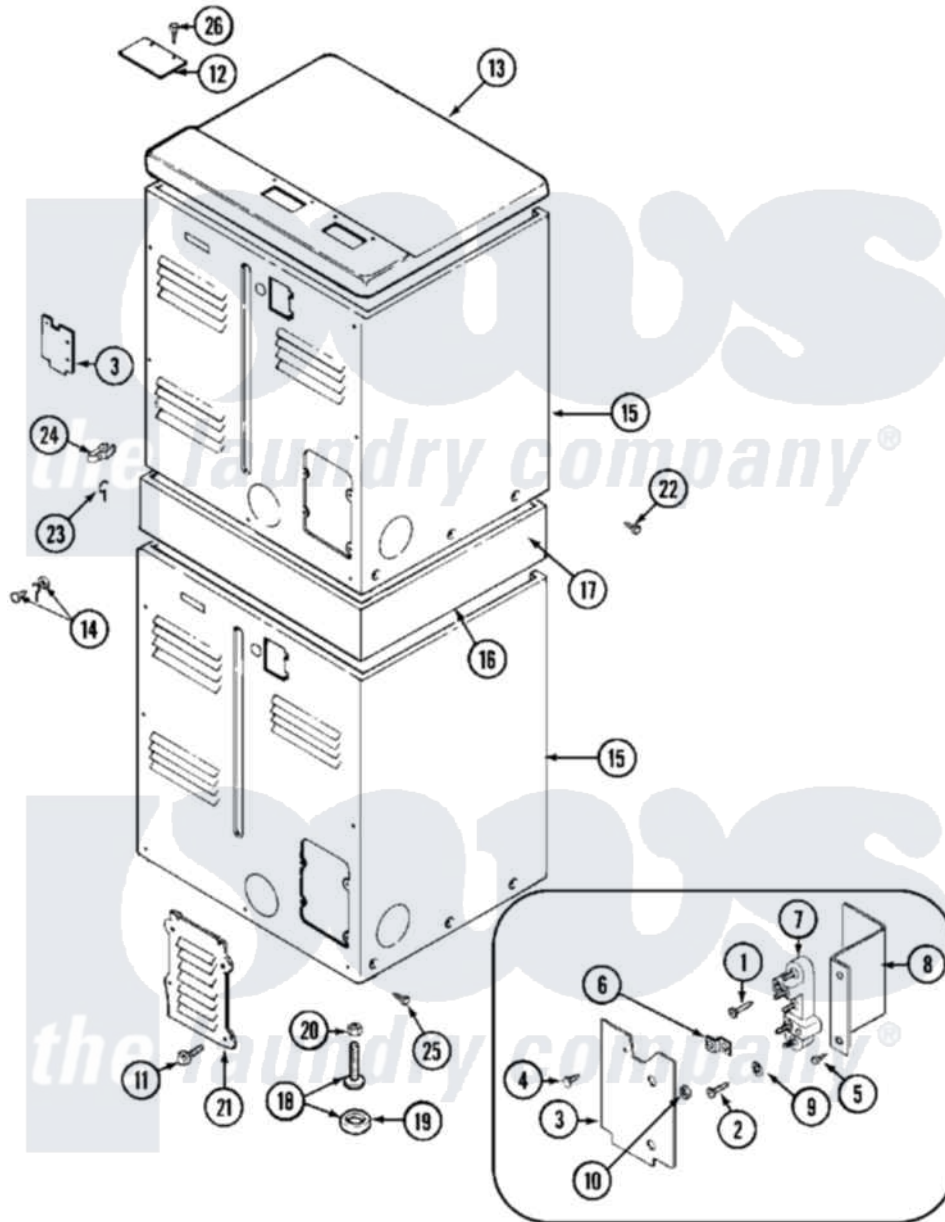

Maytag MDE13PDBDW 05 - REAR

Maytag [Commercial Maytag MDE13PDBDW Dryer Parts](#) Parts Diagram 05 - REAR
 Click on the part number to view part

Item	Original Part Number	Replaced By	Status	Part Description
001	NLA		Not Available	SCREW, GROUND STRAP
002	Y310632	1163839		Screw
003	Y312905		Not Available	COVER, TERMINAL
004	Y313561			Screw----NA
005	Y312209	W10001200		Screw
006	Y312184			Strap, Grounding
007	33001244			Block, Terminal
008	Y312904			Bracket, Terminal Block
009	311093			Washer, Terminal Connection
"	Y311270			Washer, Terminal Block
010	311484	112432		Nut
011	216423	3370225		Screw
012	NLA		Not Available	PLATE, TOP COVER
013	NLA		Not Available	COVER, TOP (WHT)
014	NLA		Not Available	SCREW & WASHER ASSEMBLY
015	NLA		Not Available	CABINET (LWR-WHT)

"	Y310632	1163839	Screw
016	NLA	Not Available	SUPPORT ASSEMBLY (WHT)
017	310933	33002194	Nut, Speed
018	Y302699	22003428	Leg, Adjustable
019	210684		Foot, Adjustable Leg
020	210385		Lock Nut For Adjustable Leg
021	Y312951	Not Available	ACCESS COVER, BACK
022	NLA	Not Available	SCREW, SUPPORT
"	Y310632	1163839	Screw
023	311155		Ground Wire And Clamp
024	301548		Clamp, Ground Wire
"	313122		Screw - Baffle To Tumbler
025	213007		Xfor Cabinet See Cabinet, Back
026	Y313559		Screw