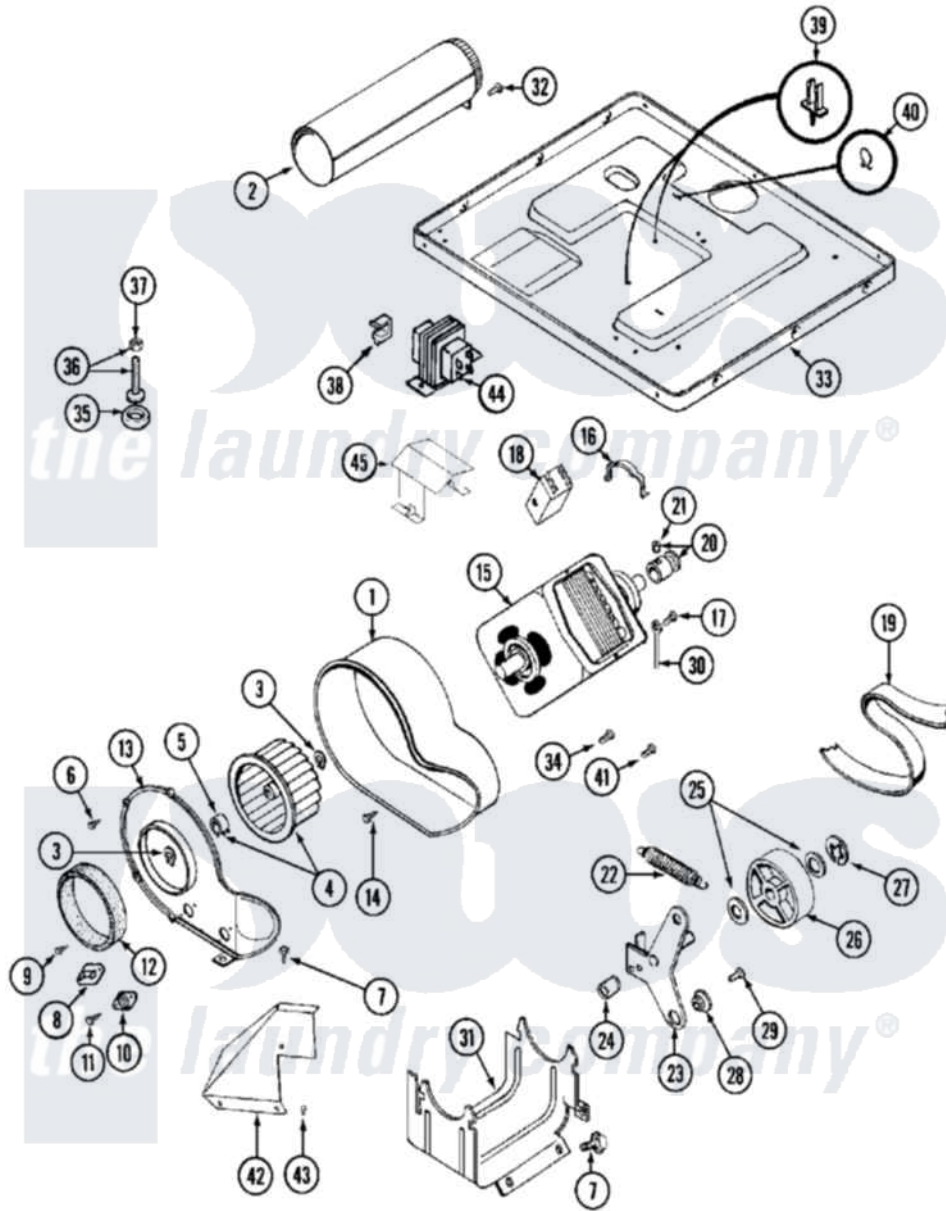

Maytag MDE13PDBDW 08 - MOTOR DRIVE

Maytag [Commercial Maytag MDE13PDBDW Dryer Parts](#) Parts Diagram 08 - MOTOR DRIVE
 Click on the part number to view part

Item	Original Part Number	Replaced By	Status	Part Description
001	Y312893			Housing, Blower
002	Y303442			EXHAUST DUCT ASSEMBLY
003	410233	9703438		Ring-Retrn
004	Y303836			Blower Wheel Assembly And Clamp
005	312967			Clamp, Blower Housing
006	Y312961	W10116751		Screw
007	Y313561			Screw----NA
008	307208			Thermistor, Temp. Control
"	Y303391	33303391		Thermostat, Cycling
009	211294	90767		Screw, 8A X 3/8 HeX Washer Head Tapping
010	306604			Cut-Off, Thermal Part Not Used
011	NLA		Not Available	SCREW, THERMAL CUT-OFF
012	Y312901			Seal, Housing Cover
013	314778		Not Available	COVER, BLOWER HOUSING