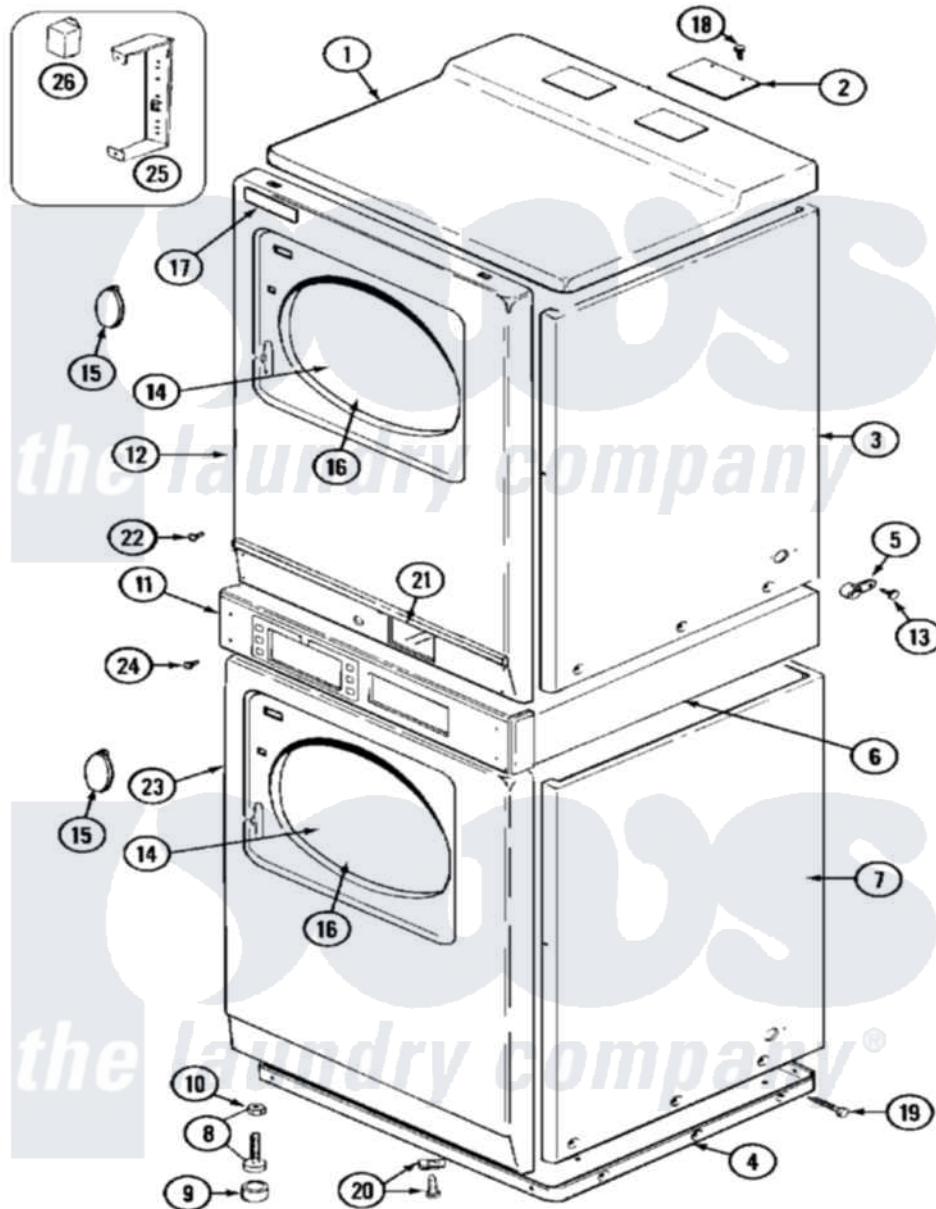

# Maytag MDE13PDBEW 02 - FRONT

Maytag Commercial Maytag MDE13PDBEW Dryer Parts Parts Diagram 02 - FRONT  
 Click on the part number to view part

Item	Original Part Number	Replaced By	Status	Part Description
001	NLA		Not Available	COVER, TOP (WHT)
002	NLA		Not Available	PLATE, COVER
003	NLA		Not Available	CABINET (UPR-WHT)
004	<a href="#">306261</a>			Base Assembly, Upper Dryer
"	306530		Not Available	BASE ASSEMBLY (LOWER)
005	910768	<a href="#">M0280301</a>		Tie Electr
006	310933	<a href="#">33002194</a>		Nut, Speed
"	314663	<a href="#">214354</a>		Screw, Top Cover To Cabnt.
"	911050	<a href="#">4312464</a>		Screw
"	NLA		Not Available	SUPPORT ASSEMBLY (WHT)
"	Y310632	<a href="#">1163839</a>		Screw
007	NLA		Not Available	CABINET (LWR-WHT)
008	Y302699	<a href="#">22003428</a>		Leg, Adjustable
009	<a href="#">210684</a>			Foot, Adjustable Leg
010	<a href="#">210385</a>			Lock Nut For Adjustable Leg
011	NLA		Not Available	EXTRUSION, CONTROL (LWR)