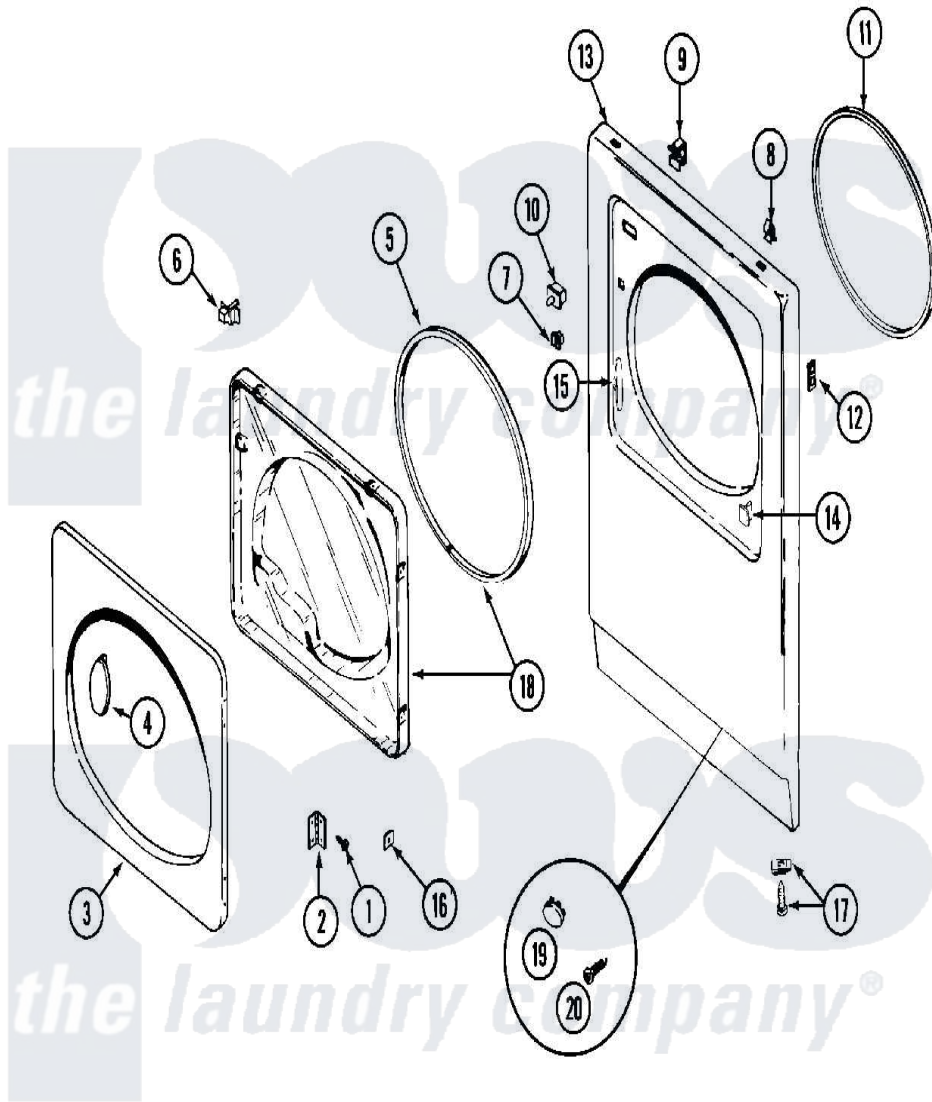

Maytag MDE13PDBEW 03 - DOOR

Maytag [Commercial Maytag MDE13PDBEW Dryer Parts](#) Parts Diagram 03 - DOOR
 Click on the part number to view part

Item	Original Part Number	Replaced By	Status	Part Description
001	Y314062			Screw, Door Hinge And Panel
002	33001230			Hinge, Door
003	314967		Not Available	DOOR W/WINDOW OUTER HALF (WHT)
"	NLA		Not Available	(ALM)
004	314939			Handle, Door
"	314974			Handle, Door
005	33001192			Seal, Door
006	33001305			Strike, Door
007	Y304578	LA-1003		Door Catch Kit
008	212982	22001650		Fastener, Spring
009	Y310376			Clip, Door Switch Harness
010	33001420			Switch, Door
011	314937			Seal, Front Panel
012	NLA		Not Available	CLIP, HINGE SCREW
"	NLA		Not Available	FASTENER, FRONT PANEL
013	33001447		Not Available	PANEL, FRONT (UPR-WHT)

"	33001486	98008544	Screw
"	NLA	Not Available	PANEL, FRONT (UPR-ALM)
014	NLA	Not Available	PLUG, DOOR CATCH
015	33001175		Cover, Hinge Hole
"	33001176		Cover, Hinge Hole
016	Y313910		Clip, Door Liner To Outer Panel
017	22001496		Front Panel Fastener And Screw
018	33001203	Not Available	PANEL, CLEAR INNER (W/SEAL)
019	33001614	Not Available	PLUG, FRONT PANEL (WHT)
"	33001615	Not Available	PLUG, FRONT PANEL (ALM)
020	315489		Screw, Extrusion And Front